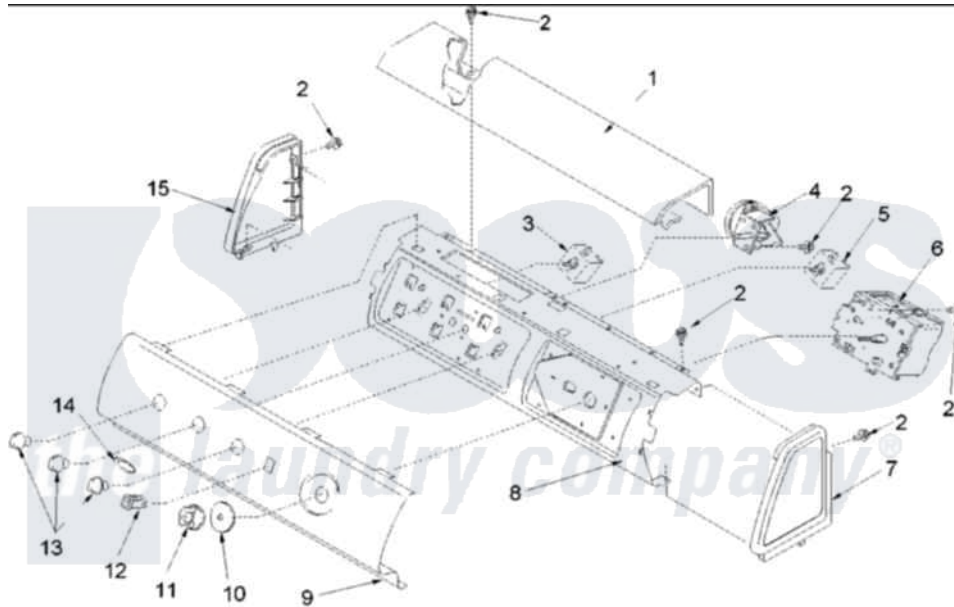

Amana ALW210RMW (BOM: PALW210RMW1) 05 - Control Panels

Amana Residential Amana ALW210RMW (BOM: PALW210RMW1) Washer Parts Parts Diagram 05 - Control Panels
 Click on the part number to view part

Item	Original Part Number	Replaced By	Status	Part Description
1	503674W			Cover, Top
2	501086	90767		Screw, 8A X 3/8 HeX Washer Head Tapping
3	40077101			Switch, Temperature Select
4	40077201			Switch, Pressure
6	40058701			Timer, 6 Cycle
7	40012701W		Not Available	ENDCAP (RT-WHT)
8	40039601			Support, Control Panel
9	40072304W			Panel, Graphic
10	40013701W	27001134		Dial- Time
11	40014001W	27001133		Knob- Time
13	40013401W	27001137		Knob Sele
14	40083301			Medallion
15	40012702W			Endcap
NI	40100302	2200043		Harness- W