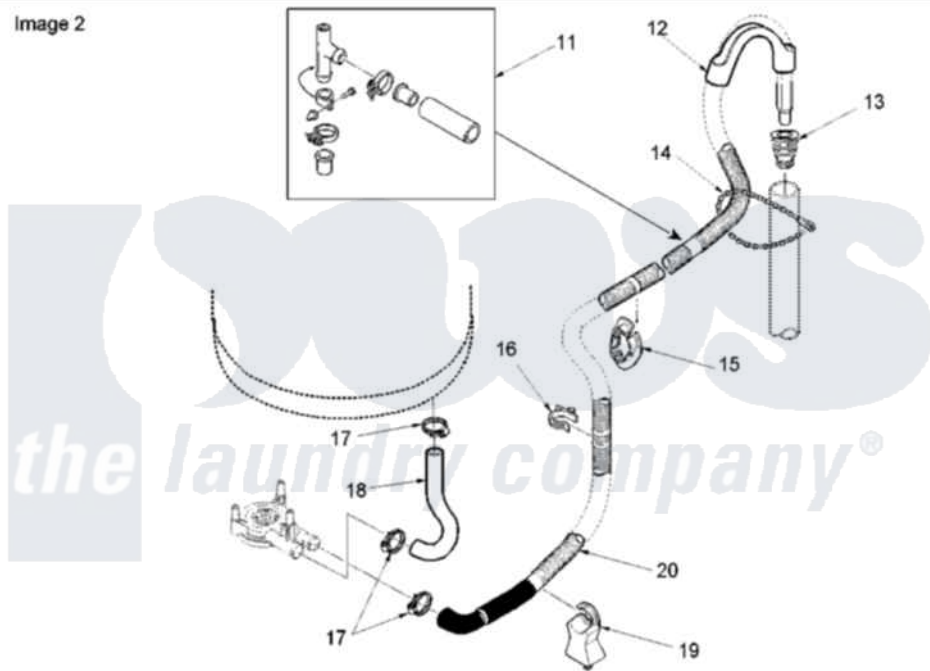

Amana ALW210RMW (BOM: PALW210RMW1) 06 - Mixing Valve and Hoses

Image 1

Image 2

Amana [Residential Amana ALW210RMW \(BOM: PALW210RMW1\) Washer Parts](#) Parts Diagram 06 - Mixing Valve and Hoses

[Click on the part number to view part](#)

Item	Original Part Number	Replaced By	Status	Part Description
1	40098901	27001184		Hose, Mixing Valve To Tub
2	503661	27001200		Screw
3	36801	596669		Clamp, Manifold
4	34500	22001900		Preventer, Back Flow
5	501086	90767		Screw, 8A X 3/8 HeX Washer Head Tapping
6	40097701	R0131578		Valve-Inlet
7	40098801			Plate, Mixing Valve
8	20290	Y013783		Washer, Inlet Hose
9	40058001	76313		Hosefill
"	40058002	76313		Hosefill
10	28605	22002960		Strainer, Washer Inlet
11	562P3	76660		Break-Sphn
12	33615	22003814		Retainer, Drain Hose
13	40008101			Adapter, Standpipe

14	33489	8539404	Tie-Wire
15	40058501		Relief, Strain Drain
16	36014		Clip, Retainer-Hose
17	36802	285655	Clamp, Hose
18	40094201		Hose, Tub To Pump
19	40044901		Stand, Hose
20	40053901		Hose, Drain