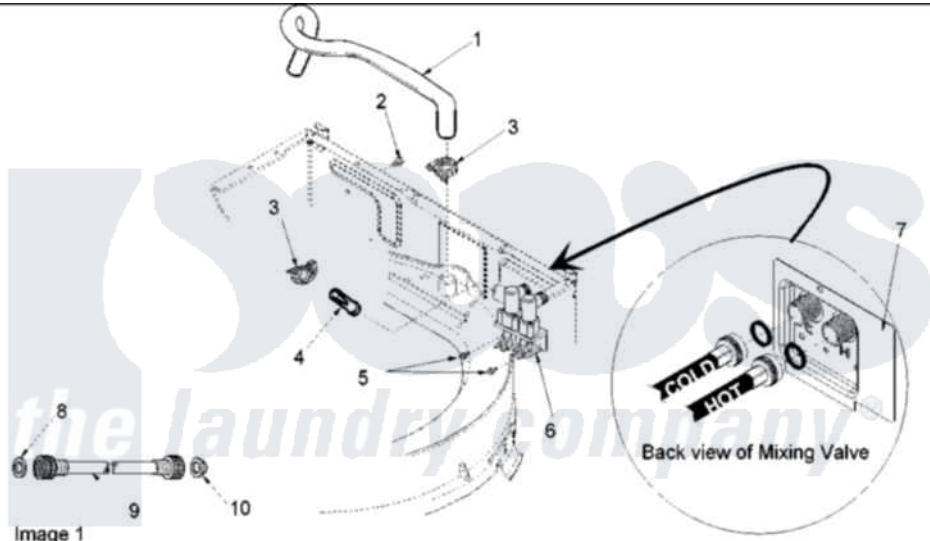

Amana ALW210RMW (BOM: PALW210RMW1) 06 - Mixing Valve and Hoses

Image 1

Image 2

Amana [Residential Amana ALW210RMW \(BOM: PALW210RMW1\) Washer Parts](#) Parts Diagram 06 - Mixing Valve and Hoses

[Click on the part number to view part](#)

Item	Original Part Number	Replaced By	Status	Part Description
1	40098901	27001184		Hose, Mixing Valve To Tub
2	503661	27001200		Screw
3	36801	596669		Clamp, Manifold
4	34500	22001900		Preventer, Back Flow
5	501086	90767		Screw, 8A X 3/8 HeX Washer Head Tapping
6	40097701	R0131578		Valve-Inlet
7	40098801			Plate, Mixing Valve
8	20290	Y013783		Washer, Inlet Hose
9	40058001	76313		Hosefill
"	40058002	76313		Hosefill
10	28605	22002960		Strainer, Washer Inlet
11	562P3	76660		Break-Sphn
12	33615	22003814		Retainer, Drain Hose
13	40008101			Adapter, Standpipe

14	33489	8539404	Tie-Wire
15	40058501		Relief, Strain Drain
16	36014		Clip, Retainer-Hose
17	36802	285655	Clamp, Hose
18	40094201		Hose, Tub To Pump
19	40044901		Stand, Hose
20	40053901		Hose, Drain