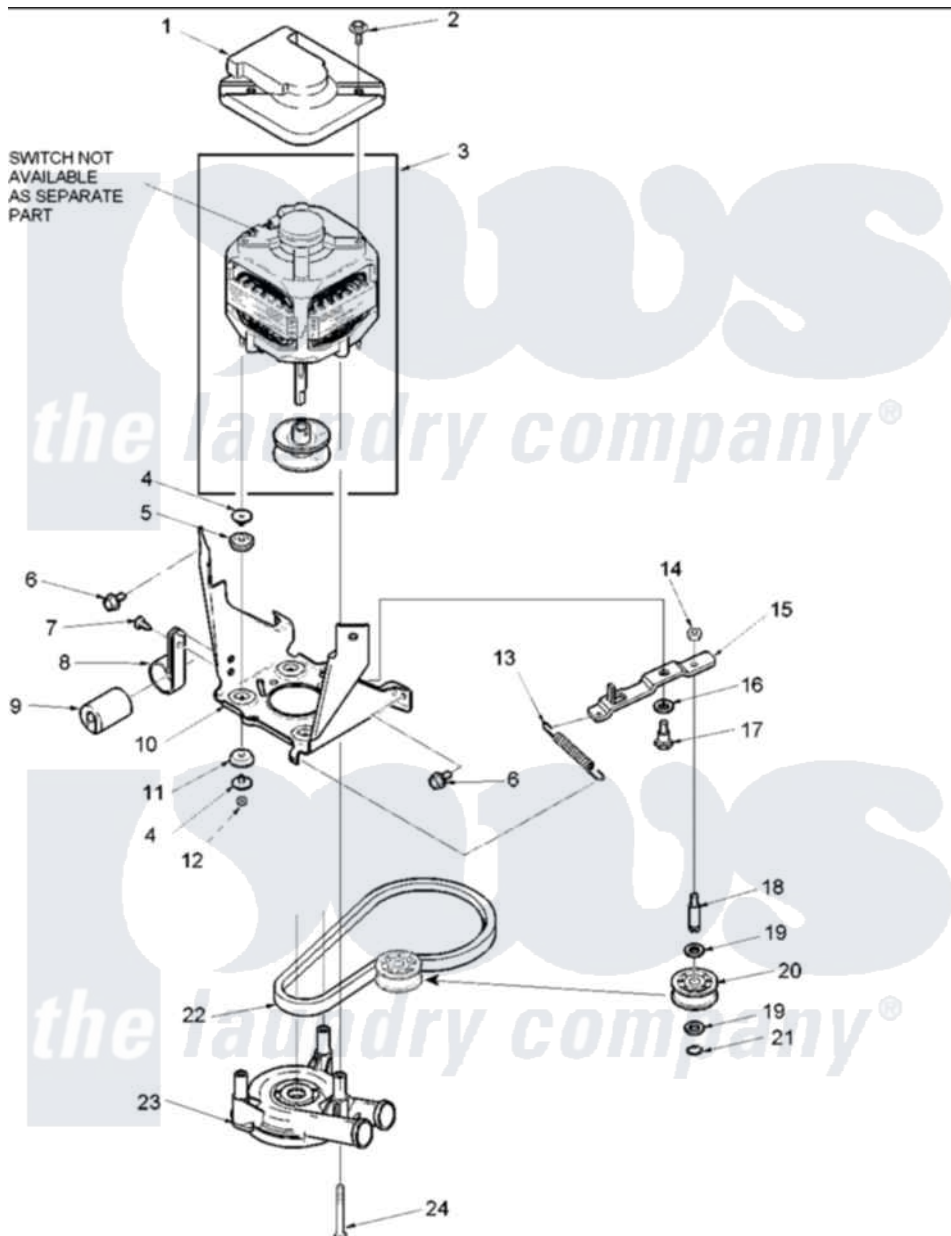

Amana ALW210RMW (BOM: PALW210RMW1) 07 - Motor, Belt, Pump, and Idler Assy

Amana Residential Amana ALW210RMW (BOM: PALW210RMW1) Washer Parts Diagram 07 - Motor, Belt, Pump, and Idler Assy

[Click on the part number to view part](#)

Item	Original Part Number	Replaced By	Status	Part Description
1	40112301			Shield, Motor
2	40046701	4312464		Screw
3	40116402	27001069		Motor Mex
4	40053701			Post, Isolator
5	40053801			Mount, Motor Upper
6	40105601	40128701		Screw, 5/16-18 X .50
7	503688			Screw, 10B-16 X .34 I
8	40047001	27001107		Clamp, Capacitor
9	40084501			Capacitor
10	40015502R		Not Available	BRACKET,MOTOR MOUNT
11	40054301			Mount, Motor Lower
12	40095101	Y707702		Locknut
13	40061401			Spring, Idler Lever
14	40038801			Jamnut, 3/8-16
15	40041002R		Not Available	LEVER,IDLER

16	40054701		Washer
17	40038901		Screw, 1/4-20
18	56461		Shaft
19	52549		Washer, 501 ID X3/4 Odx
20	40045001		Idler Pulley Assembly
21	23748		Ring, Retaining
22	40053601	27001006	Belt, Spin And Agitator
23	40040301	27001233	Pump
24	40063701		Screw, 10-16 x 1.75
NI	40069501	Not Available	MOTOR MOUNT LOWER ASSEMBLY
"	40069401	Not Available	MOTOR MOUNT UPPER ASSEMBLY