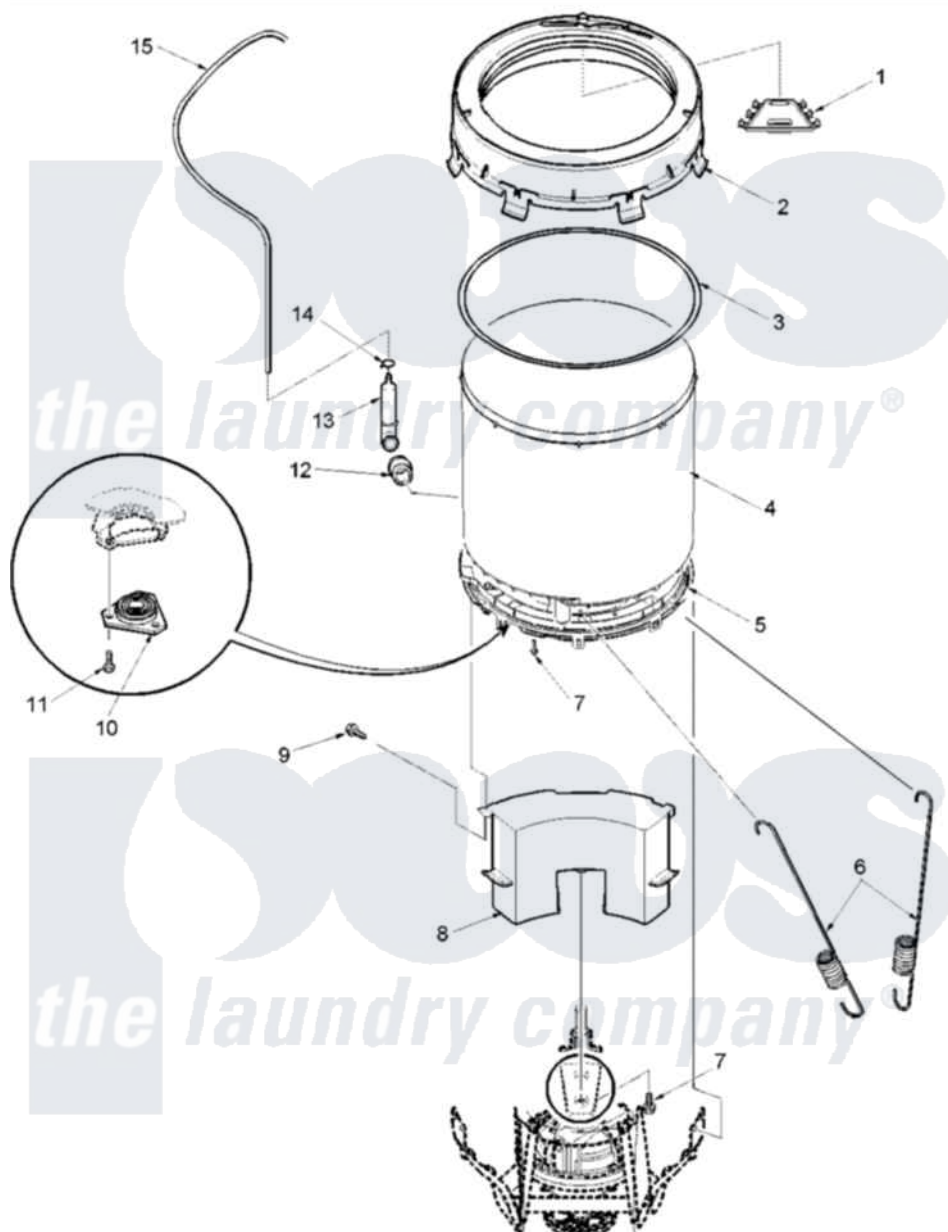

Amana ALW210RMW (BOM: PALW210RMW1) 08 - Outer Tub and Pressure Tube

Amana Residential Amana ALW210RMW (BOM: PALW210RMW1) Washer Parts Parts Diagram 08 - Outer Tub and Pressure Tube

Click on the part number to view part

Item	Original Part Number	Replaced By	Status	Part Description
1	40001901		Not Available	CHANNEL, WATER INLET
2	40111101		Not Available	COVER, OUTER TUB
3	40076601			Gasket, Tub Cover
4	40111001	40111001P		Tub, Plastic Outer
5	40001102	40001102P		Bottom, Outer Tub
6	40045202			Spring, Tall Tub
7	40064301			Screw, 1/4-15 x 3/4 Hex
8	40015901			Assembly Counter Weight
9	40070401			Screw, 1/4-20 x 7/8 Hex
10	40004201	40004201P		Main Bearing Assembly
11	40105601	40128701		Screw, 5/16-18 X .50
12	40037801			Grommet
13	40008501			Assembly, Pressure Bulb
14	40054901	596669		Clamp, Manifold
15	40065001	21001748		Hose, Pressure Switch