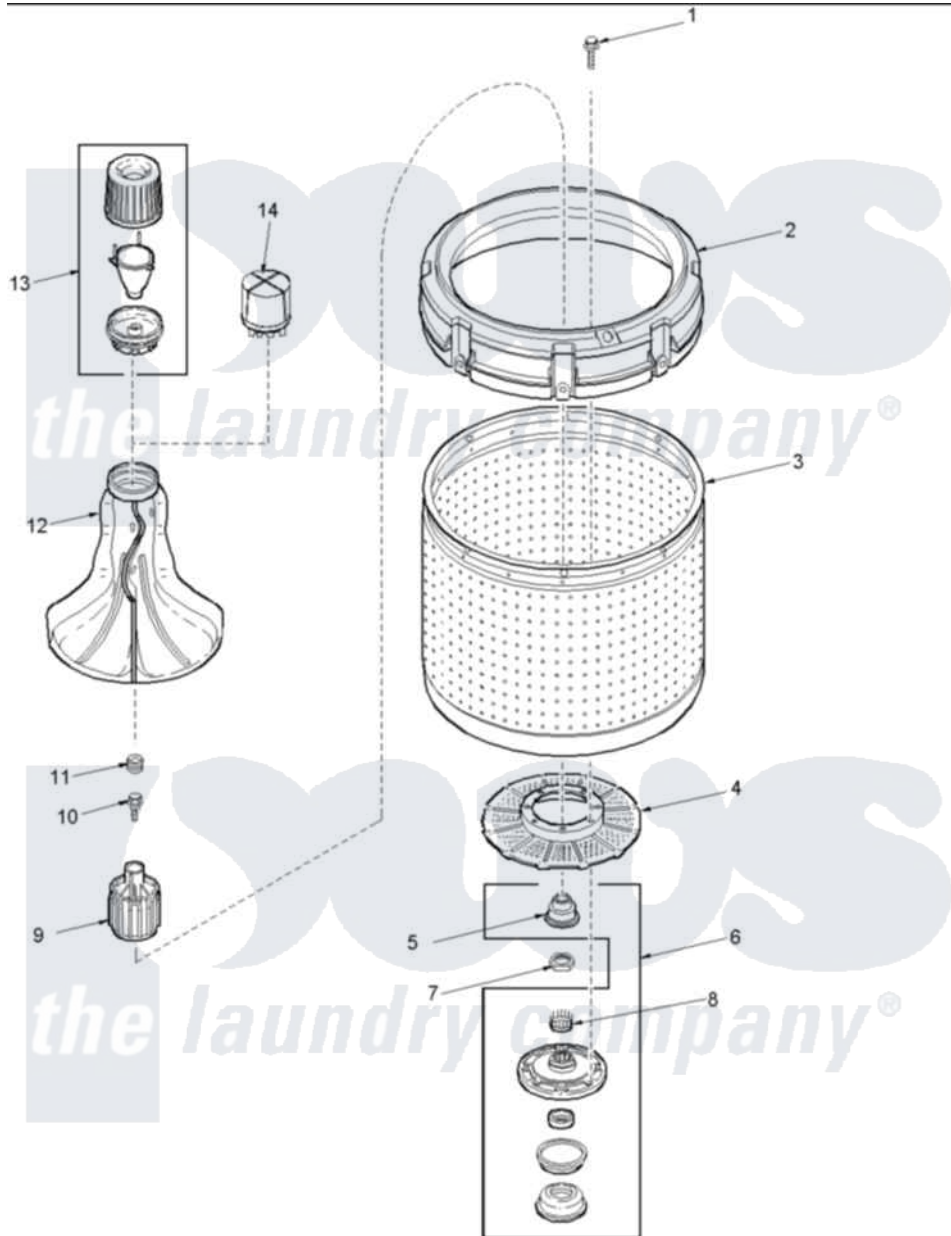

Amana ALW430RAC (BOM: PALW430RAC) 01 - Agitator, Drive Bell, Washtub and Hub

Amana Residential Amana ALW430RAC (BOM: PALW430RAC) Washer Parts Parts Diagram 01 - Agitator, Drive Bell, Washtub and Hub

[Click on the part number to view part](#)

Item	Original Part Number	Replaced By	Status	Part Description
1	40063301	3400527		Screw
2	40002901	27001052		Balance Ring
3	40000802P	719P3		Assembly- Wash
4	40008001			Filter, Lint
5	40016101			Seal, Bell Drive
6	R9900457			Kit, Hub And Seal
7	40016301			Nut, Lock
8	40008301			Insert, Spline
9	R9900189			Kit, Drive Bell And Seal
10	40065102			Screw, Shoulder 1/4
11	40008401			Plug, Bell
12	40000501W			Agitator, Flex Vane
13	40002101W			Assembly, Fabric Softner