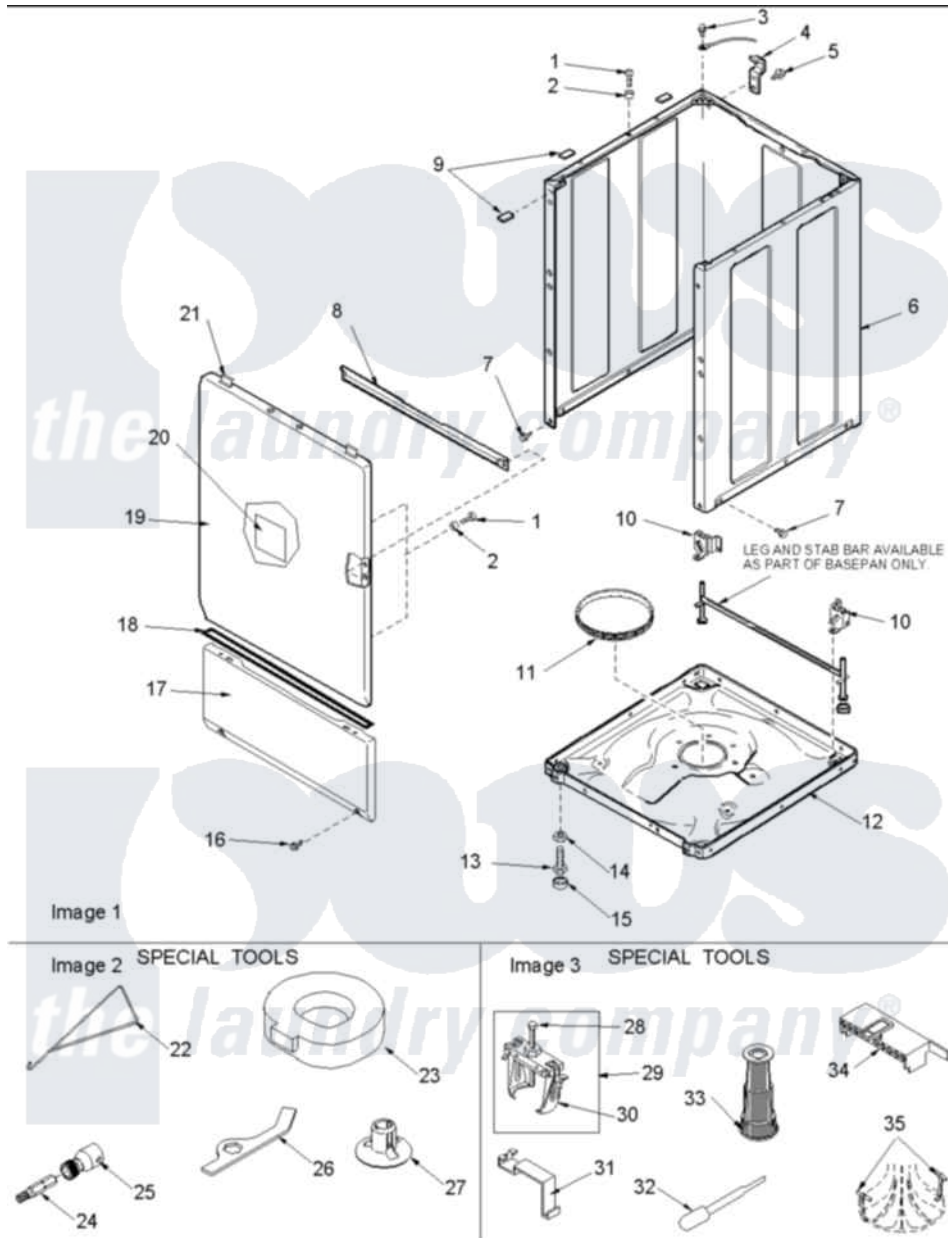

Amana ALW430RAC (BOM: PALW430RAC) 02 - Base, Cabinet, Front and Special Tools

Amana Residential Amana ALW430RAC (BOM: PALW430RAC) Washer Parts Parts Diagram 02 - Base, Cabinet, Front and Special Tools
 Click on the part number to view part

Item	Original Part Number	Replaced By	Status	Part Description
1	32671	Y014874		Screw, Idler Arm And Sleeve
2	505187			Locator, Panel
3	20530			Screw, 10-24 x 3/8 Hex
4	500003			Hinge, Top
5	40064801	3390631		Screw, 10-16 X 3/8
6	40076401CP	40076402CP		Cabinet, Dryer And Washer
7	40038201	27001200		Screw
8	56486		Not Available	BRACE, TOP
9	Y56128			Pad, Bumper
10	40031501			Bracket, Self Leveling
11	40037401			Ring, Friction
12	40031201P	27001226		Base Lev
13	40039001	22003428		Leg, Adjustable
14	40038101			Nut, Leg
15	40016001			Foot, Rubber

16	40034101		Screw, No.12bx1/2
17	40045301CP		Panel, Access
18	40083101		Tape, Foam
19	40035401CP		Panel, Front
20	40068901	22001817	Sheet, Sound Damper
21	56080	22001650	Fastener, Spring
22	289P4	321P4	Hook, Spring
23	40068201	27001185	Brace- Shp
24	282P4		T25 Tamper Resistant Bit
25	24161		Torx Bit Holder
26	306P4		Hex Wrench
27	40047301	27001185	Brace- Shp
28	294P4B		Drive Bell Bolt
29	294P4		Bell Tool
30	294P5A	Not Available	DRIVE BELL ARMS
31	273P4		Tub Cover Gasket Tool
32	283P4		Terminal Extractor Tool
33	293P4		Seal Tool
34	34677		10 Circuit Plug
35	254P4P		Agitator Hooks