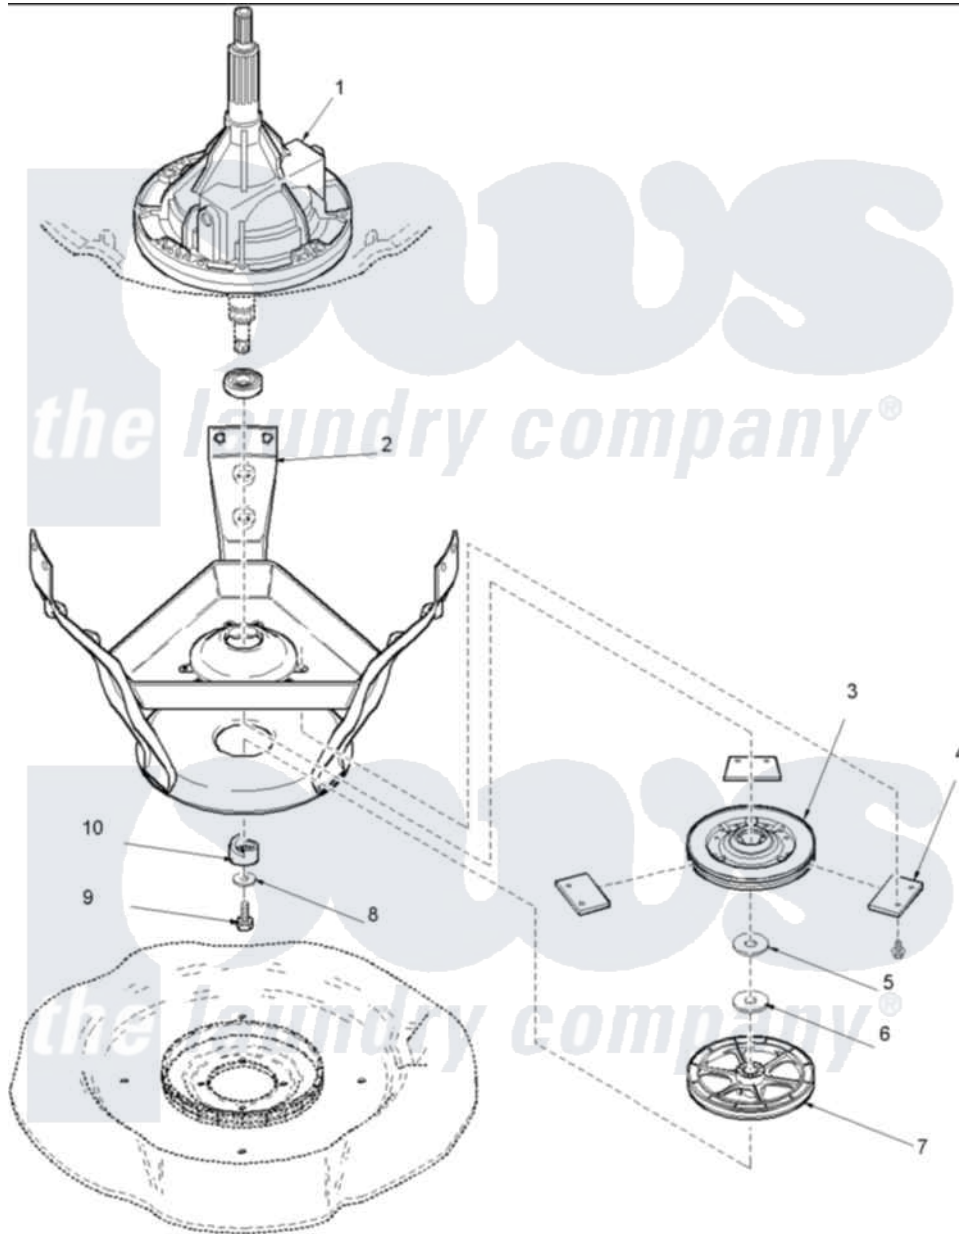

# Amana ALW430RAC (BOM: PALW430RAC) 03 - Bearings, Brake, and Transmission

Amana Residential Amana ALW430RAC (BOM: PALW430RAC) Washer Parts Diagram 03 - Bearings, Brake, and Transmission

[Click on the part number to view part](#)

Item	Original Part Number	Replaced By	Status	Part Description
1	40065301	<a href="#">12002178</a>		Transmison
2	40070002	<a href="#">12002013</a>		Base
3	40003103	<a href="#">R9900474</a>		Brake Assembly
4	<a href="#">R0000014</a>			Kit, Brake Pad
5	<a href="#">40065701</a>			Washer, 2 Odx.63 ID
6	<a href="#">40063201</a>			Washer, Flat
7	40047201	<a href="#">40047202</a>		Pulley, Spin
8	<a href="#">40041501</a>			Washer
9	<a href="#">40063401</a>			Screw, 1/4-20 x 5/8 Hex
10	40047401	<a href="#">40047402</a>		Helix, Plastic
NI	<a href="#">26594P</a>			Grease, Silicone - 2 Oz Tube