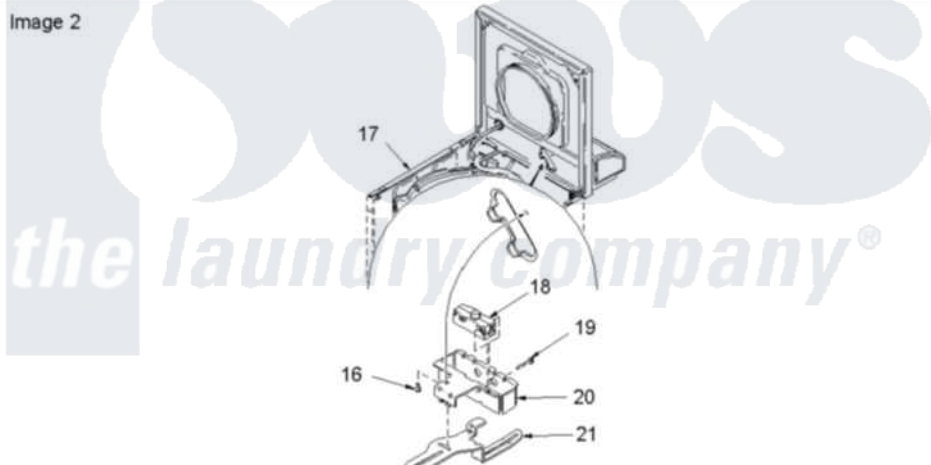

Amana ALW430RAC (BOM: PALW430RAC) 04 - Cabinet Top, Door, and Door Switch

Image 1

Image 2

Amana Residential Amana ALW430RAC (BOM: PALW430RAC) Washer Parts Parts Diagram 04 - Cabinet Top, Door, and Door Switch

[Click on the part number to view part](#)

Item	Original Part Number	Replaced By	Status	Part Description
1	40111301C		Not Available	LID,W/INSTRUCTIONS
2	40051401		Not Available	PANEL,HOME HOOD BACK
3	501086	90767		Screw, 8A X 3/8 HeX Washer Head Tapping
4	40038001			Bumper
5	40039201	W10119828		Screw, Lid Hinge Mounting
6	40008201			Bushing, Hinge
7	40094002			Hinge, Lid Left Stop
8	40094101			Hinge, Lid Right Pass
9	20530			Screw, 10-24 x 3/8 Hex
10	40093901			Dispenser, Bleach
11	40063901			Clip, Hold Down
12	40000202C	27001183		Top
13	40102101			Cap, Hinge
14	503661	27001200		Screw

15	56080	22001650	Fastener, Spring
16	501086	90767	Screw, 8A X 3/8 HeX Washer Head Tapping
17	40076401CP	40076402CP	Cabinet, Dryer And Washer
18	40035001	27001095	Switch, Lid
19	40040701		Screw, Tapping No.6b-20
20	40009801		Holder, Lid Switch
21	40009701		Arm, Lid Switch