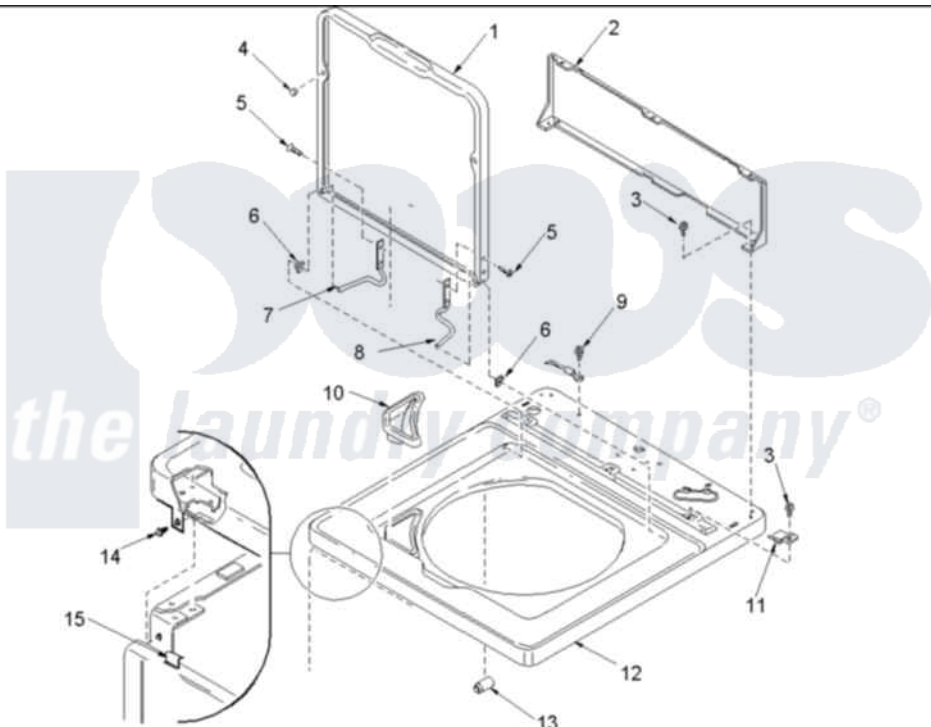

Amana ALW430RAC (BOM: PALW430RAC) 04 - Cabinet Top, Door, and Door Switch

Image 1

Image 2

Amana Residential Amana ALW430RAC (BOM: PALW430RAC) Washer Parts Parts Diagram 04 - Cabinet Top, Door, and Door Switch

[Click on the part number to view part](#)

Item	Original Part Number	Replaced By	Status	Part Description
1	40111301C		Not Available	LID,W/INSTRUCTIONS
2	40051401		Not Available	PANEL,HOME HOOD BACK
3	501086	90767		Screw, 8A X 3/8 HeX Washer Head Tapping
4	40038001			Bumper
5	40039201	W10119828		Screw, Lid Hinge Mounting
6	40008201			Bushing, Hinge
7	40094002			Hinge, Lid Left Stop
8	40094101			Hinge, Lid Right Pass
9	20530			Screw, 10-24 x 3/8 Hex
10	40093901			Dispenser, Bleach
11	40063901			Clip, Hold Down
12	40000202C	27001183		Top
13	40102101			Cap, Hinge
14	503661	27001200		Screw

15	56080	22001650	Fastener, Spring
16	501086	90767	Screw, 8A X 3/8 HeX Washer Head Tapping
17	40076401CP	40076402CP	Cabinet, Dryer And Washer
18	40035001	27001095	Switch, Lid
19	40040701		Screw, Tapping No.6b-20
20	40009801		Holder, Lid Switch
21	40009701		Arm, Lid Switch