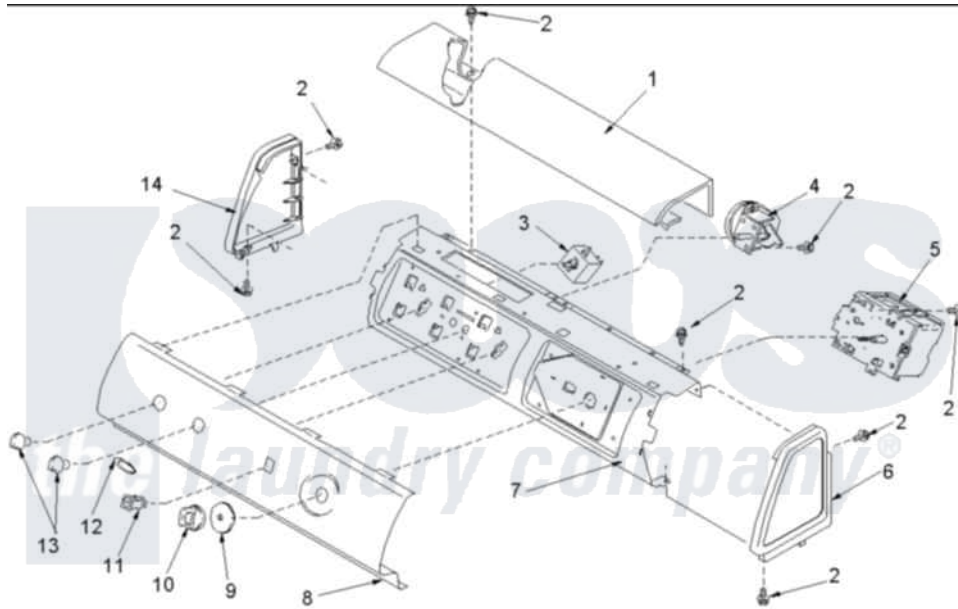

Amana ALW430RAC (BOM: PALW430RAC) 05 - Control Panels

Amana Residential Amana ALW430RAC (BOM: PALW430RAC) Washer Parts Diagram 05 - Control Panels
 Click on the part number to view part

Item	Original Part Number	Replaced By	Status	Part Description
1	503674C			Cover, Top
2	501086	90767		Screw, 8A X 3/8 HeX Washer Head Tapping
3	40077101			Switch, Temperature Select
4	40055101			Switch, Pressure
5	40058801			Timer, 7 Cycle
6	40012701C		Not Available	ENDCAP (RT-BSQ)
7	40039601			Support, Control Panel
8	40090202C		Not Available	PANEL,GRAPHIC(BISQUE)
9	40013701C	27001134		Dial- Time
10	40014001C			Assembly, Timer Knob
12	40083301			Medallion
13	40013401C			Assembly, Selector Knob
14	40012702C		Not Available	ENDCAP (LT-BSQ)
NI	40100302	2200043		Harness- W
"	40100001	27001041		Harness, Base Wire