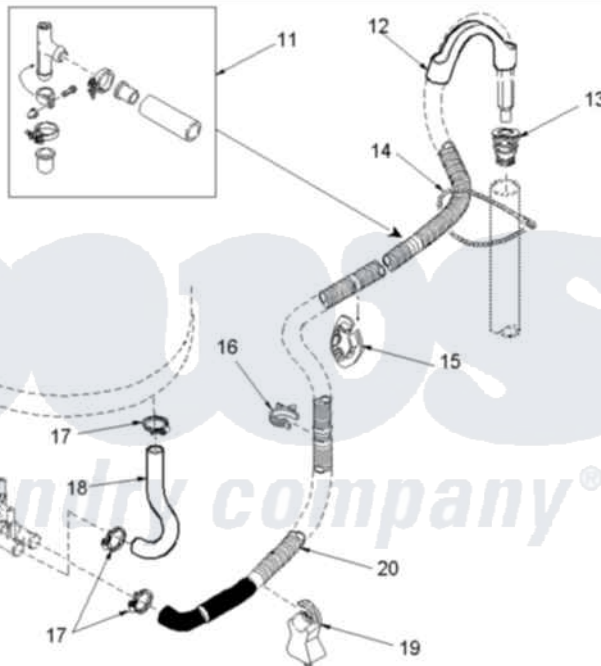

# Amana ALW430RAC (BOM: PALW430RAC) 06 - Mixing Valve and Hoses

Image 1

Image 2

## Amana Residential Amana ALW430RAC (BOM: PALW430RAC) Washer Parts Parts Diagram 06 - Mixing Valve and Hoses

Click on the part number to view part

Item	Original Part Number	Replaced By	Status	Part Description
1	40098901	<a href="#">27001184</a>		Hose, Mixing Valve To Tub
2	503661	<a href="#">27001200</a>		Screw
3	36801	<a href="#">596669</a>		Clamp, Manifold
4	34500	<a href="#">22001900</a>		Preventer, Back Flow
5	501086	<a href="#">90767</a>		Screw, 8A X 3/8 HeX Washer Head Tapping
6	40097701	<a href="#">R0131578</a>		Valve-Inlet
7	<a href="#">40098801</a>			Plate, Mixing Value
8	20290	<a href="#">Y013783</a>		Washer, Inlet Hose
9	40058001	<a href="#">76313</a>		Hosefill
"	40058002	<a href="#">76313</a>		Hosefill
10	28605	<a href="#">22002960</a>		Strainer, Washer Inlet
11	562P3	<a href="#">76660</a>		Break-Sphn
12	33615	<a href="#">22003814</a>		Retainer, Drain Hose
13	<a href="#">40008101</a>			Adapter, Standpipe
14	33489	<a href="#">8539404</a>		Tie-Wire

15	<a href="#">40058501</a>	Relief, Strain Drain
16	<a href="#">36014</a>	Clip, Retainer-Hose
17	36802	<a href="#">285655</a> Clamp, Hose
18	<a href="#">40094201</a>	Hose, Tub To Pump
19	<a href="#">40044901</a>	Stand, Hose
20	<a href="#">40053901</a>	Hose, Drain