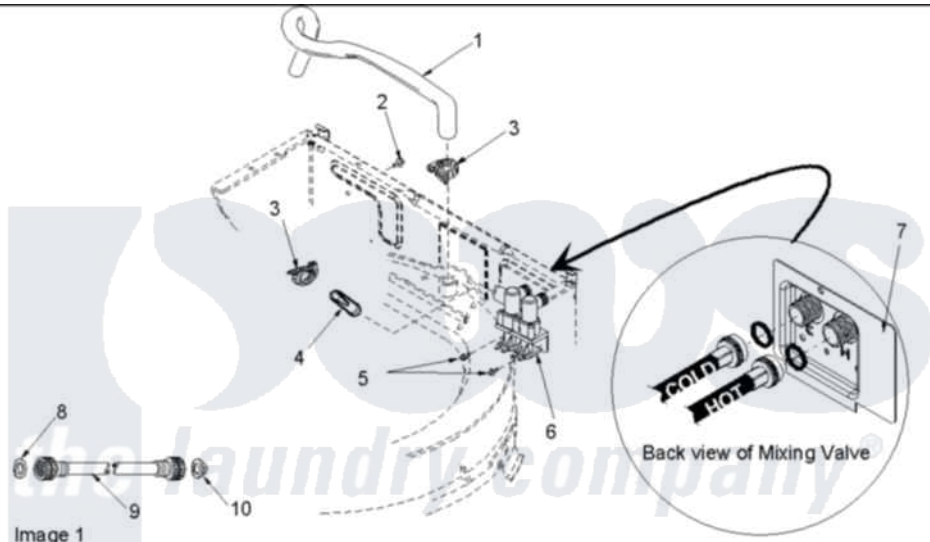

# Amana ALW430RAC (BOM: PALW430RAC) 06 - Mixing Valve and Hoses

Image 1

Image 2

## Amana Residential Amana ALW430RAC (BOM: PALW430RAC) Washer Parts Parts Diagram 06 - Mixing Valve and Hoses

Click on the part number to view part

Item	Original Part Number	Replaced By	Status	Part Description
1	40098901	<a href="#">27001184</a>		Hose, Mixing Valve To Tub
2	503661	<a href="#">27001200</a>		Screw
3	36801	<a href="#">596669</a>		Clamp, Manifold
4	34500	<a href="#">22001900</a>		Preventer, Back Flow
5	501086	<a href="#">90767</a>		Screw, 8A X 3/8 HeX Washer Head Tapping
6	40097701	<a href="#">R0131578</a>		Valve-Inlet
7	<a href="#">40098801</a>			Plate, Mixing Value
8	20290	<a href="#">Y013783</a>		Washer, Inlet Hose
9	40058001	<a href="#">76313</a>		Hosefill
"	40058002	<a href="#">76313</a>		Hosefill
10	28605	<a href="#">22002960</a>		Strainer, Washer Inlet
11	562P3	<a href="#">76660</a>		Break-Sphn
12	33615	<a href="#">22003814</a>		Retainer, Drain Hose
13	<a href="#">40008101</a>			Adapter, Standpipe
14	33489	<a href="#">8539404</a>		Tie-Wire

15	<a href="#">40058501</a>	Relief, Strain Drain
16	<a href="#">36014</a>	Clip, Retainer-Hose
17	36802	<a href="#">285655</a> Clamp, Hose
18	<a href="#">40094201</a>	Hose, Tub To Pump
19	<a href="#">40044901</a>	Stand, Hose
20	<a href="#">40053901</a>	Hose, Drain