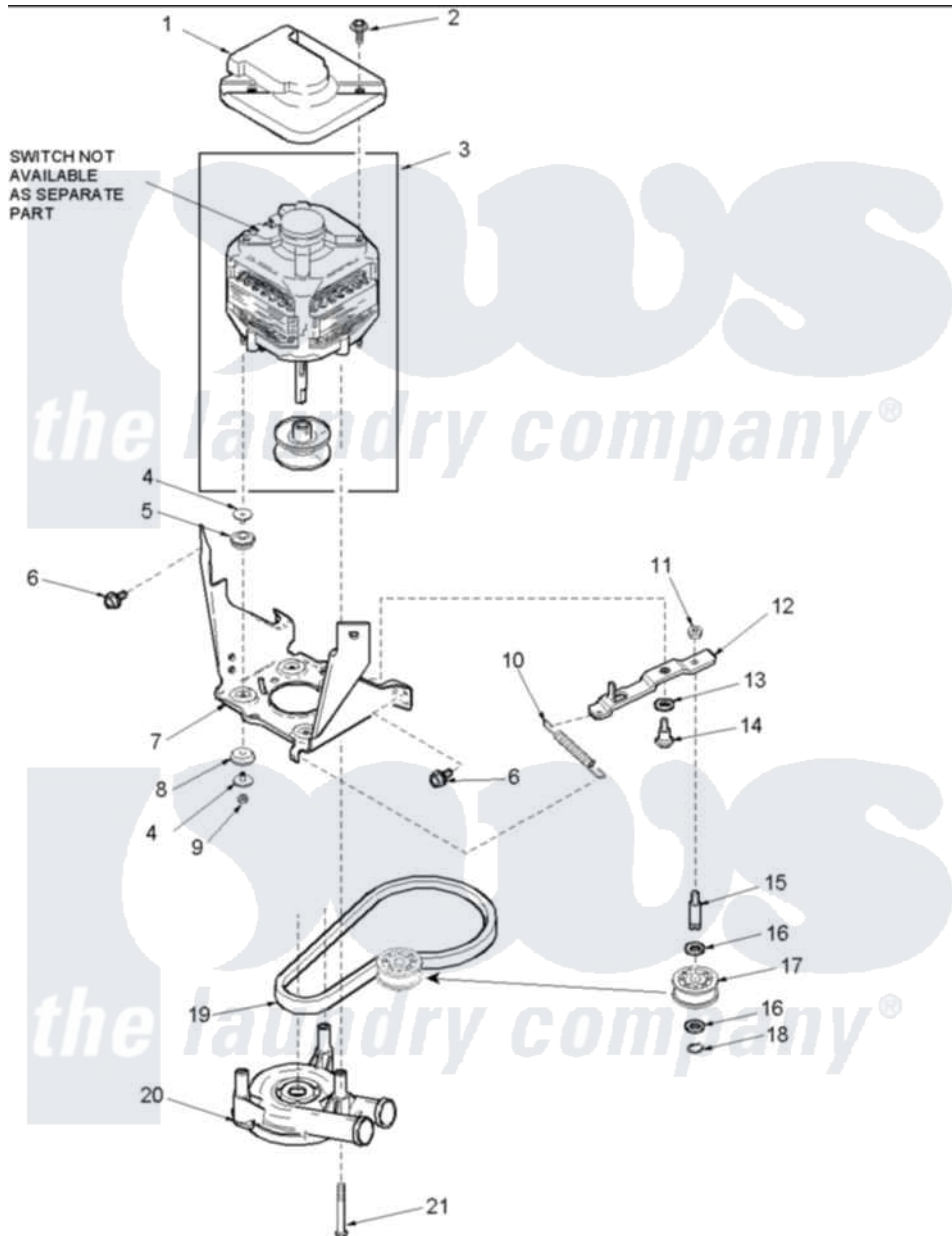

# Amana ALW430RAC (BOM: PALW430RAC) 07 - Motor, Belt, Pump, and Idler Assy

Amana Residential Amana ALW430RAC (BOM: PALW430RAC) Washer Parts Parts Diagram 07 - Motor, Belt, Pump, and Idler Assy

Click on the part number to view part

Item	Original Part Number	Replaced By	Status	Part Description
1	<a href="#">40112301</a>			Shield, Motor
2	40046701	<a href="#">4312464</a>		Screw
3	40095001	<a href="#">27001215</a>		Motor W/Pulley
4	<a href="#">40053701</a>			Post, Isolator
5	<a href="#">40053801</a>			Mount, Motor Upper
6	40105601	<a href="#">40128701</a>		Screw, 5/16-18 X .50
7	40015501		Not Available	BRACKET, MOTOR MOUNT
8	<a href="#">40054301</a>			Mount, Motor Lower
9	40095101	<a href="#">Y707702</a>		Locknut
10	<a href="#">40061401</a>			Spring, Idler Lever
11	<a href="#">40038801</a>			Jamnut, 3/8-16
12	40041001	<a href="#">40041002</a>		Lever, Idler
13	<a href="#">40054701</a>			Washer
14	<a href="#">40038901</a>			Screw, 1/4-20
15	<a href="#">56461</a>			Shaft

16	<a href="#">52549</a>		Washer, 501 ID X3/4 Odx
17	<a href="#">40045001</a>		Idler Pulley Assembly
18	<a href="#">23748</a>		Ring, Retaining
19	40053602	<a href="#">27001007</a>	Belt, Spin
20	40040301	<a href="#">27001233</a>	Pump
21	<a href="#">40063701</a>		Screw, 10-16 x 1.75
NI	40069501	Not Available	MOTOR MOUNT LOWER ASSEMBLY
"	40069401	Not Available	MOTOR MOUNT UPPER ASSEMBLY