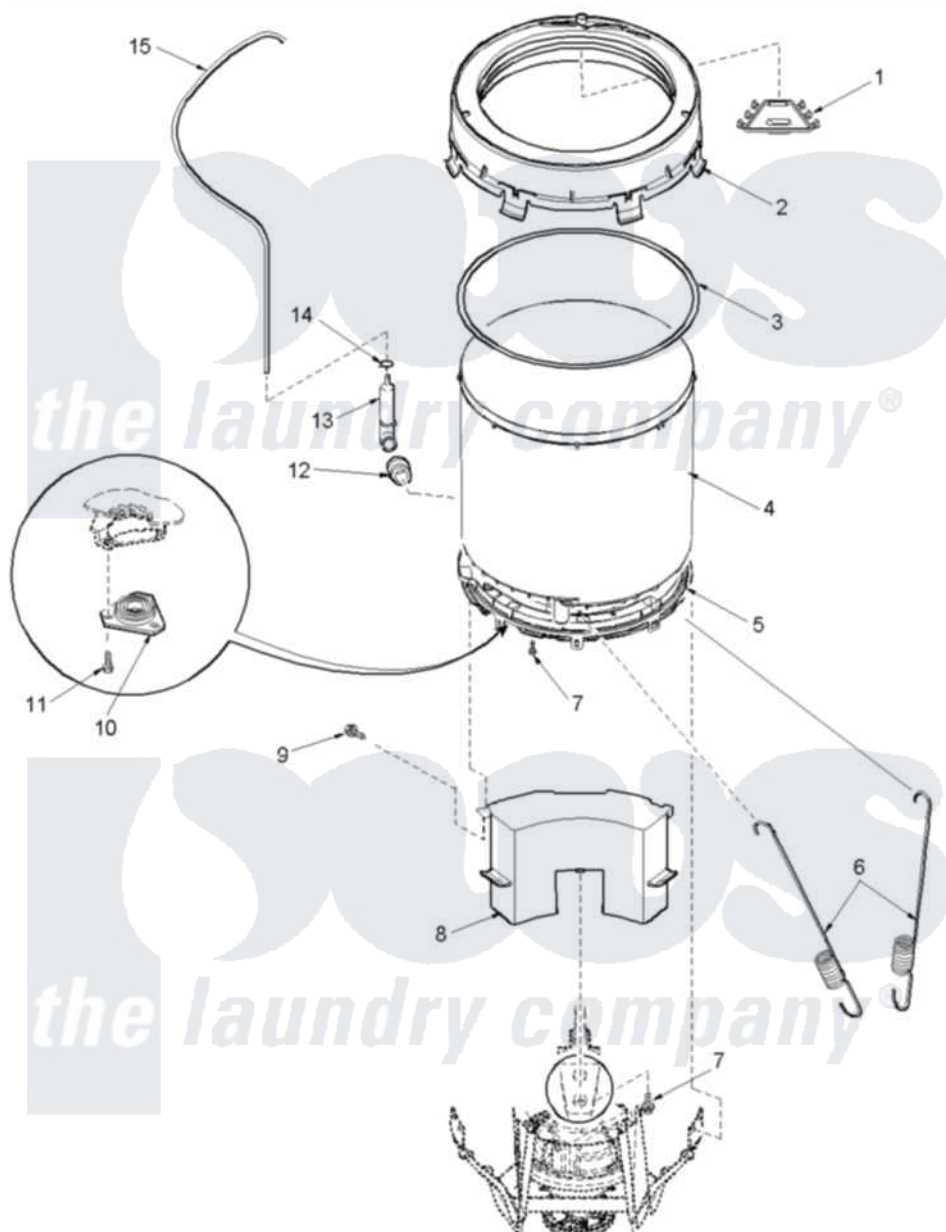

# Amana ALW430RAC (BOM: PALW430RAC) 08 - Outer Tub and Pressure Tube

Amana Residential Amana ALW430RAC (BOM: PALW430RAC) Washer Parts Parts Diagram 08 - Outer Tub and Pressure Tube

[Click on the part number to view part](#)

Item	Original Part Number	Replaced By	Status	Part Description
1	40001901		Not Available	CHANNEL, WATER INLET
2	40111101		Not Available	COVER, OUTER TUB
3	<a href="#">40076601</a>			Gasket, Tub Cover
4	40111001	<a href="#">40111001P</a>		Tub, Plastic Outer
5	40001102	<a href="#">40001102P</a>		Bottom, Outer Tub
6	<a href="#">40045202</a>			Spring, Tall Tub
7	<a href="#">40064301</a>			Screw, 1/4-15 x 3/4 Hex
8	<a href="#">40015901</a>			Assembly Counter Weight
9	<a href="#">40070401</a>			Screw, 1/4-20 x 7/8 Hex
10	40004201	<a href="#">40004201P</a>		Main Bearing Assembly
11	40105601	<a href="#">40128701</a>		Screw, 5/16-18 X .50
12	<a href="#">40037801</a>			Grommet
13	<a href="#">40008501</a>			Assembly, Pressure Bulb
14	40109101	<a href="#">285655</a>		Clamp, Hose
15	40065001	<a href="#">21001748</a>		Hose, Pressure Switch