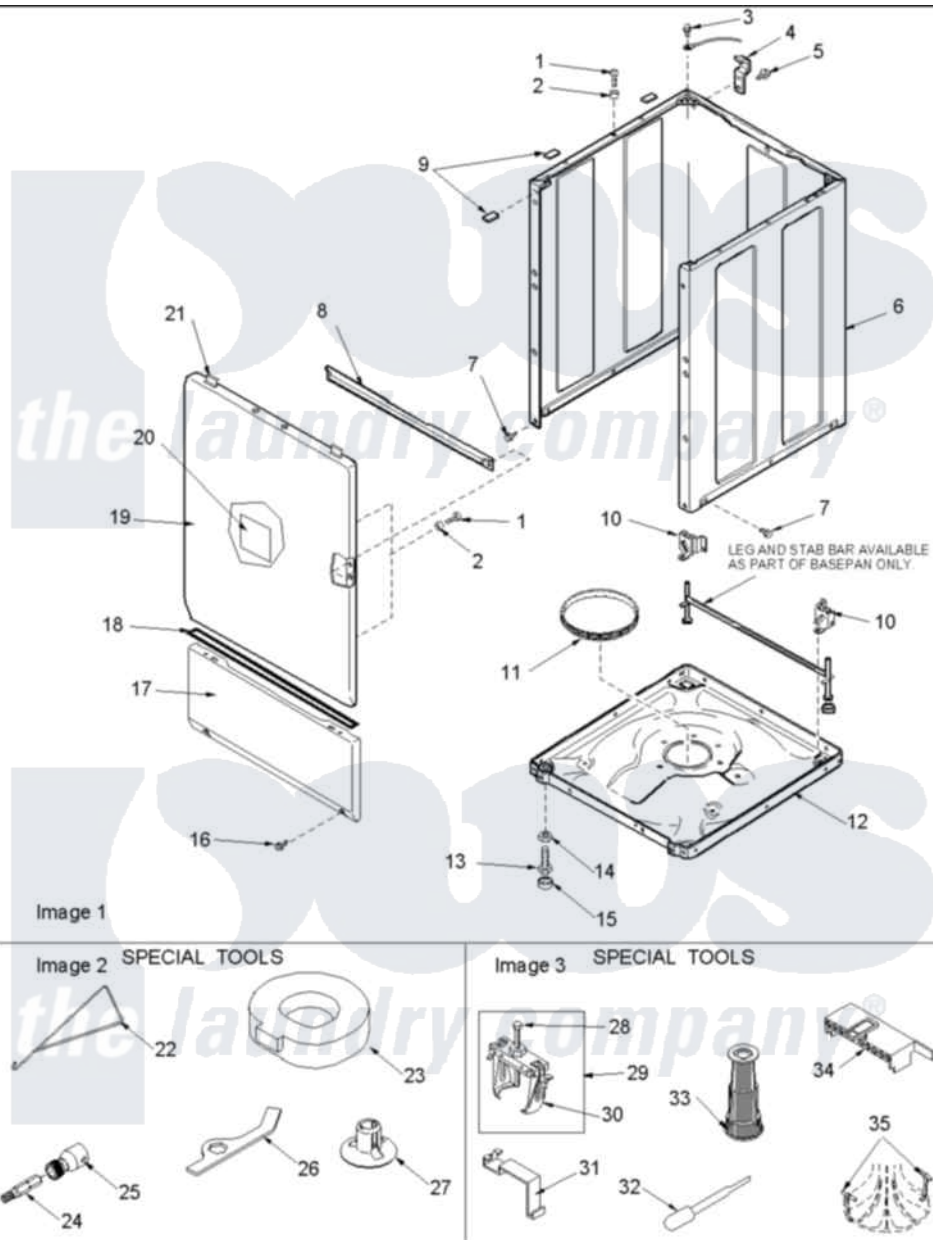

Amana ALW430RAW (BOM: PALW430RAW) 02 - Base, Cabinet, Front and Special Tools

Amana Residential Amana ALW430RAW (BOM: PALW430RAW) Washer Parts Parts Diagram 02 - Base, Cabinet, Front and Special Tools
 Click on the part number to view part

Item	Original Part Number	Replaced By	Status	Part Description
1	32671	Y014874		Screw, Idler Arm And Sleeve
2	505187			Locator, Panel
3	20530			Screw, 10-24 x 3/8 Hex
4	500003			Hinge, Top
5	40064801	3390631		Screw, 10-16 X 3/8
6	40076401WP	37001284		Cabinet As Pack
7	40038201	27001200		Screw
8	56486		Not Available	BRACE, TOP
9	Y56128			Pad, Bumper
10	40031501			Bracket, Self Leveling
11	40037401			Ring, Friction
12	40031201P	27001226		Base Lev
13	40039001	22003428		Leg, Adjustable
14	40038101			Nut, Leg
15	40016001			Foot, Rubber

16	40034101		Screw, No.12bx1/2
17	40045301WP		Panel, Access
18	40083101		Tape, Foam
19	40035401WP		Panel, Front
20	40068901	22001817	Sheet, Sound Damper
21	56080	22001650	Fastener, Spring
22	289P4	321P4	Hook, Spring
23	40068201	27001185	Brace- Shp
24	282P4		T25 Tamper Resistant Bit
25	24161		Torx Bit Holder
26	306P4		Hex Wrench
27	40047301	27001185	Brace- Shp
28	294P4B		Drive Bell Bolt
29	294P4		Bell Tool
30	294P5A	Not Available	DRIVE BELL ARMS
31	273P4		Tub Cover Gasket Tool
32	283P4		Terminal Extractor Tool
33	293P4		Seal Tool
34	34677		10 Circuit Plug
35	254P4P		Agitator Hooks