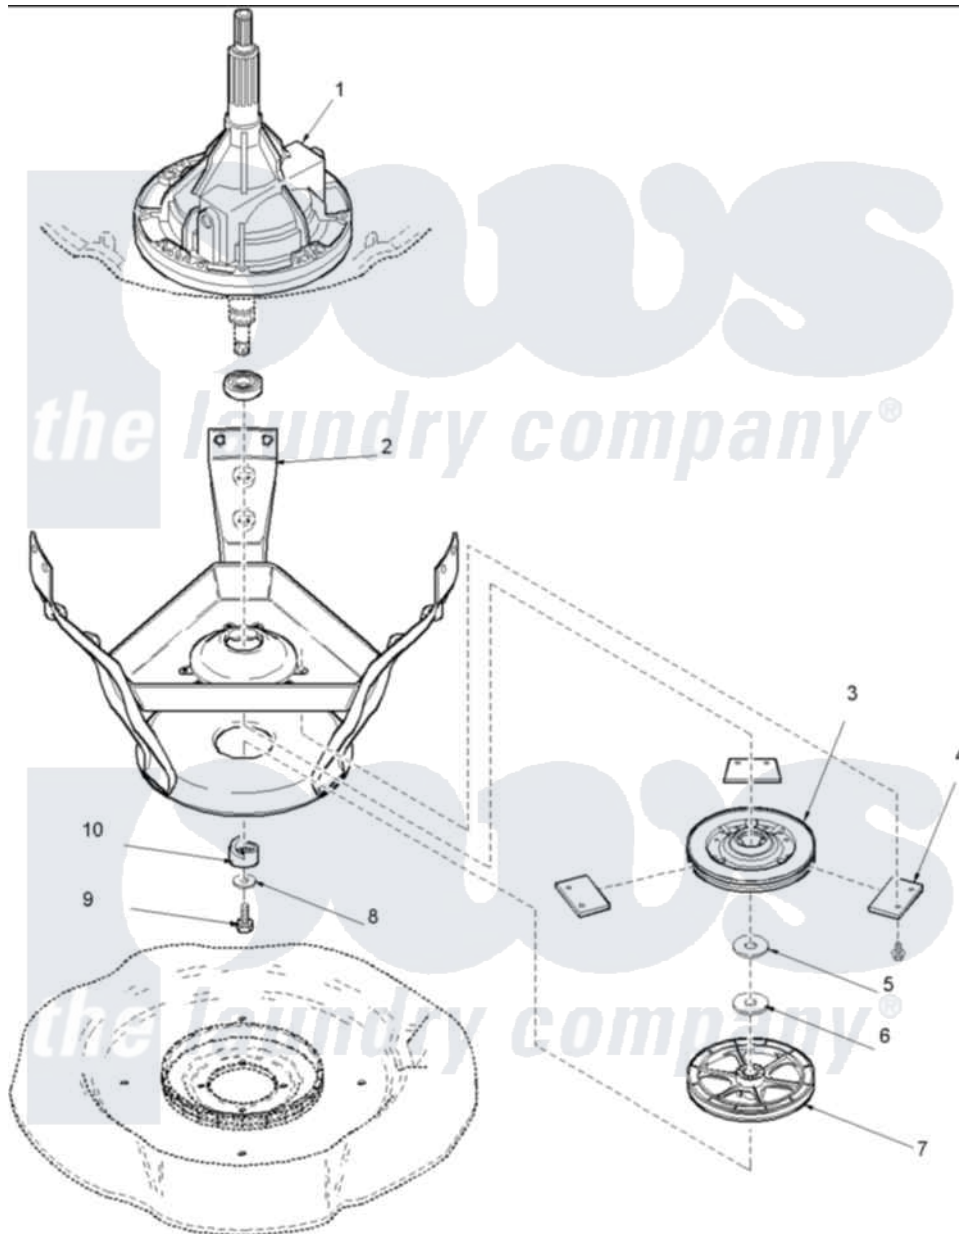

# Amana ALW430RAW (BOM: PALW430RAW) 03 - Bearings, Brake, and Transmission

Amana [Residential Amana ALW430RAW \(BOM: PALW430RAW\) Washer Parts](#) Parts Diagram 03 - Bearings, Brake, and Transmission

[Click on the part number to view part](#)

Item	Original Part Number	Replaced By	Status	Part Description
1	40065301	<a href="#">12002178</a>		Transmison
2	40070002	<a href="#">12002013</a>		Base
3	40003103	<a href="#">R9900474</a>		Brake Assembly
4	<a href="#">R0000014</a>			Kit, Brake Pad
5	<a href="#">40065701</a>			Washer, 2 Odx.63 ID
6	<a href="#">40063201</a>			Washer, Flat
7	40047201	<a href="#">40047202</a>		Pulley, Spin
8	<a href="#">40041501</a>			Washer
9	<a href="#">40063401</a>			Screw, 1/4-20 x 5/8 Hex
10	40047401	<a href="#">40047402</a>		Helix, Plastic
NI	<a href="#">26594P</a>			Grease, Silicone - 2 Oz Tube