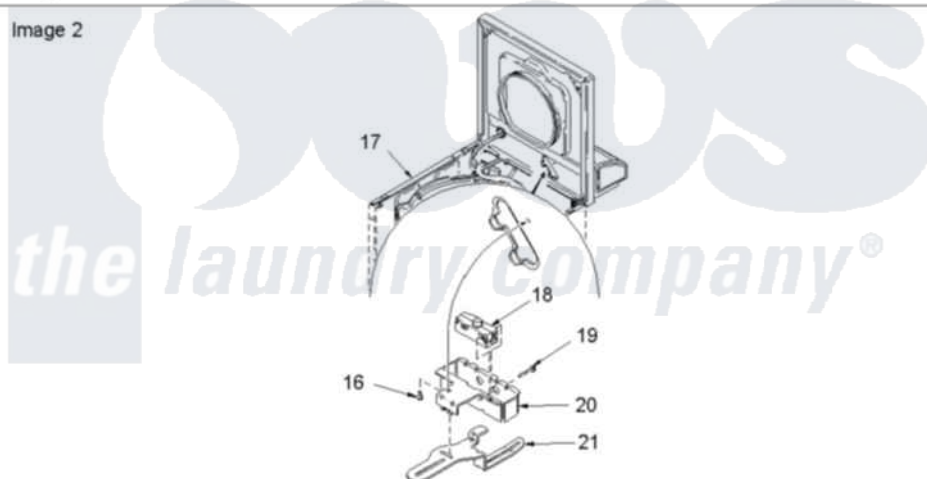

Amana ALW430RAW (BOM: PALW430RAW) 04 - Cabinet Top, Door, and Door Switch

Image 1

Image 2

Amana [Residential Amana ALW430RAW \(BOM: PALW430RAW\) Washer Parts](#) Parts Diagram 04 - Cabinet Top, Door, and Door Switch

[Click on the part number to view part](#)

Item	Original Part Number	Replaced By	Status	Part Description
1	40111301W	27001093		Lid
2	40051401		Not Available	PANEL,HOME HOOD BACK
3	501086	90767		Screw, 8A X 3/8 HeX Washer Head Tapping
4	40038001			Bumper
5	40039201	W10119828		Screw, Lid Hinge Mounting
6	40008201			Bushing, Hinge
7	40094002			Hinge, Lid Left Stop
8	40094101			Hinge, Lid Right Pass
9	20530			Screw, 10-24 x 3/8 Hex
10	40093901			Dispenser, Bleach
11	40063901			Clip, Hold Down
12	40000202W	27001182		Top
13	40102101			Cap, Hinge
14	503661	27001200		Screw

15	56080	22001650	Fastener, Spring
16	501086	90767	Screw, 8A X 3/8 HeX Washer Head Tapping
17	40076401WP	37001284	Cabinet As Pack
18	40035001	27001095	Switch, Lid
19	40040701		Screw, Tapping No.6b-20
20	40009801		Holder, Lid Switch
21	40009701		Arm, Lid Switch