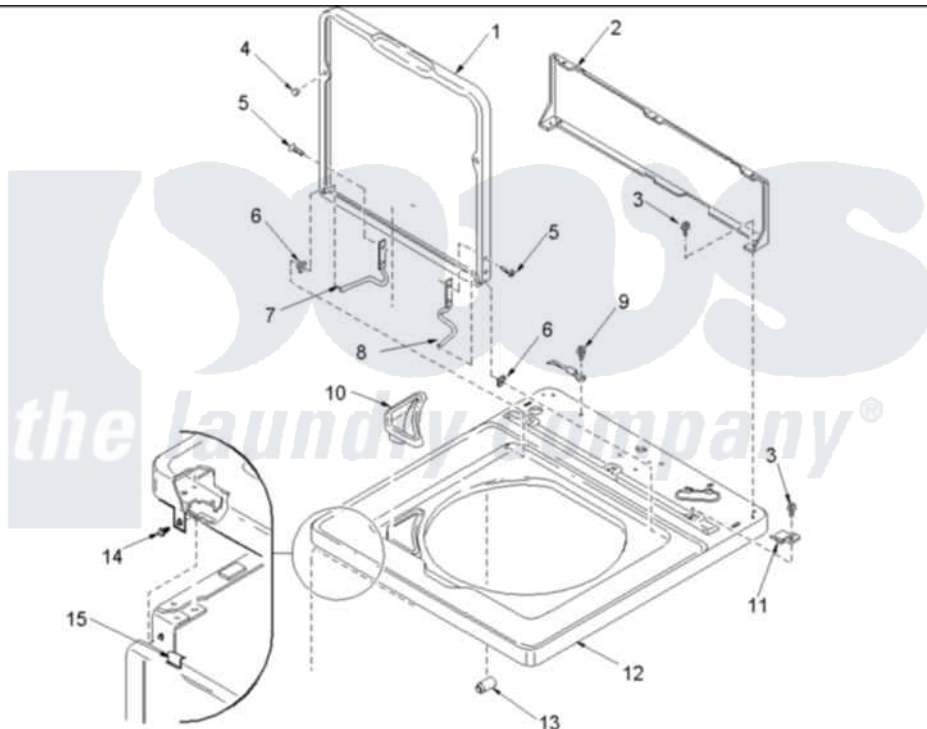

Amana ALW430RAW (BOM: PALW430RAW) 04 - Cabinet Top, Door, and Door Switch

Image 1

Image 2

Amana [Residential Amana ALW430RAW \(BOM: PALW430RAW\) Washer Parts](#) Parts Diagram 04 - Cabinet Top, Door, and Door Switch

[Click on the part number to view part](#)

Item	Original Part Number	Replaced By	Status	Part Description
1	40111301W	27001093		Lid
2	40051401		Not Available	PANEL,HOME HOOD BACK
3	501086	90767		Screw, 8A X 3/8 HeX Washer Head Tapping
4	40038001			Bumper
5	40039201	W10119828		Screw, Lid Hinge Mounting
6	40008201			Bushing, Hinge
7	40094002			Hinge, Lid Left Stop
8	40094101			Hinge, Lid Right Pass
9	20530			Screw, 10-24 x 3/8 Hex
10	40093901			Dispenser, Bleach
11	40063901			Clip, Hold Down
12	40000202W	27001182		Top
13	40102101			Cap, Hinge
14	503661	27001200		Screw

15	56080	22001650	Fastener, Spring
16	501086	90767	Screw, 8A X 3/8 HeX Washer Head Tapping
17	40076401WP	37001284	Cabinet As Pack
18	40035001	27001095	Switch, Lid
19	40040701		Screw, Tapping No.6b-20
20	40009801		Holder, Lid Switch
21	40009701		Arm, Lid Switch