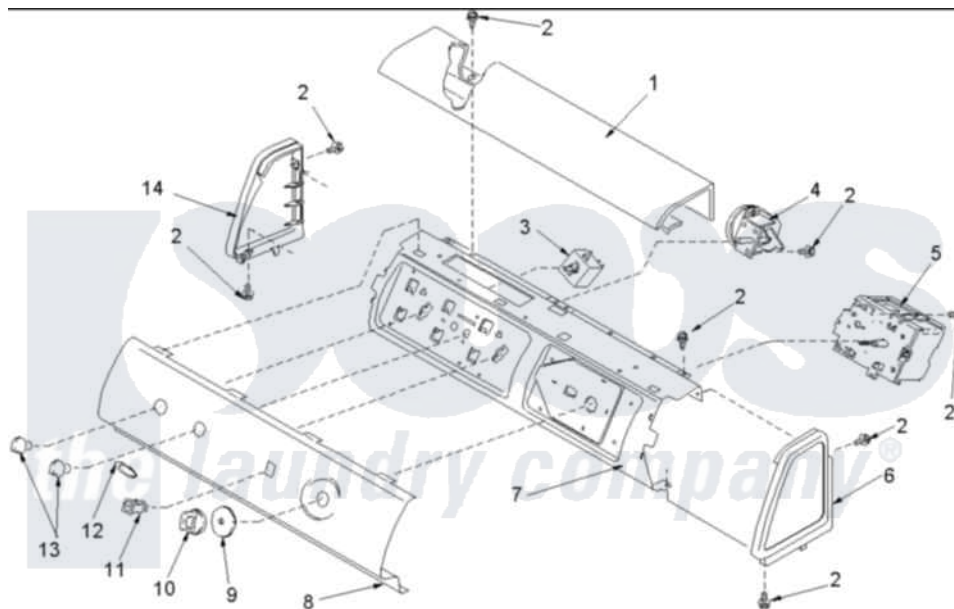

# Amana ALW430RAW (BOM: PALW430RAW) 05 - Control Panels

Amana [Residential Amana ALW430RAW \(BOM: PALW430RAW\) Washer Parts](#) Parts Diagram 05 - Control Panels  
 Click on the part number to view part

Item	Original Part Number	Replaced By	Status	Part Description
1	<a href="#">503674W</a>			Cover, Top
2	501086	<a href="#">90767</a>		Screw, 8A X 3/8 HeX Washer Head Tapping
3	<a href="#">40077101</a>			Switch, Temperature Select
4	<a href="#">40055101</a>			Switch, Pressure
5	<a href="#">40058801</a>			Timer, 7 Cycle
6	40012701W		Not Available	ENDCAP (RT-WHT)
7	<a href="#">40039601</a>			Support, Control Panel
8	40072402W		Not Available	PANEL,GRAPHIC(WHITE)
9	40013701W	<a href="#">27001134</a>		Dial- Time
10	40014001W	<a href="#">27001133</a>		Knob- Time
12	<a href="#">40083301</a>			Medallion
13	40013401W	<a href="#">27001137</a>		Knob Sele
14	<a href="#">40012702W</a>			Endcap
NI	40100302	<a href="#">2200043</a>		Harness- W
"	40100001	<a href="#">27001041</a>		Harness, Base Wire