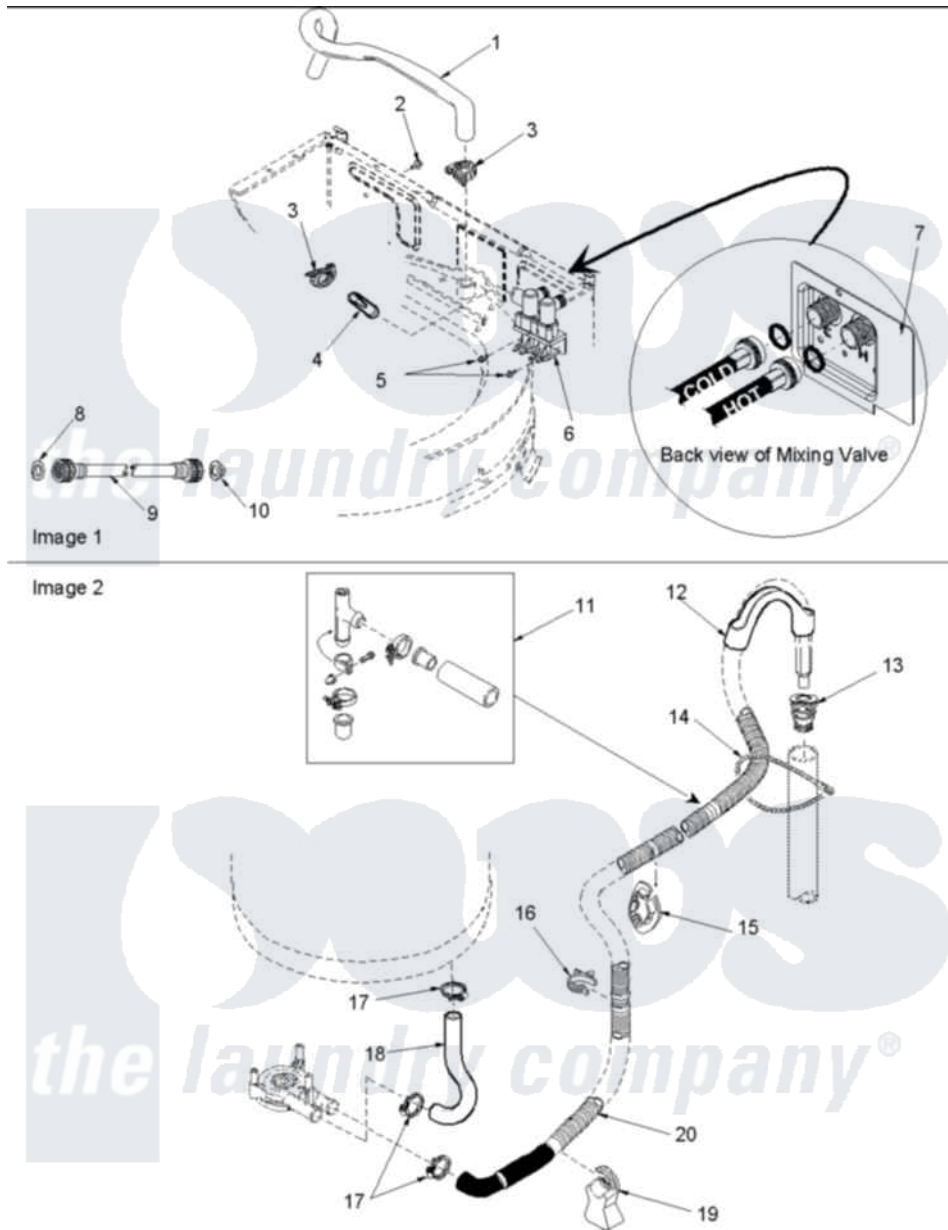

Amana ALW430RAW (BOM: PALW430RAW) 06 - Mixing Valve and Hoses

Amana Residential Amana ALW430RAW (BOM: PALW430RAW) Washer Parts Parts Diagram 06 - Mixing Valve and Hoses

Click on the part number to view part

Item	Original Part Number	Replaced By	Status	Part Description
1	40098901	27001184		Hose, Mixing Valve To Tub
2	503661	27001200		Screw
3	36801	596669		Clamp, Manifold
4	34500	22001900		Preventer, Back Flow
5	501086	90767		Screw, 8A X 3/8 HeX Washer Head Tapping
6	40097701	R0131578		Valve-Inlet
7	40098801			Plate, Mixing Value
8	20290	Y013783		Washer, Inlet Hose
9	40058001	76313		Hosefill
"	40058002	76313		Hosefill
10	28605	22002960		Strainer, Washer Inlet
11	562P3	76660		Break-Sphn
12	33615	22003814		Retainer, Drain Hose
13	40008101			Adapter, Standpipe
14	33489	8539404		Tie-Wire

15	40058501	Relief, Strain Drain
16	36014	Clip, Retainer-Hose
17	36802	285655 Clamp, Hose
18	40094201	Hose, Tub To Pump
19	40044901	Stand, Hose
20	40053901	Hose, Drain