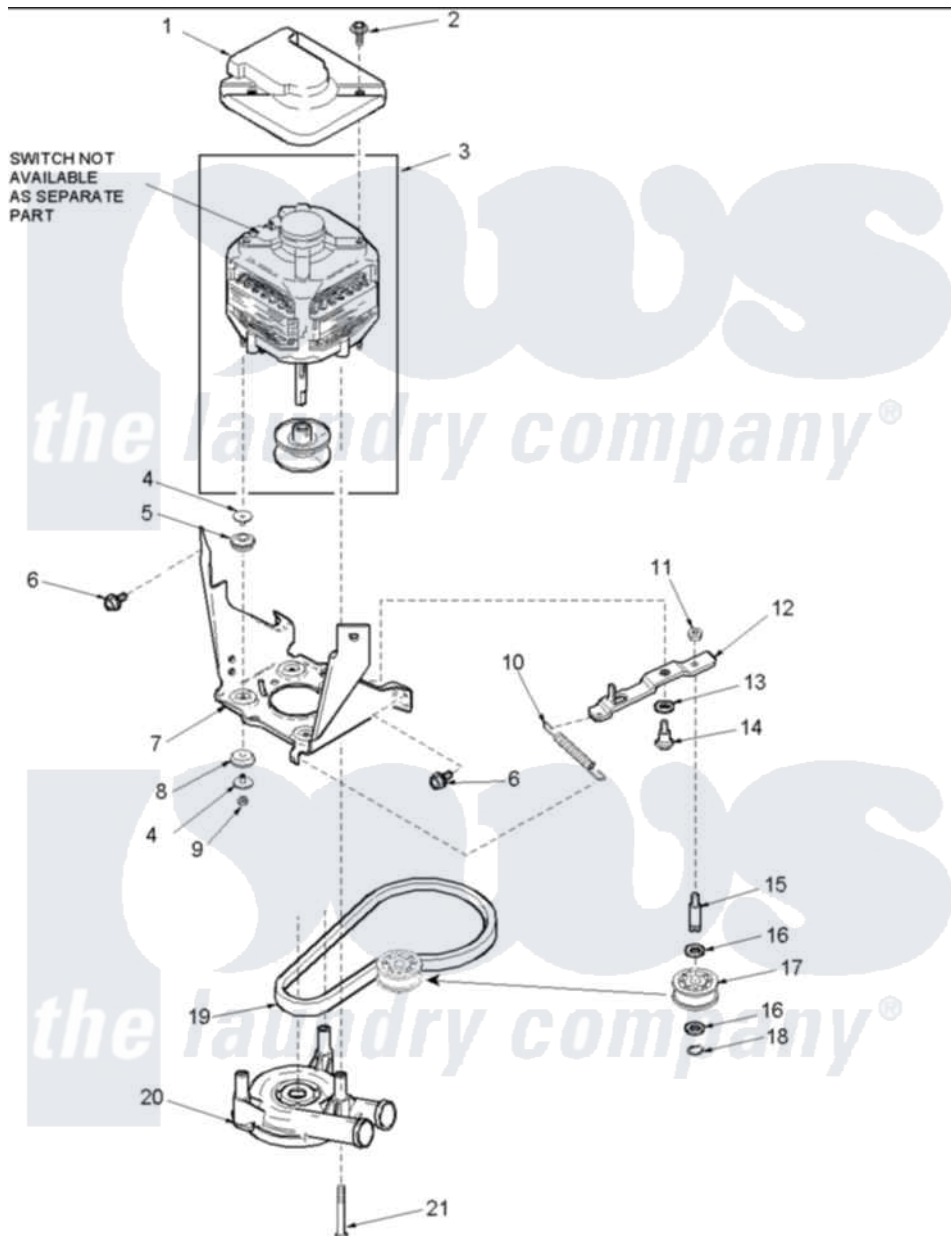

Amana ALW430RAW (BOM: PALW430RAW) 07 - Motor, Belt, Pump, and Idler Assy

Amana Residential Amana ALW430RAW (BOM: PALW430RAW) Washer Parts Parts Diagram 07 - Motor, Belt, Pump, and Idler Assy

Click on the part number to view part

Item	Original Part Number	Replaced By	Status	Part Description
1	40112301			Shield, Motor
2	40046701	4312464		Screw
3	40095001	27001215		Motor W/Pulley
4	40053701			Post, Isolator
5	40053801			Mount, Motor Upper
6	40105601	40128701		Screw, 5/16-18 X .50
7	40015501		Not Available	BRACKET, MOTOR MOUNT
8	40054301			Mount, Motor Lower
9	40095101	Y707702		Locknut
10	40061401			Spring, Idler Lever
11	40038801			Jamnut, 3/8-16
12	40041001	40041002		Lever, Idler
13	40054701			Washer
14	40038901			Screw, 1/4-20
15	56461			Shaft

16	52549		Washer, 501 ID X3/4 Odx
17	40045001		Idler Pulley Assembly
18	23748		Ring, Retaining
19	40053602	27001007	Belt, Spin
20	40040301	27001233	Pump
21	40063701		Screw, 10-16 x 1.75
NI	40069501	Not Available	MOTOR MOUNT LOWER ASSEMBLY
"	40069401	Not Available	MOTOR MOUNT UPPER ASSEMBLY