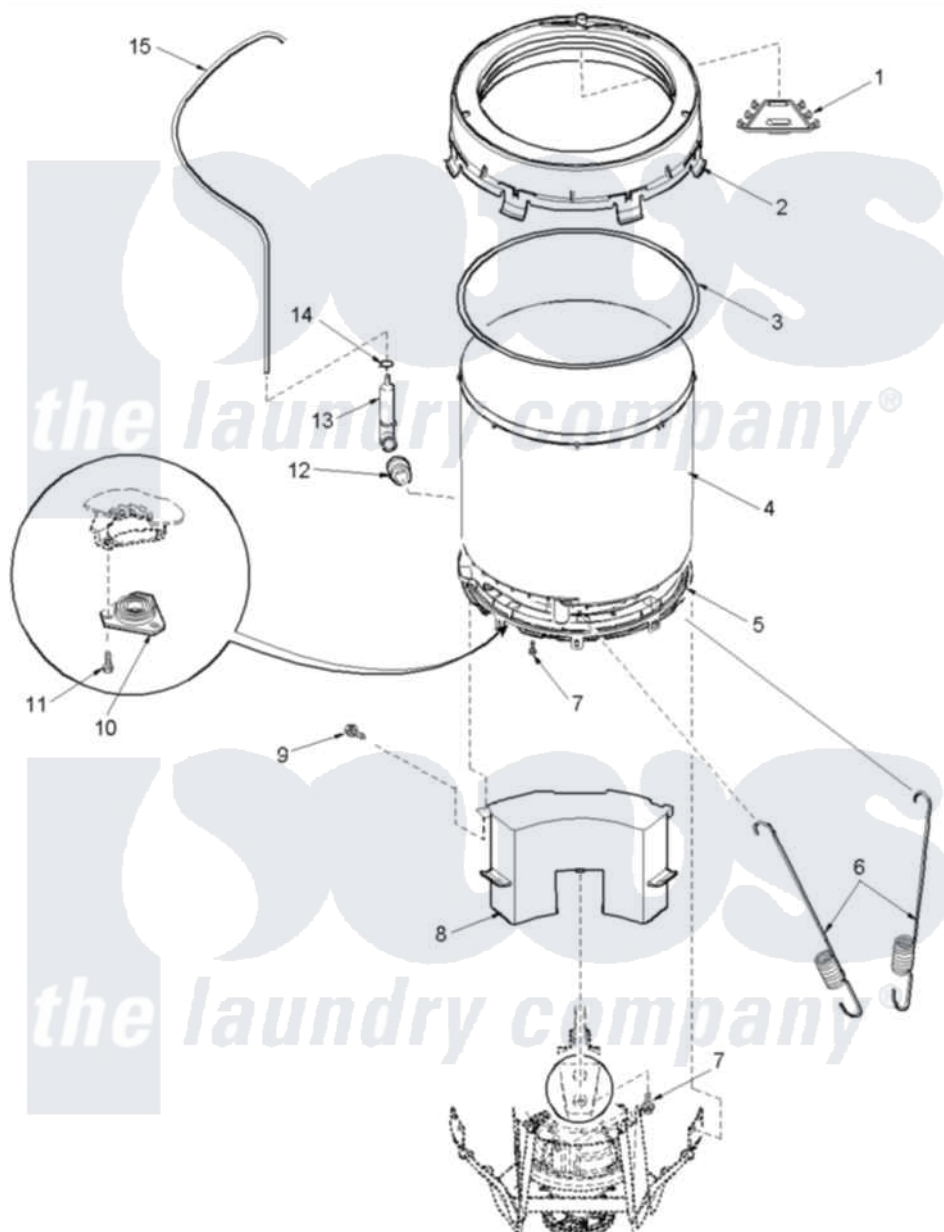

Amana ALW430RAW (BOM: PALW430RAW) 08 - Outer Tub and Pressure Tube

Amana Residential Amana ALW430RAW (BOM: PALW430RAW) Washer Parts Parts Diagram 08 - Outer Tub and Pressure Tube

[Click on the part number to view part](#)

Item	Original Part Number	Replaced By	Status	Part Description
1	40001901		Not Available	CHANNEL, WATER INLET
2	40111101		Not Available	COVER, OUTER TUB
3	40076601			Gasket, Tub Cover
4	40111001	40111001P		Tub, Plastic Outer
5	40001102	40001102P		Bottom, Outer Tub
6	40045202			Spring, Tall Tub
7	40064301			Screw, 1/4-15 x 3/4 Hex
8	40015901			Assembly Counter Weight
9	40070401			Screw, 1/4-20 x 7/8 Hex
10	40004201	40004201P		Main Bearing Assembly
11	40105601	40128701		Screw, 5/16-18 X .50
12	40037801			Grommet
13	40008501			Assembly, Pressure Bulb
14	40109101	285655		Clamp, Hose
15	40065001	21001748		Hose, Pressure Switch