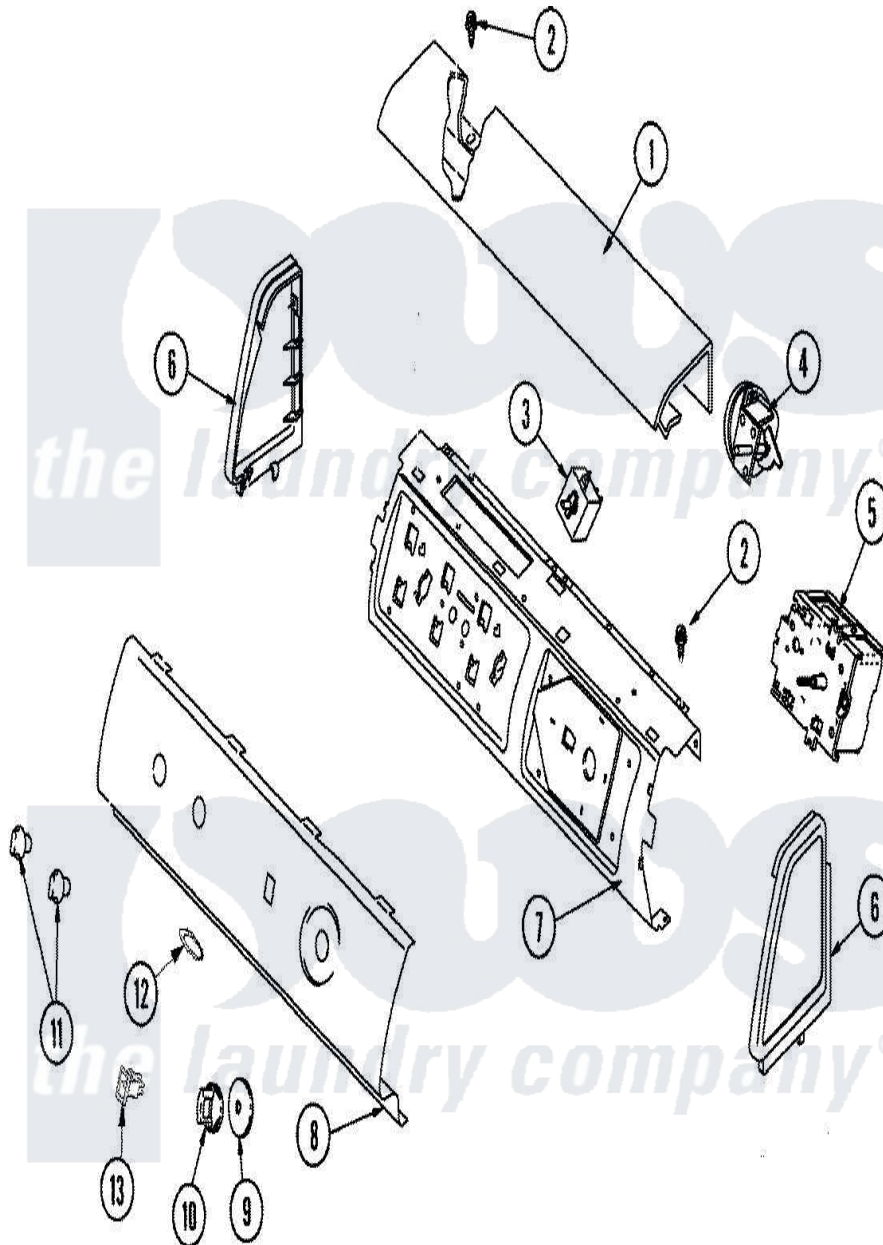

Amana ALW432RAW 02 - CONTROL PANEL

Amana [Residential Amana ALW432RAW Washer Parts](#) Parts Diagram 02 - CONTROL PANEL
 Click on the part number to view part

Item	Original Part Number	Replaced By	Status	Part Description
1	503674W			Cover, Top
2	501086	90767		Screw, 8A X 3/8 HeX Washer Head Tapping
3	40077101			Switch, Temperature Select
4	501086	90767		Screw, 8A X 3/8 HeX Washer Head Tapping
"	40055101			Switch, Pressure
5	27001013			Timer
"	501086	90767		Screw, 8A X 3/8 HeX Washer Head Tapping
6	40012702W			Endcap
"	501086	90767		Screw, 8A X 3/8 HeX Washer Head Tapping
"	40012701W		Not Available	ENDCAP (RT-WHT)
7	40039601			Support, Control Panel
8	27001014			Panel, Graphic
9	40013701W	27001134		Dial- Time
10	40014001W	27001133		Knob- Time

11 40013401W

[27001137](#)

Knob Sele

12 [40083301](#)

Medallion

13 [38424W](#)

Switch, Rocker