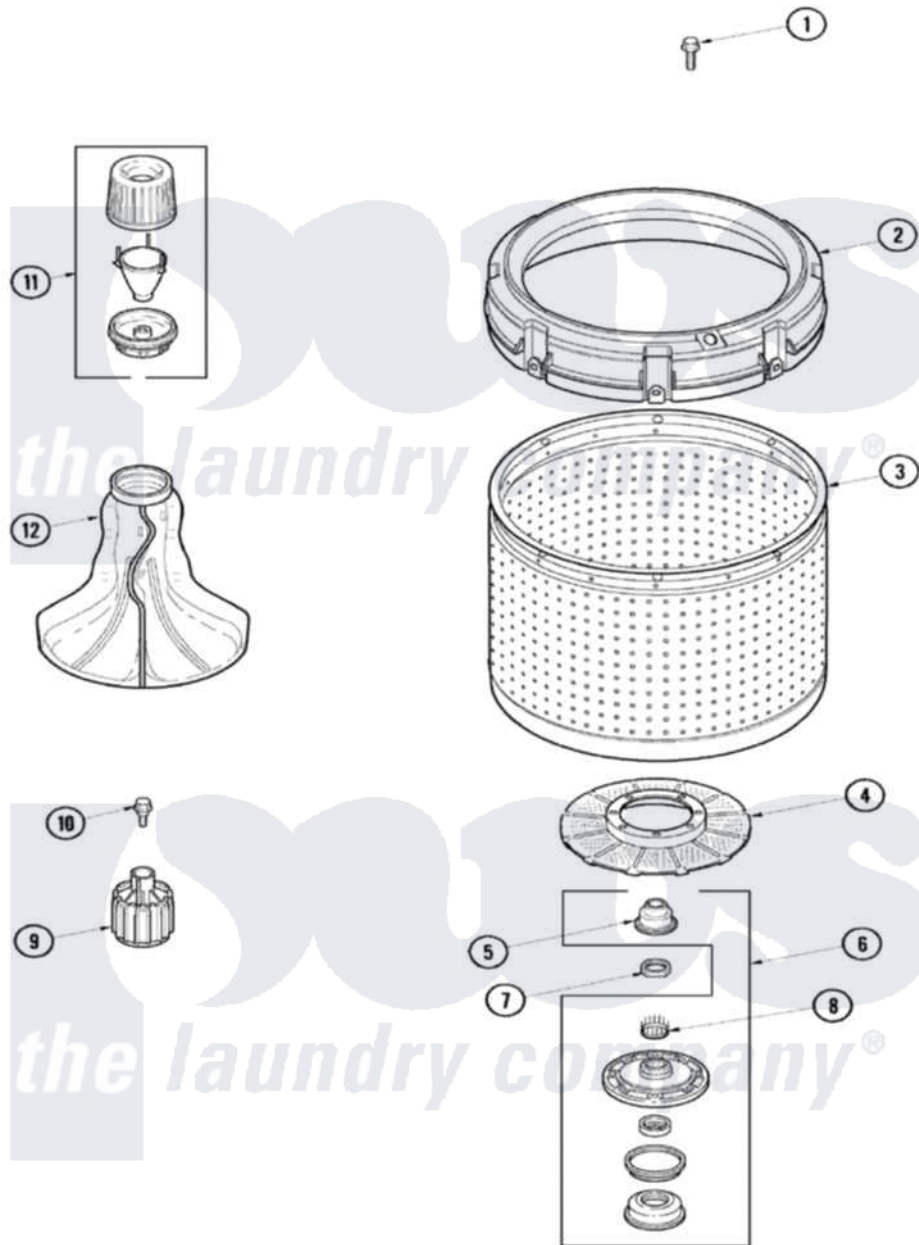

# Amana ALW432RAW 03 - INNER TUB

Amana [Residential Amana ALW432RAW Washer Parts](#) Parts Diagram 03 - INNER TUB  
 Click on the part number to view part

Item	Original Part Number	Replaced By	Status	Part Description
1	40063301	<a href="#">3400527</a>		Screw
2	40002901	<a href="#">27001052</a>		Balance Ring
3	40000801P	<a href="#">719P3</a>		Assembly- Wash
4	<a href="#">40008001</a>			Filter, Lint
5	<a href="#">40016101</a>			Seal, Bell Drive
6	<a href="#">R9900457</a>			Kit, Hub And Seal
7	<a href="#">40016301</a>			Nut, Lock
8	<a href="#">40008301</a>			Insert, Spline
9	<a href="#">R9900189</a>			Kit, Drive Bell And Seal
10	27001017	<a href="#">36472</a>		O-Ring
"	<a href="#">40065102</a>			Screw, Shoulder 1/4
11	<a href="#">40002101W</a>			Assembly, Fabric Softner
12	<a href="#">40000501W</a>			Agitator, Flex Vane