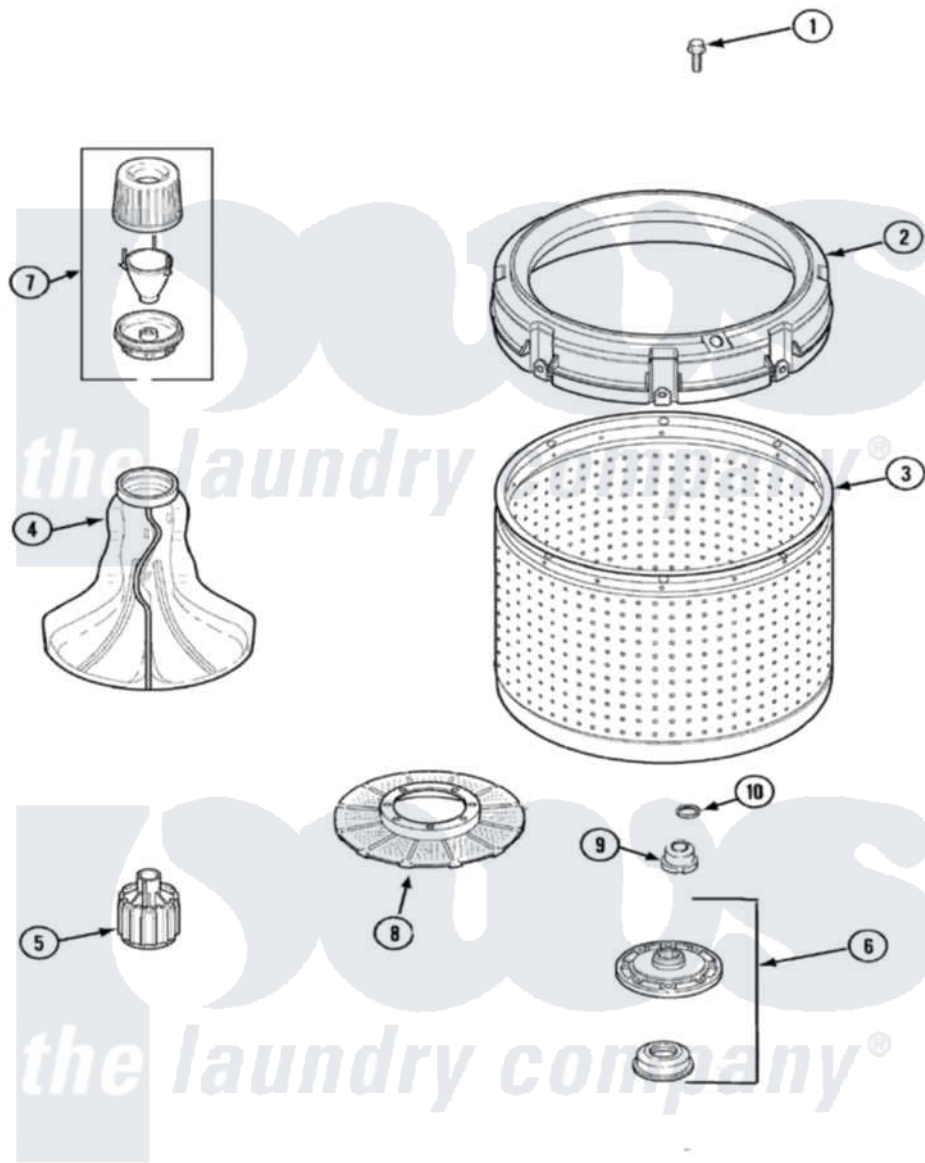

Amana ALW432RAW 04 - INNER TUB (SERIES 15)

Amana Residential Amana ALW432RAW Washer Parts Parts Diagram 04 - INNER TUB (SERIES 15)
 Click on the part number to view part

Item	Original Part Number	Replaced By	Status	Part Description
1	40063301	3400527		Screw
2	40002901	27001052		Balance Ring
3	40000801P	719P3		Assembly- Wash
4	40000501W			Agitator, Flex Vane
5	Y2200109	W10116784		Bell-Drive
6	Y2200460	W10116791		Hub And Seal
7	40002101W			Assembly, Fabric Softner
8	40008001			Filter, Lint
9	21001533	35-5655-1		Seal
10	25-7941			"O" Ring, Agtr Drive Shaft