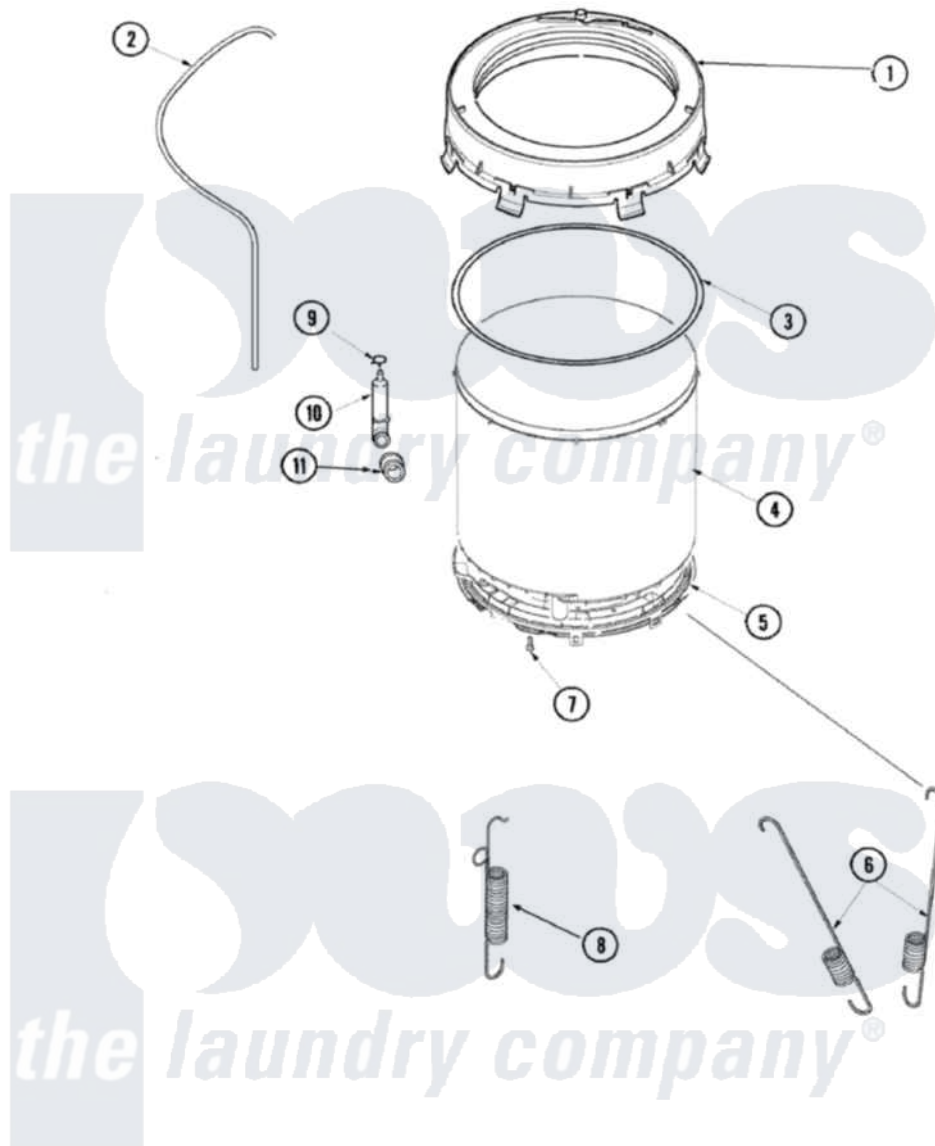

Amana ALW432RAW 09 - OUTER TUB (SERIES 15)

Amana [Residential Amana ALW432RAW Washer Parts](#) Parts Diagram 09 - OUTER TUB (SERIES 15)
 Click on the part number to view part

Item	Original Part Number	Replaced By	Status	Part Description
1	40112001P		Not Available	COVER, OUTER TUB
2	40065001	21001748		Hose, Pressure Switch
3	40076601			Gasket, Tub Cover
4	40111001P			Tub, Plastic Outer
5	27001067			Bottom, Outer Tub
6	27001026	Y37001124		Spring, Tall Tub
7	40064301			Screw, 1/4-15 x 3/4 Hex
8	27001025			Spring, Counterweight
9	40109101	285655		Clamp, Hose
10	40008501			Assembly, Pressure Bulb
11	40037801			Grommet