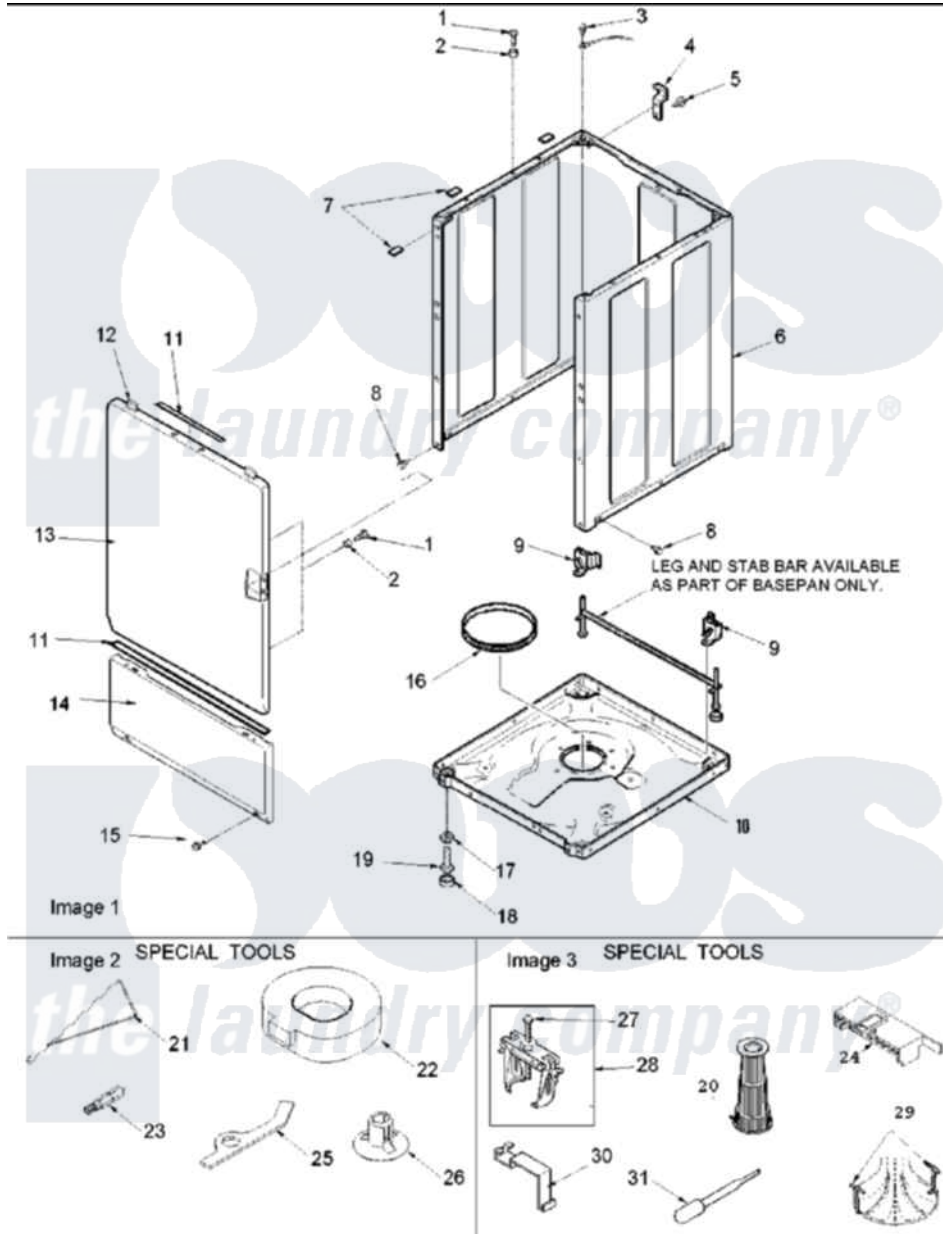

# Amana ALW432RAW (BOM: PALW432RAW) 02 - BASE,CABINET,FRONT & SPECIAL TOOLS

Amana Residential Amana ALW432RAW (BOM: PALW432RAW) Washer Parts Parts Diagram 02 - BASE,CABINET,FRONT & SPECIAL TOOLS  
 Click on the part number to view part

Item	Original Part Number	Replaced By	Status	Part Description
1	32671	<a href="#">Y014874</a>		Screw, Idler Arm And Sleeve
2	<a href="#">505187</a>			Locator, Panel
3	<a href="#">20530</a>			Screw, 10-24 x 3/8 Hex
4	<a href="#">500003</a>			Hinge, Top
5	40064801	<a href="#">3390631</a>		Screw, 10-16 X 3/8
6	40076402WP	<a href="#">37001284</a>		Cabinet As Pack
7	<a href="#">Y56128</a>			Pad, Bumper
8	40038201	<a href="#">27001200</a>		Screw
9	<a href="#">40031501</a>			Bracket, Self Leveling
10	40031201P	<a href="#">27001226</a>		Base Lev
11	<a href="#">40083101</a>			Tape, Foam
12	<a href="#">40034202</a>			Clip, Spring
"	56080	<a href="#">22001650</a>		Fastener, Spring
"	503661	<a href="#">27001200</a>		Screw
"	501086	<a href="#">00767</a>		Screw, 8A X 3/8 HeX Washer

	<a href="#">301000</a>	<a href="#">30101</a>	Head Tapping
13	<a href="#">40035401WP</a>		Panel, Front
14	<a href="#">40045301WP</a>		Panel, Access
15	<a href="#">40034101</a>		Screw, No.12bx1/2
16	<a href="#">40037401</a>		Ring, Friction
17	<a href="#">40038101</a>		Nut, Leg
18	<a href="#">40016001</a>		Foot, Rubber
19	40039001	<a href="#">22003428</a>	Leg, Adjustable
20	<a href="#">293P4</a>		Seal Tool
21	<a href="#">321P4</a>		Hook, Spring
22	40068201	<a href="#">27001185</a>	Brace- Shp
23	<a href="#">282P4</a>		T25 Tamper Resistant Bit
24	<a href="#">34677</a>		10 Circuit Plug
25	<a href="#">306P4</a>		Hex Wrench
26	40047301	<a href="#">27001185</a>	Brace- Shp
27	<a href="#">294P4B</a>		Drive Bell Bolt
28	<a href="#">294P4</a>		Bell Tool
29	<a href="#">254P4P</a>		Agitator Hooks
30	<a href="#">273P4</a>		Tub Cover Gasket Tool
31	<a href="#">283P4</a>		Terminal Extractor Tool