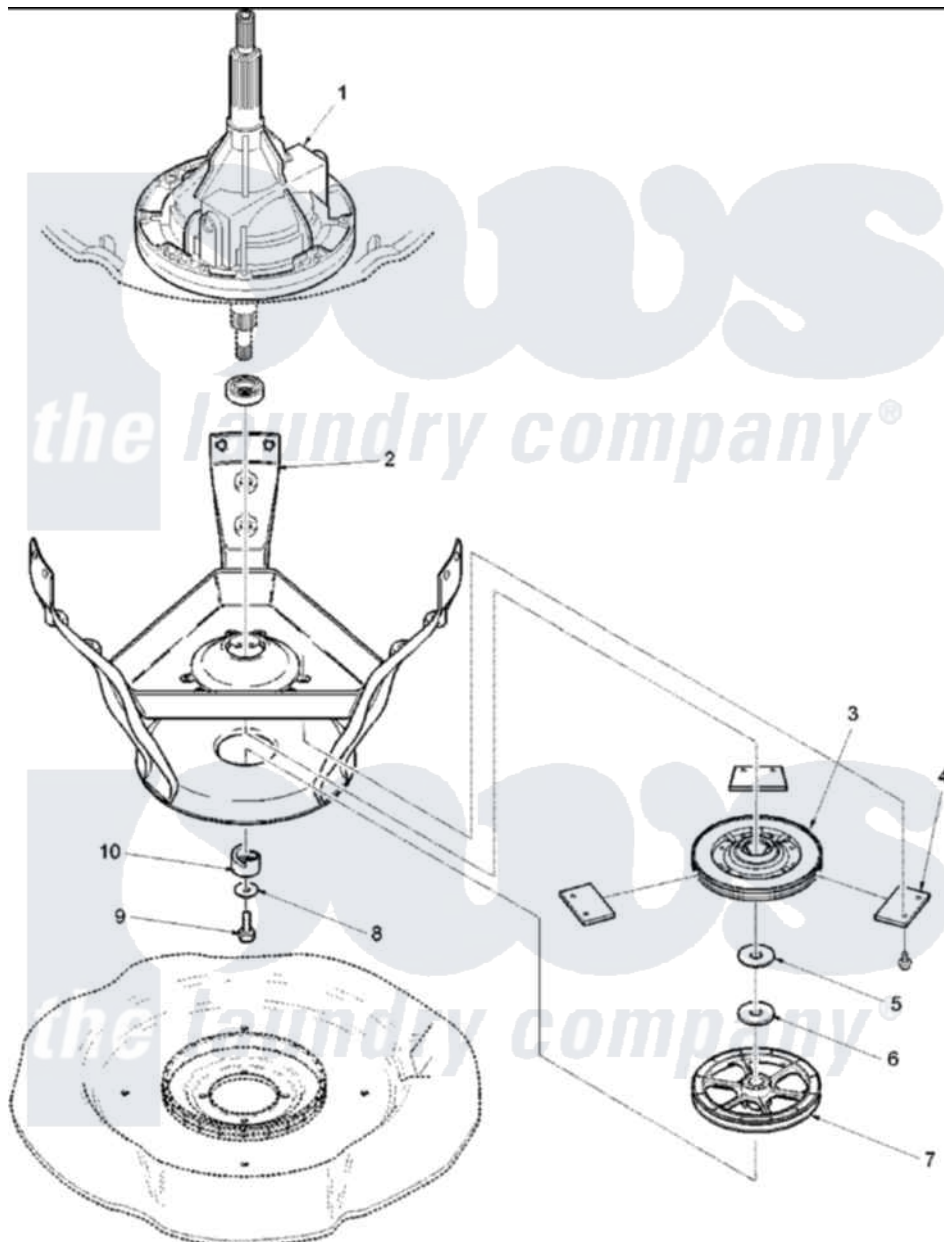

Amana ALW432RAW (BOM: PALW432RAW) 03 - BEARINGS, BRAKES & TRANSMISSION

Amana Residential Amana ALW432RAW (BOM: PALW432RAW) Washer Parts Parts Diagram 03 - BEARINGS,

BRAKES & TRANSMISSION

[Click on the part number to view part](#)

Item	Original Part Number	Replaced By	Status	Part Description
1	40065301	12002178		Transmison
2	40015302P	12002013		Base
3	R9900474			Brake Assembly
4	R0000014			Kit, Brake Pad
5	40065701			Washer, 2 Odx.63 ID
6	40063201			Washer, Flat
7	40047202			Pulley, Spin
8	40041501			Washer
9	40063401			Screw, 1/4-20 x 5/8 Hex
10	40047402			Helix, Plastic
NI	35-2010	207843		Lip Seal Repair Kit