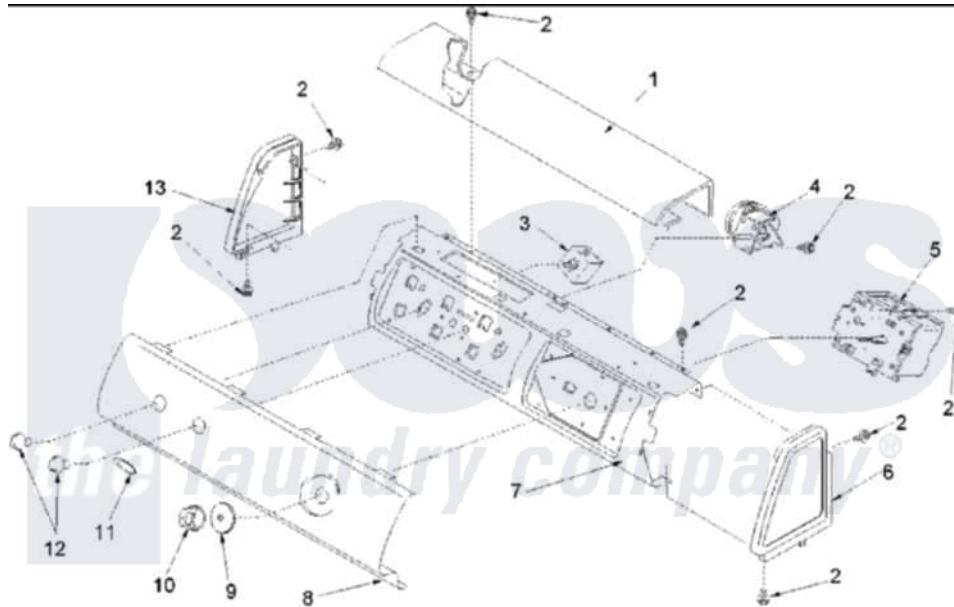

Amana ALW432RAW (BOM: PALW432RAW) 05 - CONTROL PANEL

Amana Residential Amana ALW432RAW (BOM: PALW432RAW) Washer Parts Parts Diagram 05 - CONTROL PANEL
 Click on the part number to view part

Item	Original Part Number	Replaced By	Status	Part Description
1	503674W			Cover, Top
2	501086	90767		Screw, 8A X 3/8 HeX Washer Head Tapping
3	40077101			Switch, Temperature Select
4	40055101			Switch, Pressure
5	27001013			Timer
6	40012701W		Not Available	ENDCAP (RT-WHT)
7	40039601			Support, Control Panel
8	27001014			Panel, Graphic
"	38424W			Switch, Rocker
9	40013701W	27001134		Dial- Time
10	40014001W	27001133		Knob- Time
11	40083301			Medallion
12	40013401W	27001137		Knob Sele
13	40012702W			Endcap