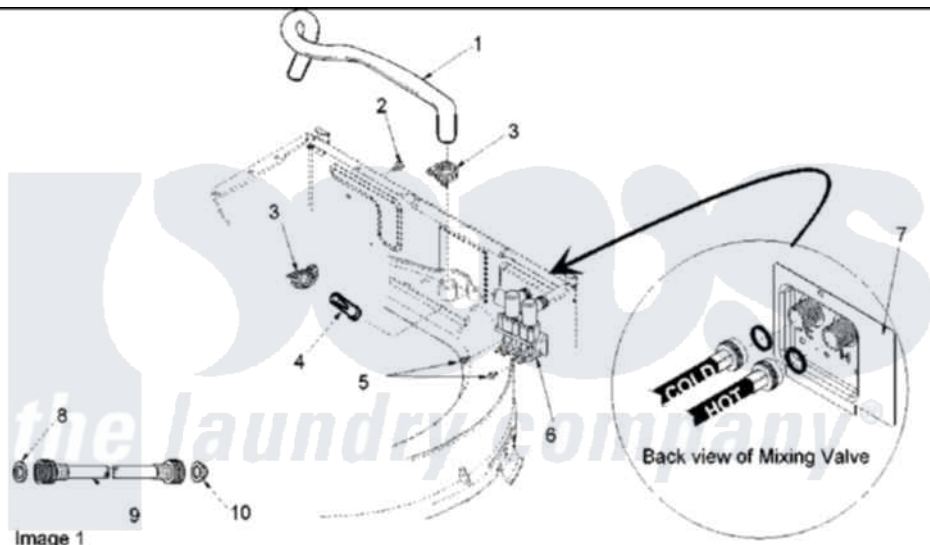

Amana ALW432RAW (BOM: PALW432RAW) 06 - MIXING VALUE & HOSES

Image 1

Image 2

Amana Residential Amana ALW432RAW (BOM: PALW432RAW) Washer Parts Parts Diagram 06 - MIXING VALUE & HOSES

[Click on the part number to view part](#)

Item	Original Part Number	Replaced By	Status	Part Description
1	40098901	27001184		Hose, Mixing Valve To Tub
2	503661	27001200		Screw
3	36801	596669		Clamp, Manifold
4	34500	22001900		Preventer, Back Flow
5	501086	90767		Screw, 8A X 3/8 HeX Washer Head Tapping
6	40097701	R0131578		Valve-Inlet
7	40098801			Plate, Mixing Value
8	20290	Y013783		Washer, Inlet Hose
9	40058001	76313		Hosefill
"	40058002	76313		Hosefill
10	28605	22002960		Strainer, Washer Inlet
11	562P3	76660		Break-Sphn
12	33615	22003814		Retainer, Drain Hose
13	40008101			Adapter, Standpipe

14	33489	8539404	Tie-Wire
15	40058501		Relief, Strain Drain
16	36014		Clip, Retainer-Hose
17	36802	285655	Clamp, Hose
18	40094201		Hose, Tub To Pump
19	40044901		Stand, Hose
20	40053901		Hose, Drain