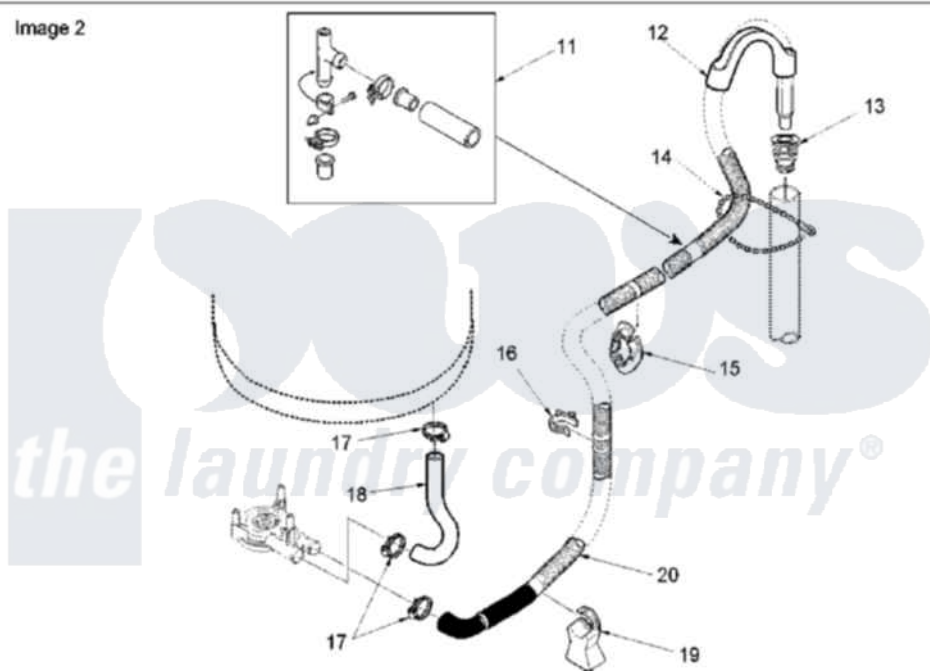

Amana ALW432RAW (BOM: PALW432RAW) 06 - MIXING VALUE & HOSES

Image 1

Image 2

Amana Residential Amana ALW432RAW (BOM: PALW432RAW) Washer Parts Parts Diagram 06 - MIXING VALUE & HOSES

[Click on the part number to view part](#)

Item	Original Part Number	Replaced By	Status	Part Description
1	40098901	27001184		Hose, Mixing Valve To Tub
2	503661	27001200		Screw
3	36801	596669		Clamp, Manifold
4	34500	22001900		Preventer, Back Flow
5	501086	90767		Screw, 8A X 3/8 HeX Washer Head Tapping
6	40097701	R0131578		Valve-Inlet
7	40098801			Plate, Mixing Value
8	20290	Y013783		Washer, Inlet Hose
9	40058001	76313		Hosefill
"	40058002	76313		Hosefill
10	28605	22002960		Strainer, Washer Inlet
11	562P3	76660		Break-Sphn
12	33615	22003814		Retainer, Drain Hose
13	40008101			Adapter, Standpipe

14	33489	8539404	Tie-Wire
15	40058501		Relief, Strain Drain
16	36014		Clip, Retainer-Hose
17	36802	285655	Clamp, Hose
18	40094201		Hose, Tub To Pump
19	40044901		Stand, Hose
20	40053901		Hose, Drain