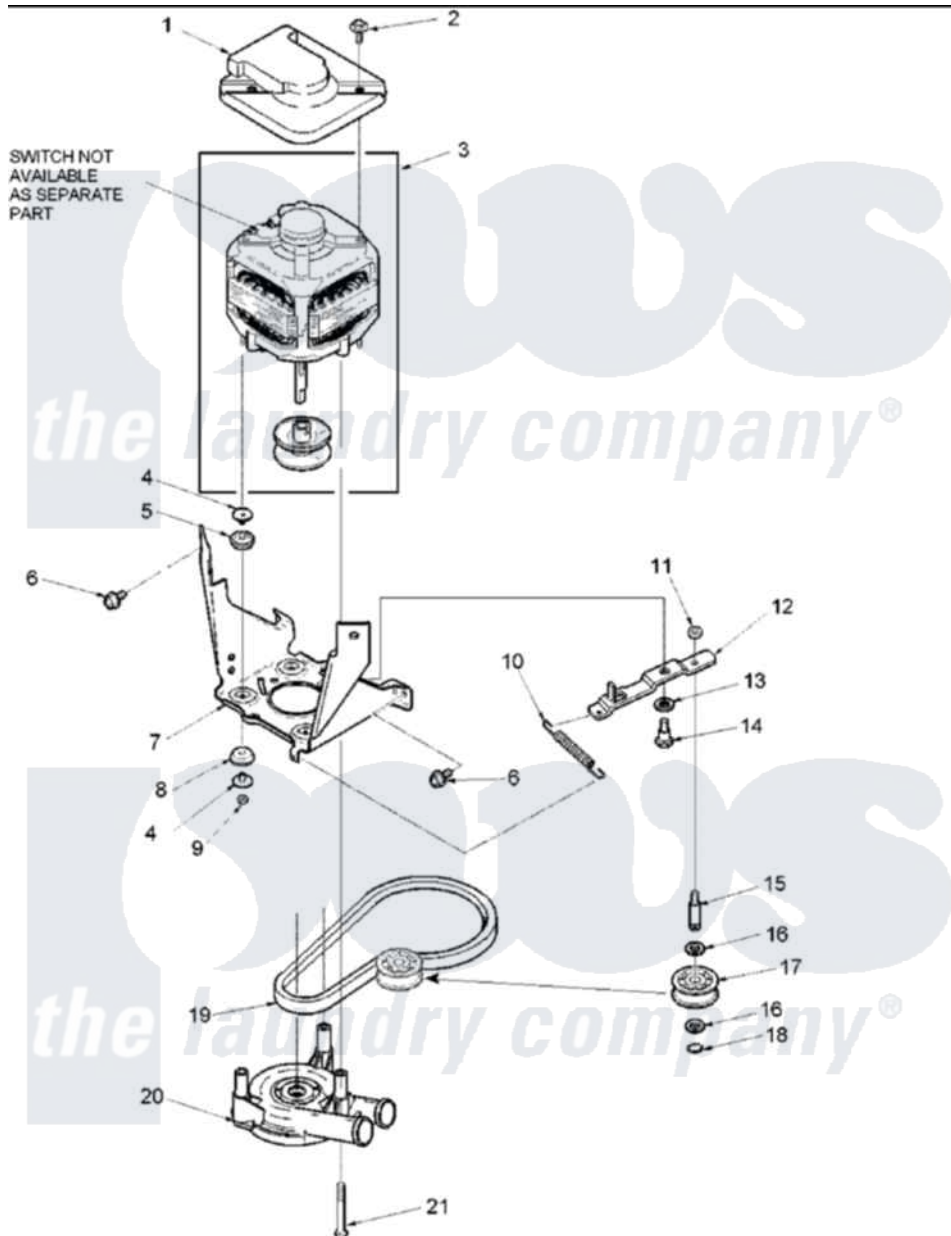

Amana ALW432RAW (BOM: PALW432RAW) 07 - MOTOR, BELT, PUMP & IDLER ASSEMBLY

Amana Residential Amana ALW432RAW (BOM: PALW432RAW) Washer Parts Parts Diagram 07 - MOTOR, BELT, PUMP & IDLER ASSEMBLY

[Click on the part number to view part](#)

Item	Original Part Number	Replaced By	Status	Part Description
1	40112301			Shield, Motor
2	40046701	4312464		Screw
3	40095003	27001215		Motor W/Pulley
4	40053701			Post, Isolator
5	40053801			Mount, Motor Upper
6	40105601	40128701		Screw, 5/16-18 X .50
7	40015502		Not Available	BRACKET, MOTOR MOUNT
8	40054301			Mount, Motor Lower
9	40095101	Y707702		Locknut
10	40061401			Spring, Idler Lever
11	40038801			Jamnut, 3/8-16
12	40041002			Lever, Idler
13	40054701			Washer
14	40038901			Screw, 1/4-20
15	56461			Shaft

16	52549	Washer, 501 ID X3/4 Odx
17	40045001	Idler Pulley Assembly
18	23748	Ring, Retaining
19	27001007	Belt, Spin
20	40040301	27001233 Pump
21	40063701	Screw, 10-16 x 1.75