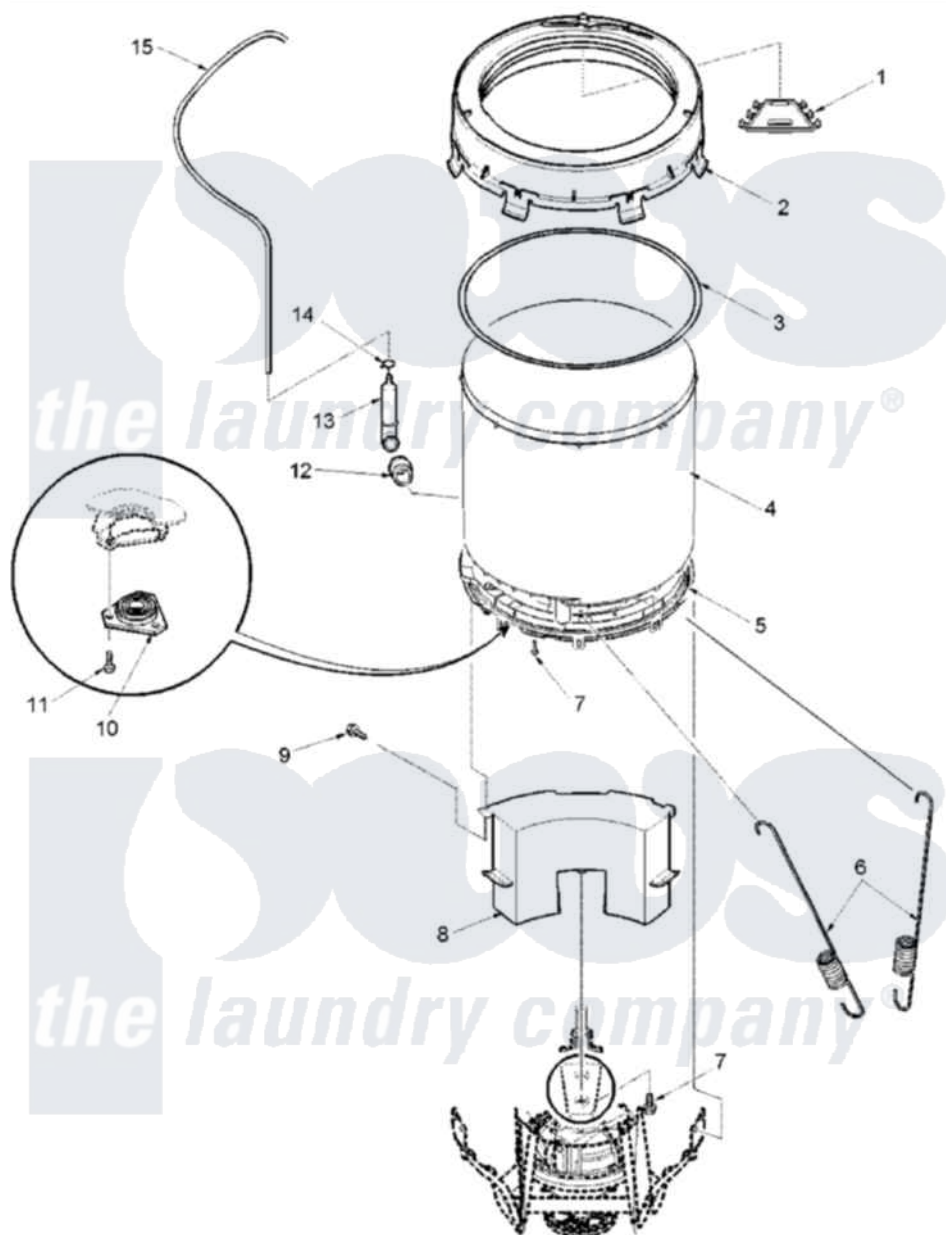

# Amana ALW432RAW (BOM: PALW432RAW) 08 - OUTER TUB & PRESSURE TUBE

Amana Residential Amana ALW432RAW (BOM: PALW432RAW) Washer Parts Parts Diagram 08 - OUTER TUB & PRESSURE TUBE

[Click on the part number to view part](#)

Item	Original Part Number	Replaced By	Status	Part Description
1	40001901		Not Available	CHANNEL, WATER INLET
2	40112001P		Not Available	COVER, OUTER TUB
3	<a href="#">40076601</a>			Gasket, Tub Cover
4	40111001	<a href="#">40111001P</a>		Tub, Plastic Outer
5	40001102	<a href="#">40001102P</a>		Bottom, Outer Tub
6	<a href="#">40045202</a>			Spring, Tall Tub
7	<a href="#">40064301</a>			Screw, 1/4-15 x 3/4 Hex
8	<a href="#">40015901</a>			Assembly Counter Weight
9	<a href="#">40070401</a>			Screw, 1/4-20 x 7/8 Hex
10	40004201	<a href="#">40004201P</a>		Main Bearing Assembly
11	40105601	<a href="#">40128701</a>		Screw, 5/16-18 X .50
12	<a href="#">40037801</a>			Grommet
13	<a href="#">40008501</a>			Assembly, Pressure Bulb
14	40109101	<a href="#">285655</a>		Clamp, Hose
15	40065001	<a href="#">21001748</a>		Hose, Pressure Switch