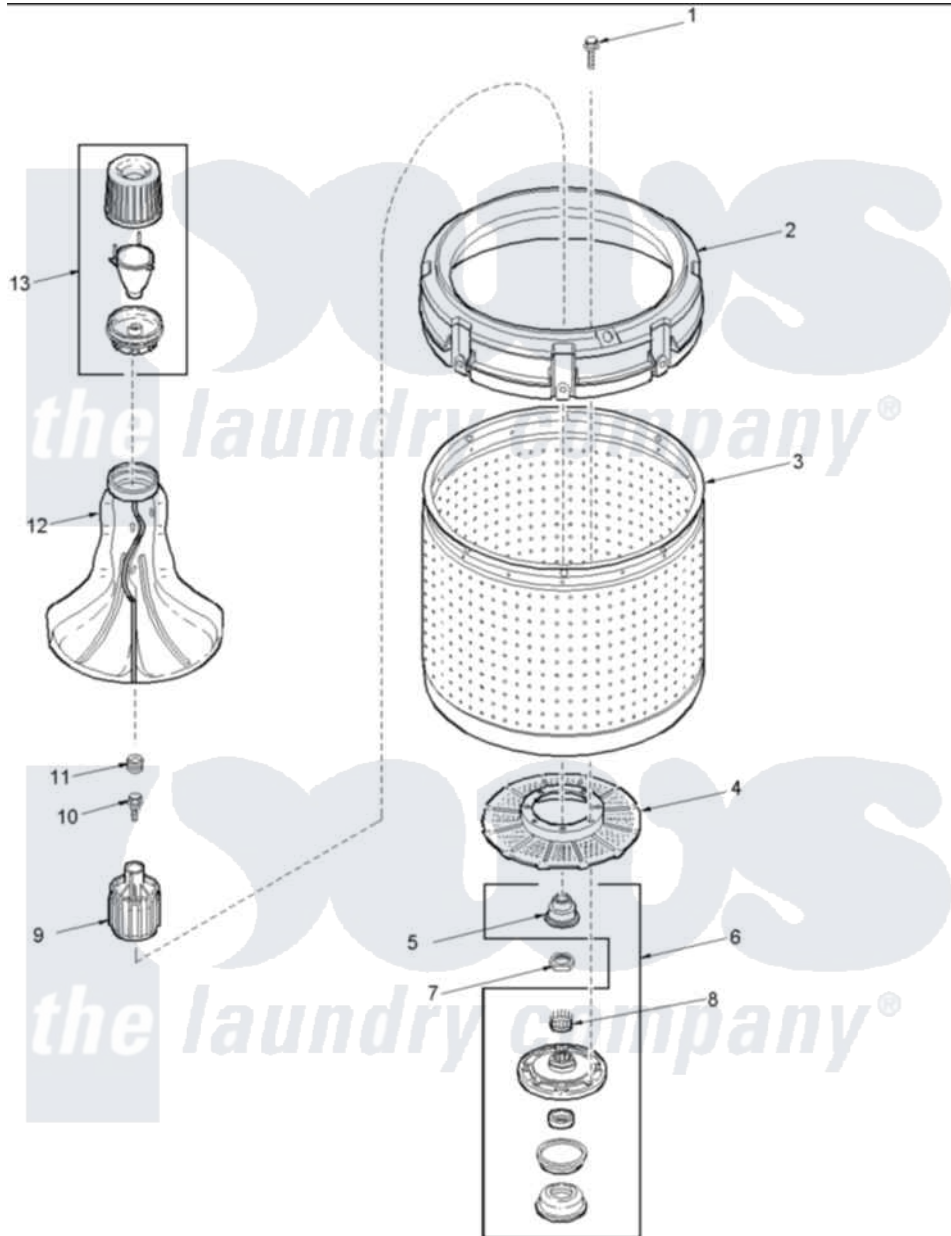

Amana ALW450QAC (BOM: PALW450QAC1) 01 - Agitator, Drive Bell, Washtub and Hub

Amana Residential Amana ALW450QAC (BOM: PALW450QAC1) Washer Parts Parts Diagram 01 - Agitator, Drive Bell, Washtub and Hub

[Click on the part number to view part](#)

Item	Original Part Number	Replaced By	Status	Part Description
1	40063301	3400527		Screw
2	40002901	27001052		Balance Ring
3	40000801	719P3		Assembly- Wash
4	40008001			Filter, Lint
5	40016101			Seal, Bell Drive
6	R9900457			Kit, Hub And Seal
7	40016301			Nut, Lock
8	40008301			Insert, Spline
9	R9900189			Kit, Drive Bell And Seal
10	40065102			Screw, Shoulder 1/4
11	40008401			Plug, Bell
12	40000501W			Agitator, Flex Vane
13	40002101W			Assembly, Fabric Softner