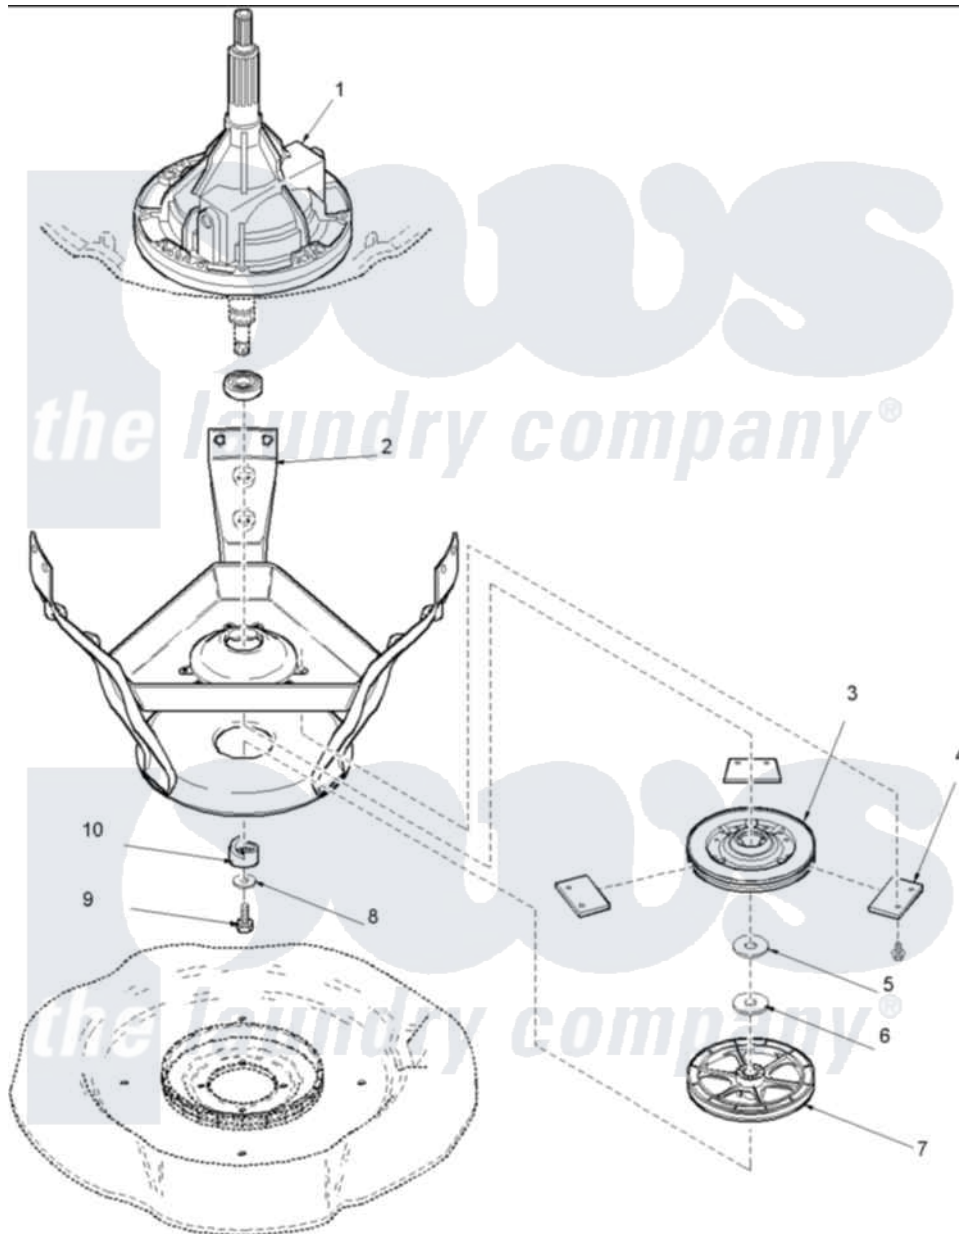

# Amana ALW450QAC (BOM: PALW450QAC1) 03 - Bearings, Brake, and Transmission

Amana Residential Amana ALW450QAC (BOM: PALW450QAC1) Washer Parts Parts Diagram 03 - Bearings, Brake, and Transmission  
 Click on the part number to view part

Item	Original Part Number	Replaced By	Status	Part Description
1	40065301	<a href="#">12002178</a>		Transmison
2	40070002	<a href="#">12002013</a>		Base
3	40003103	<a href="#">R9900474</a>		Brake Assembly
4	<a href="#">R0000014</a>			Kit, Brake Pad
5	<a href="#">40065701</a>			Washer, 2 Odx.63 ID
6	<a href="#">40063201</a>			Washer, Flat
7	<a href="#">40047202</a>			Pulley, Spin
8	<a href="#">40041501</a>			Washer
9	<a href="#">40063401</a>			Screw, 1/4-20 x 5/8 Hex
10	40047401	<a href="#">40047402</a>		Helix, Plastic
NI	<a href="#">26594P</a>			Grease, Silicone - 2 Oz Tube