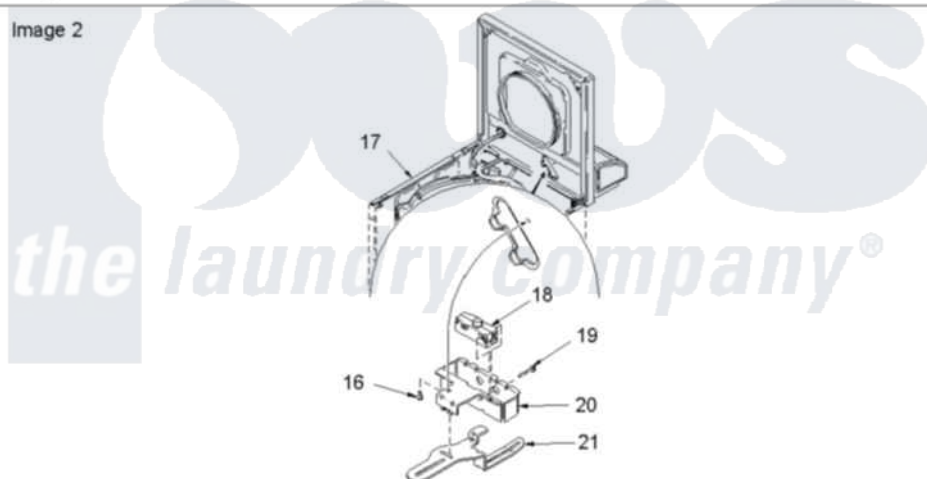

Amana ALW450QAC (BOM: PALW450QAC1) 04 - Cabinet Top, Door, and Door Switch

Image 1

Image 2

Amana Residential Amana ALW450QAC (BOM: PALW450QAC1) Washer Parts Parts Diagram 04 - Cabinet Top, Door, and Door Switch

[Click on the part number to view part](#)

Item	Original Part Number	Replaced By	Status	Part Description
1	40111301C		Not Available	LID,W/INSTRUCTIONS
2	40121402			Panel, Back
3	501086	90767		Screw, 8A X 3/8 HeX Washer Head Tapping
4	40038001			Bumper
5	40039201	W10119828		Screw, Lid Hinge Mounting
6	40008201			Bushing, Hinge
7	40094002			Hinge, Lid Left Stop
8	40094101			Hinge, Lid Right Pass
9	20530			Screw, 10-24 x 3/8 Hex
10	40093901			Dispenser, Bleach
11	40063901			Clip, Hold Down
12	40000202C	27001183		Top
13	40102101			Cap, Hinge
14	503661	27001200		Screw

15	56080	22001650	Fastener, Spring
16	501086	90767	Screw, 8A X 3/8 HeX Washer Head Tapping
17	40076402C	40076402CP	Cabinet, Dryer And Washer
18	40035001	27001095	Switch, Lid
19	40040701		Screw, Tapping No.6b-20
20	40009801		Holder, Lid Switch
21	40009701		Arm, Lid Switch