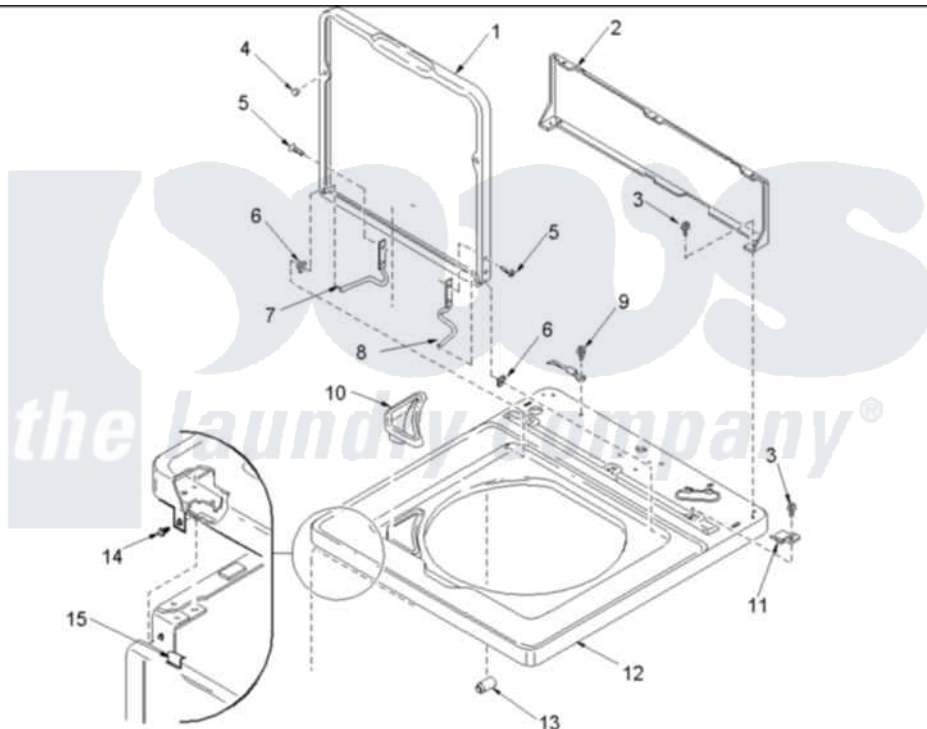

Amana ALW450QAC (BOM: PALW450QAC1) 04 - Cabinet Top, Door, and Door Switch

Image 1

Image 2

Amana Residential Amana ALW450QAC (BOM: PALW450QAC1) Washer Parts Parts Diagram 04 - Cabinet Top, Door, and Door Switch

[Click on the part number to view part](#)

Item	Original Part Number	Replaced By	Status	Part Description
1	40111301C		Not Available	LID,W/INSTRUCTIONS
2	40121402			Panel, Back
3	501086	90767		Screw, 8A X 3/8 HeX Washer Head Tapping
4	40038001			Bumper
5	40039201	W10119828		Screw, Lid Hinge Mounting
6	40008201			Bushing, Hinge
7	40094002			Hinge, Lid Left Stop
8	40094101			Hinge, Lid Right Pass
9	20530			Screw, 10-24 x 3/8 Hex
10	40093901			Dispenser, Bleach
11	40063901			Clip, Hold Down
12	40000202C	27001183		Top
13	40102101			Cap, Hinge
14	503661	27001200		Screw

15	56080	22001650	Fastener, Spring
16	501086	90767	Screw, 8A X 3/8 HeX Washer Head Tapping
17	40076402C	40076402CP	Cabinet, Dryer And Washer
18	40035001	27001095	Switch, Lid
19	40040701		Screw, Tapping No.6b-20
20	40009801		Holder, Lid Switch
21	40009701		Arm, Lid Switch