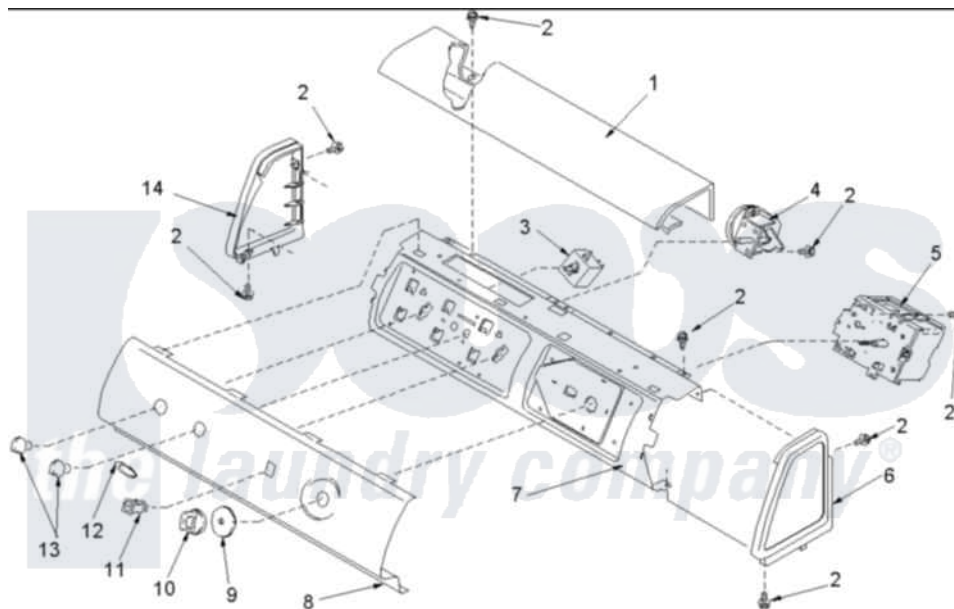

Amana ALW450QAC (BOM: PALW450QAC1) 05 - Control Panels

Amana [Residential Amana ALW450QAC \(BOM: PALW450QAC1\) Washer Parts](#) Parts Diagram 05 - Control Panels
 Click on the part number to view part

Item	Original Part Number	Replaced By	Status	Part Description
1	503674C			Cover, Top
2	501086	90767		Screw, 8A X 3/8 HeX Washer Head Tapping
3	40046601			Switch, Temperature Select
4	40077201			Switch, Pressure
5	40059201			Timer, 115V/60Hz
6	40012701C		Not Available	ENDCAP (RT-BSQ)
7	40039601			Support, Control Panel
8	40090302C		Not Available	PANEL,GRAPHIC(BISQUE)
9	40013701C	27001134		Dial- Time
10	40014001C			Assembly, Timer Knob
11	38424L	38424W		Switch, Rocker
12	40083301			Medallion
13	40013401C			Assembly, Selector Knob
14	40012702C		Not Available	ENDCAP (LT-BSQ)
NI	40098701	27001142		Cord, Power
"	40100001	27001041		Harness, Base Wire