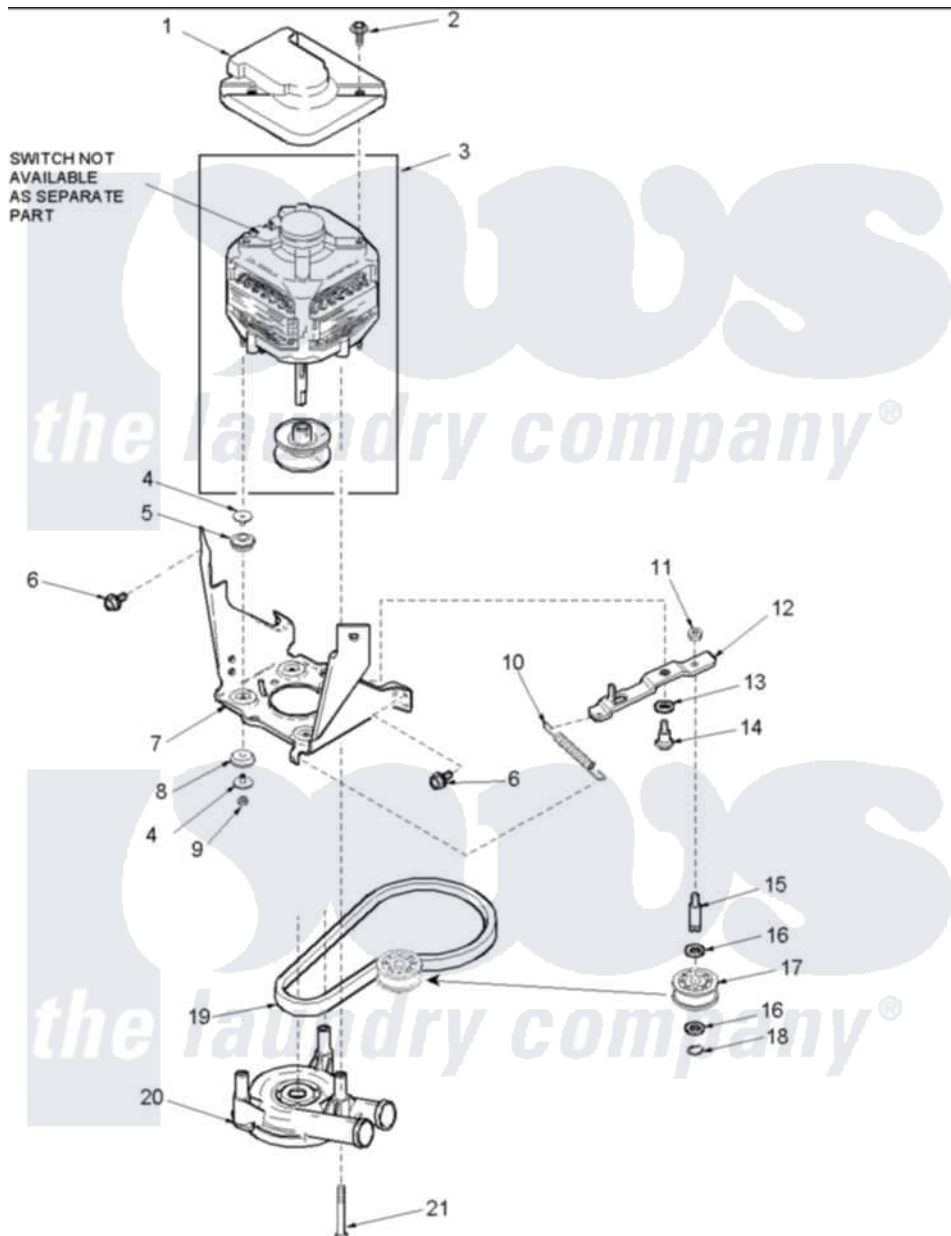

Amana ALW450QAC (BOM: PALW450QAC1) 07 - Motor, Belt, Pump, and Idler Assy

Amana Residential Amana ALW450QAC (BOM: PALW450QAC1) Washer Parts Parts Diagram 07 - Motor, Belt, Pump, and Idler Assy

Click on the part number to view part

Item	Original Part Number	Replaced By	Status	Part Description
1	40112301			Shield, Motor
2	40046701	4312464		Screw
3	40095003	27001215		Motor W/Pulley
4	40053701			Post, Isolator
5	40053801			Mount, Motor Upper
6	40105601	40128701		Screw, 5/16-18 X .50
7	40015502		Not Available	BRACKET, MOTOR MOUNT
8	40054301			Mount, Motor Lower
9	40095101	Y707702		Locknut
10	40061401			Spring, Idler Lever
11	40038801			Jamnut, 3/8-16
12	40041002			Lever, Idler
13	40054701			Washer
14	40038901			Screw, 1/4-20
15	56461			Shaft

16	52549		Washer, 501 ID X3/4 Odx
17	40045001		Idler Pulley Assembly
18	23748		Ring, Retaining
19	40053607	27001007	Belt, Spin
20	40040301	27001233	Pump
21	40063701		Screw, 10-16 x 1.75
NI	40069501	Not Available	MOTOR MOUNT LOWER ASSEMBLY
"	40069401	Not Available	MOTOR MOUNT UPPER ASSEMBLY