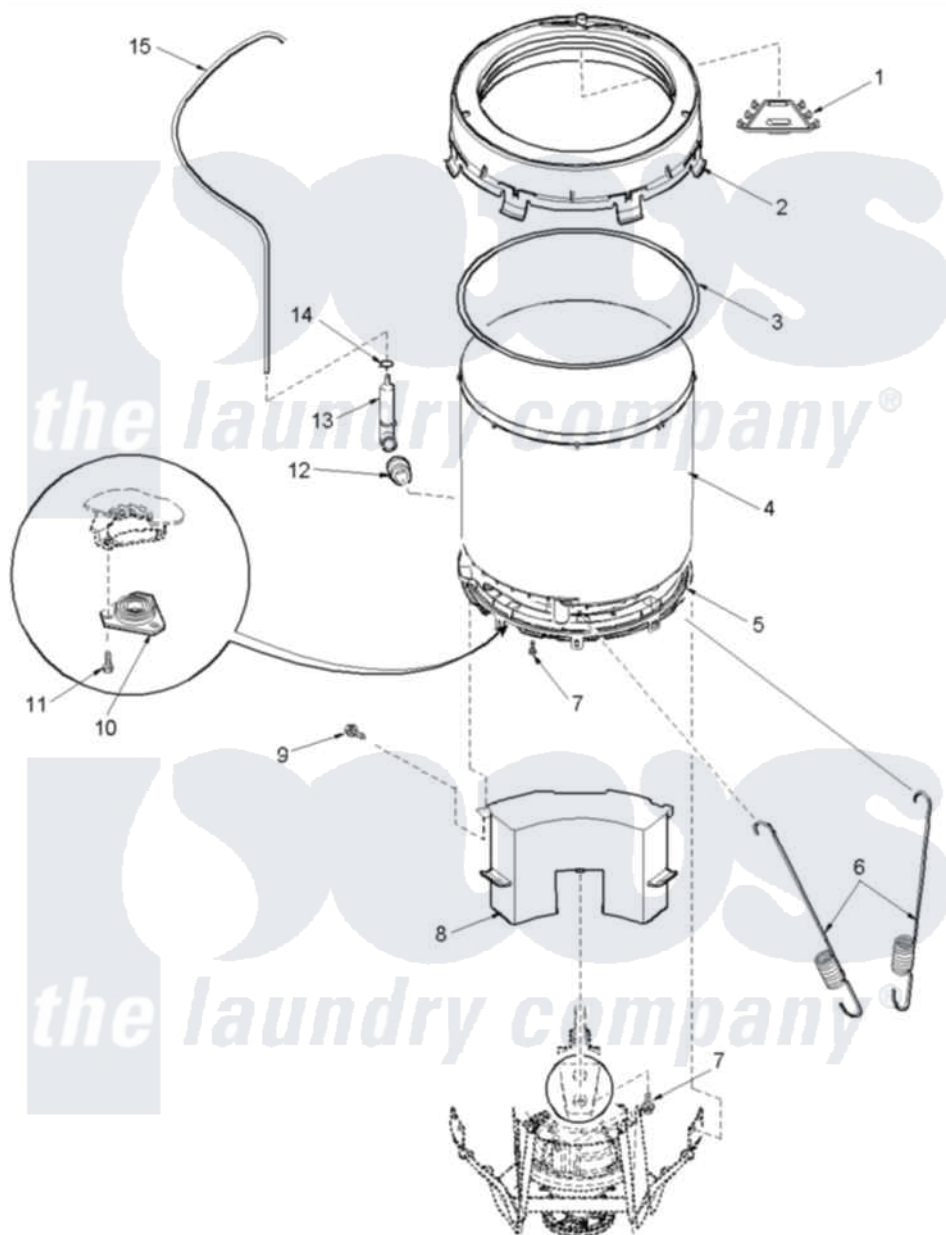

# Amana ALW450QAC (BOM: PALW450QAC1) 08 - Outer Tub and Pressure Tube

Amana Residential Amana ALW450QAC (BOM: PALW450QAC1) Washer Parts Parts Diagram 08 - Outer Tub and Pressure Tube

[Click on the part number to view part](#)

Item	Original Part Number	Replaced By	Status	Part Description
1	40001901		Not Available	CHANNEL, WATER INLET
2	40111101		Not Available	COVER, OUTER TUB
3	<a href="#">40076601</a>			Gasket, Tub Cover
4	40111001	<a href="#">40111001P</a>		Tub, Plastic Outer
5	40001102	<a href="#">40001102P</a>		Bottom, Outer Tub
6	<a href="#">40045202</a>			Spring, Tall Tub
7	<a href="#">40064301</a>			Screw, 1/4-15 x 3/4 Hex
8	<a href="#">40015901</a>			Assembly Counter Weight
9	<a href="#">40070401</a>			Screw, 1/4-20 x 7/8 Hex
10	40004201	<a href="#">40004201P</a>		Main Bearing Assembly
11	40105601	<a href="#">40128701</a>		Screw, 5/16-18 X .50
12	<a href="#">40037801</a>			Grommet
13	<a href="#">40008501</a>			Assembly, Pressure Bulb
14	40109101	<a href="#">285655</a>		Clamp, Hose
15	40065001	<a href="#">21001748</a>		Hose, Pressure Switch