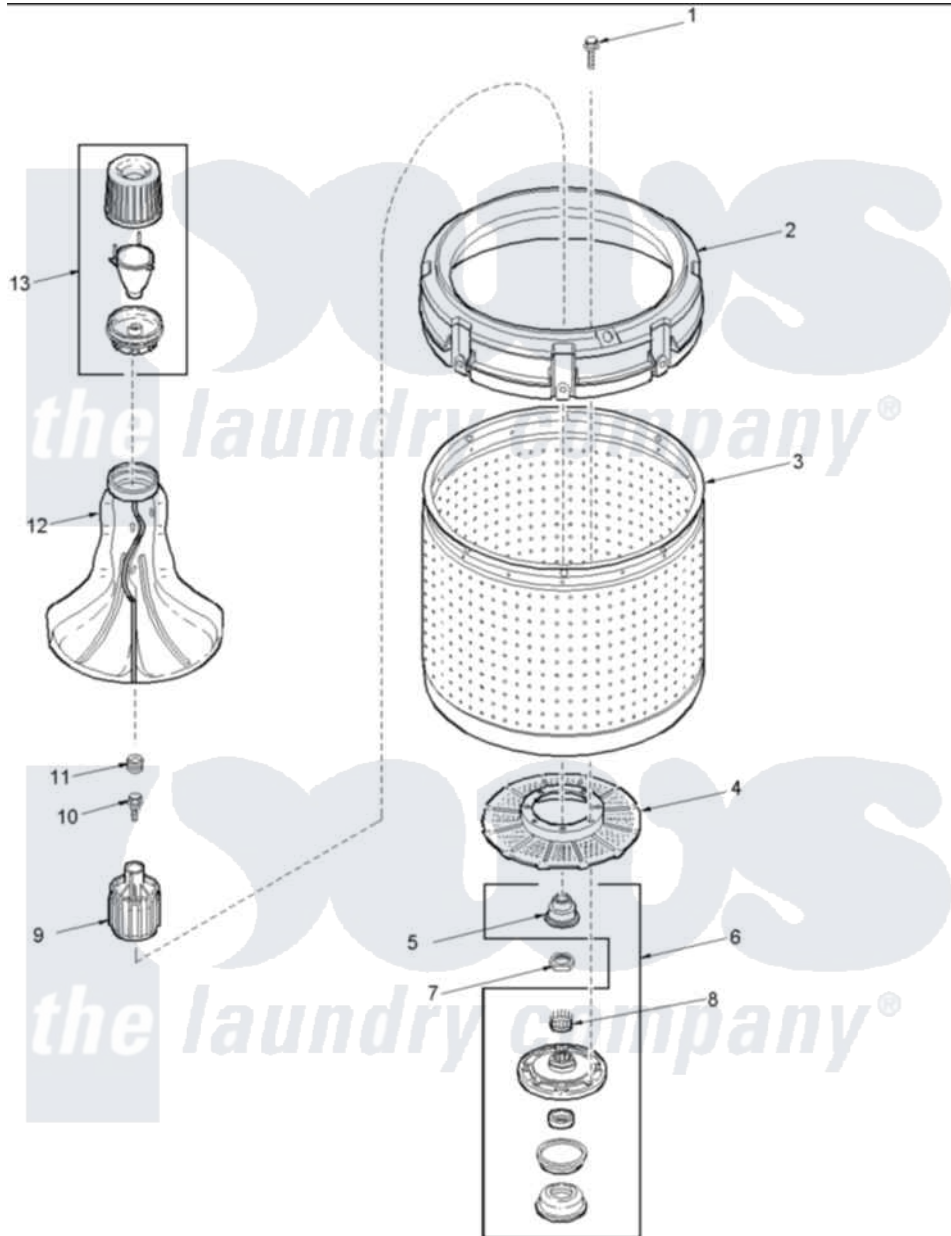

**Amana ALW450QAW (BOM: PALW450QAW1) 01 - Agitator, Drive Bell, Washtub and Hub**

Amana Residential Amana ALW450QAW (BOM: PALW450QAW1) Washer Parts Parts Diagram 01 - Agitator, Drive Bell, Washtub and Hub

[Click on the part number to view part](#)

Item	Original Part Number	Replaced By	Status	Part Description
1	40063301	<a href="#">3400527</a>		Screw
2	40002901	<a href="#">27001052</a>		Balance Ring
3	40000801	<a href="#">719P3</a>		Assembly- Wash
4	<a href="#">40008001</a>			Filter, Lint
5	<a href="#">40016101</a>			Seal, Bell Drive
6	<a href="#">R9900457</a>			Kit, Hub And Seal
7	<a href="#">40016301</a>			Nut, Lock
8	<a href="#">40008301</a>			Insert, Spline
9	<a href="#">R9900189</a>			Kit, Drive Bell And Seal
10	<a href="#">40065102</a>			Screw, Shoulder 1/4
11	<a href="#">40008401</a>			Plug, Bell
12	<a href="#">40000501W</a>			Agitator, Flex Vane
13	<a href="#">40002101W</a>			Assembly, Fabric Softner