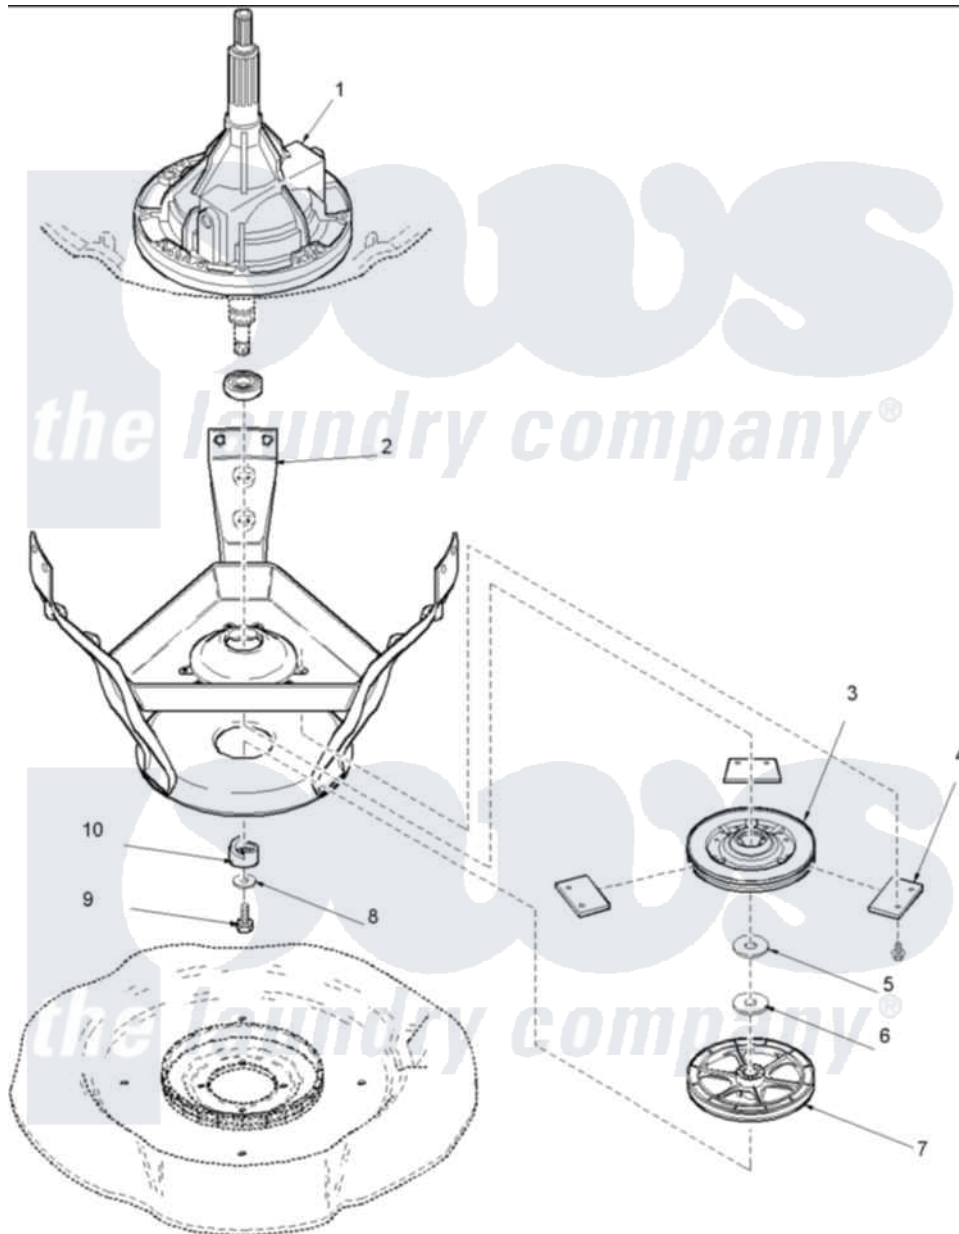

Amana ALW450QAW (BOM: PALW450QAW1) 03 - Bearings, Brake, and Transmission

Amana Residential Amana ALW450QAW (BOM: PALW450QAW1) Washer Parts Parts Diagram 03 - Bearings, Brake, and Transmission

[Click on the part number to view part](#)

Item	Original Part Number	Replaced By	Status	Part Description
1	40065301	12002178		Transmison
2	40070002	12002013		Base
3	40003103	R9900474		Brake Assembly
4	R0000014			Kit, Brake Pad
5	40065701			Washer, 2 Odx.63 ID
6	40063201			Washer, Flat
7	40047202			Pulley, Spin
8	40041501			Washer
9	40063401			Screw, 1/4-20 x 5/8 Hex
10	40047401	40047402		Helix, Plastic
NI	26594P			Grease, Silicone - 2 Oz Tube