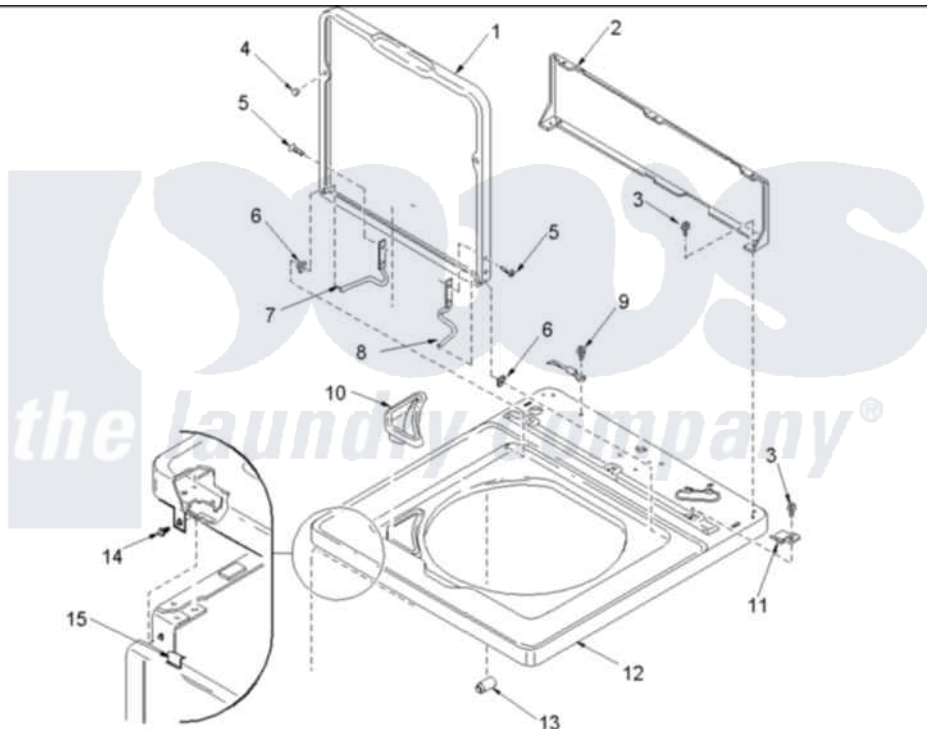

Amana ALW450QAW (BOM: PALW450QAW1) 04 - Cabinet Top, Door, and Door Switch

Image 1

Image 2

Amana Residential Amana ALW450QAW (BOM: PALW450QAW1) Washer Parts Parts Diagram 04 - Cabinet Top, Door, and Door Switch

[Click on the part number to view part](#)

Item	Original Part Number	Replaced By	Status	Part Description
1	40111301W	27001093		Lid
2	40121402			Panel, Back
3	501086	90767		Screw, 8A X 3/8 HeX Washer Head Tapping
4	40038001			Bumper
5	40039201	W10119828		Screw, Lid Hinge Mounting
6	40008201			Bushing, Hinge
7	40094002			Hinge, Lid Left Stop
8	40094101			Hinge, Lid Right Pass
9	20530			Screw, 10-24 x 3/8 Hex
10	40093901			Dispenser, Bleach
11	40063901			Clip, Hold Down
12	40000202W	27001182		Top
13	40102101			Cap, Hinge
14	503661	27001200		Screw

15	56080	22001650	Fastener, Spring
16	501086	90767	Screw, 8A X 3/8 HeX Washer Head Tapping
17	40076402W	37001284	Cabinet As Pack
18	40035001	27001095	Switch, Lid
19	40040701		Screw, Tapping No.6b-20
20	40009801		Holder, Lid Switch
21	40009701		Arm, Lid Switch