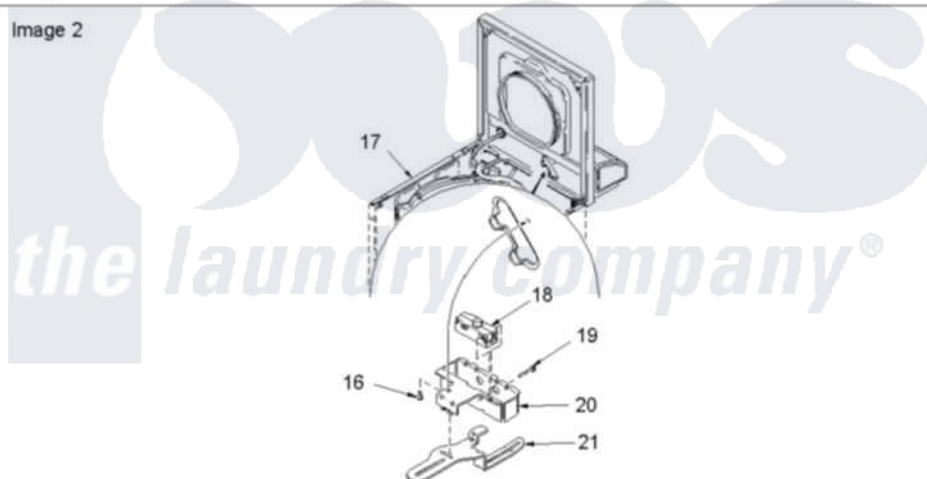

Amana ALW450QAW (BOM: PALW450QAW1) 04 - Cabinet Top, Door, and Door Switch

Image 1

Image 2

Amana Residential Amana ALW450QAW (BOM: PALW450QAW1) Washer Parts Parts Diagram 04 - Cabinet Top, Door, and Door Switch

[Click on the part number to view part](#)

Item	Original Part Number	Replaced By	Status	Part Description
1	40111301W	27001093		Lid
2	40121402			Panel, Back
3	501086	90767		Screw, 8A X 3/8 HeX Washer Head Tapping
4	40038001			Bumper
5	40039201	W10119828		Screw, Lid Hinge Mounting
6	40008201			Bushing, Hinge
7	40094002			Hinge, Lid Left Stop
8	40094101			Hinge, Lid Right Pass
9	20530			Screw, 10-24 x 3/8 Hex
10	40093901			Dispenser, Bleach
11	40063901			Clip, Hold Down
12	40000202W	27001182		Top
13	40102101			Cap, Hinge
14	503661	27001200		Screw

15	56080	22001650	Fastener, Spring
16	501086	90767	Screw, 8A X 3/8 HeX Washer Head Tapping
17	40076402W	37001284	Cabinet As Pack
18	40035001	27001095	Switch, Lid
19	40040701		Screw, Tapping No.6b-20
20	40009801		Holder, Lid Switch
21	40009701		Arm, Lid Switch