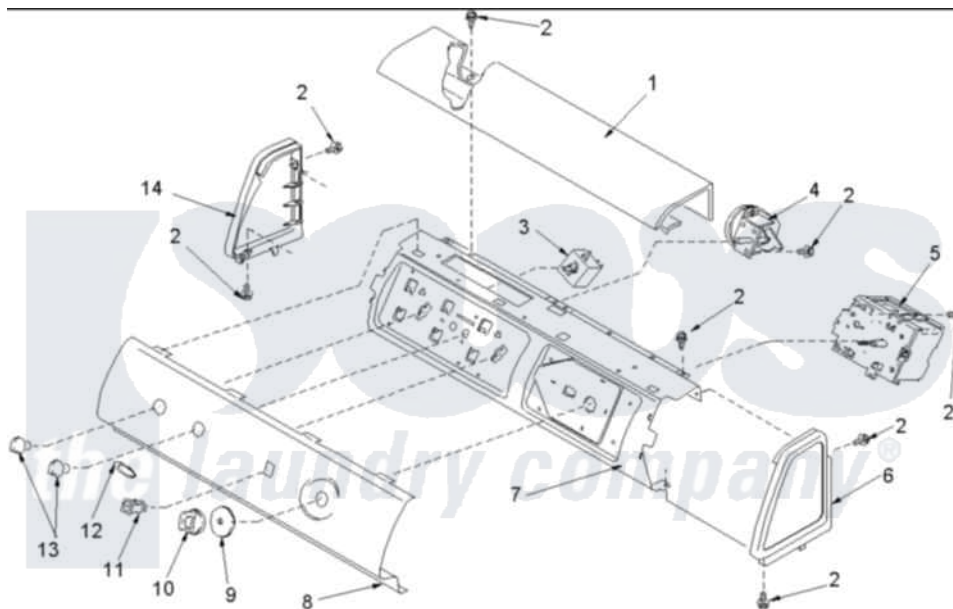

# Amana ALW450QAW (BOM: PALW450QAW1) 05 - Control Panels

Amana Residential Amana ALW450QAW (BOM: PALW450QAW1) Washer Parts Parts Diagram 05 - Control Panels  
 Click on the part number to view part

Item	Original Part Number	Replaced By	Status	Part Description
1	<a href="#">503674W</a>			Cover, Top
2	501086	<a href="#">90767</a>		Screw, 8A X 3/8 HeX Washer Head Tapping
3	<a href="#">40046601</a>			Switch, Temperature Select
4	<a href="#">40077201</a>			Switch, Pressure
5	<a href="#">40059201</a>			Timer, 115V/60Hz
6	40012701W		Not Available	ENDCAP (RT-WHT)
7	<a href="#">40039601</a>			Support, Control Panel
8	40073004W		Not Available	PANEL, GRAPHIC(WHITE)
9	40013701W	<a href="#">27001134</a>		Dial- Time
10	40014001W	<a href="#">27001133</a>		Knob- Time
11	<a href="#">38424W</a>			Switch, Rocker
12	<a href="#">40083301</a>			Medallion
13	40013401W	<a href="#">27001137</a>		Knob Sele
14	<a href="#">40012702W</a>			Endcap
NI	40098701	<a href="#">27001142</a>		Cord, Power
"	40100001	<a href="#">27001041</a>		Harness, Base Wire