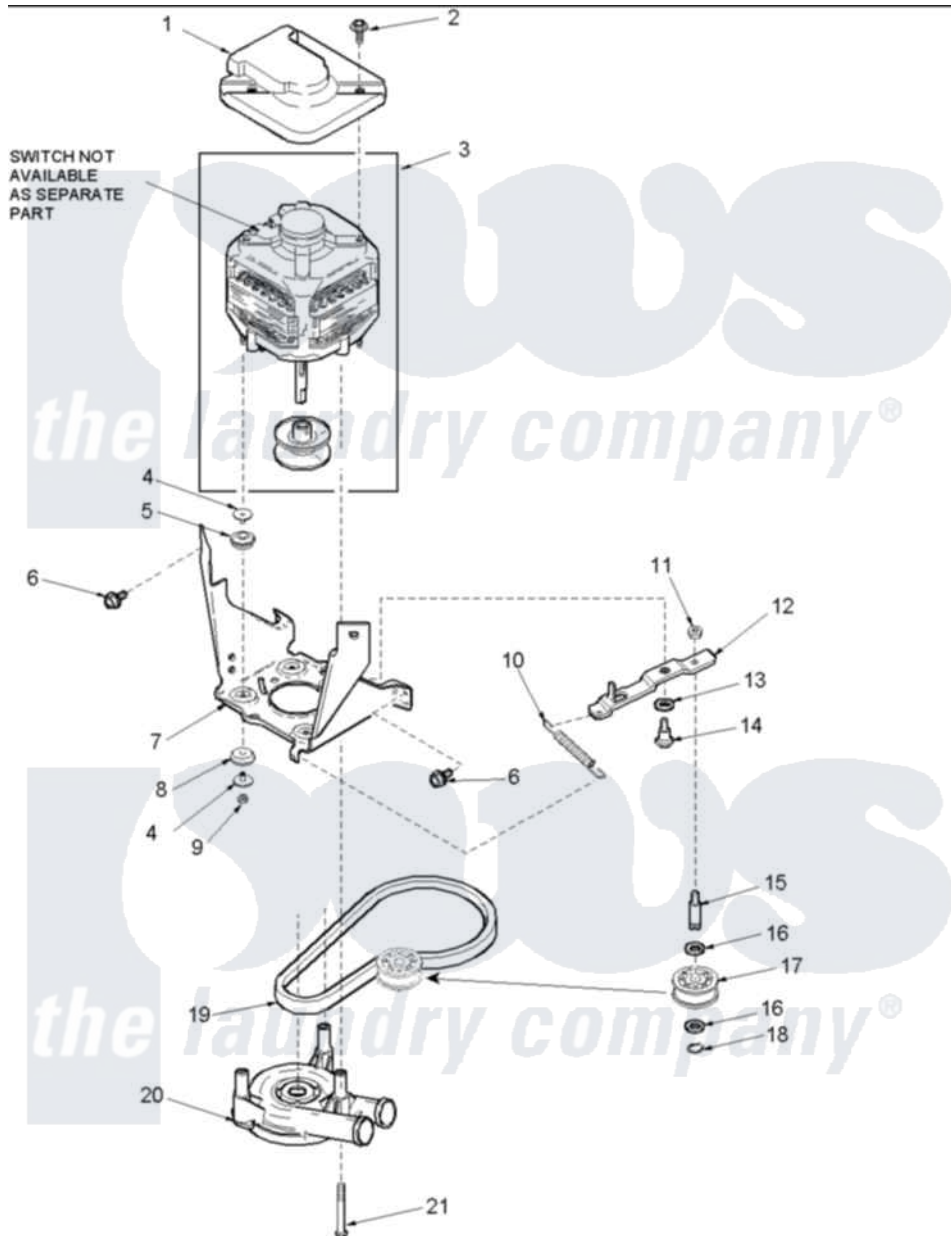

Amana ALW450QAW (BOM: PALW450QAW1) 07 - Motor, Belt, Pump, and Idler Assy

Amana Residential Amana ALW450QAW (BOM: PALW450QAW1) Washer Parts Diagram 07 - Motor, Belt, Pump, and Idler Assy

Click on the part number to view part

Item	Original Part Number	Replaced By	Status	Part Description
1	40112301			Shield, Motor
2	40046701	4312464		Screw
3	40095003	27001215		Motor W/Pulley
4	40053701			Post, Isolator
5	40053801			Mount, Motor Upper
6	40105601	40128701		Screw, 5/16-18 X .50
7	40015502		Not Available	BRACKET, MOTOR MOUNT
8	40054301			Mount, Motor Lower
9	40095101	Y707702		Locknut
10	40061401			Spring, Idler Lever
11	40038801			Jamnut, 3/8-16
12	40041002			Lever, Idler
13	40054701			Washer
14	40038901			Screw, 1/4-20
15	56461			Shaft

16	52549		Washer, 501 ID X3/4 Odx
17	40045001		Idler Pulley Assembly
18	23748		Ring, Retaining
19	40053607	27001007	Belt, Spin
20	40040301	27001233	Pump
21	40063701		Screw, 10-16 x 1.75
NI	40069501	Not Available	MOTOR MOUNT LOWER ASSEMBLY
"	40069401	Not Available	MOTOR MOUNT UPPER ASSEMBLY