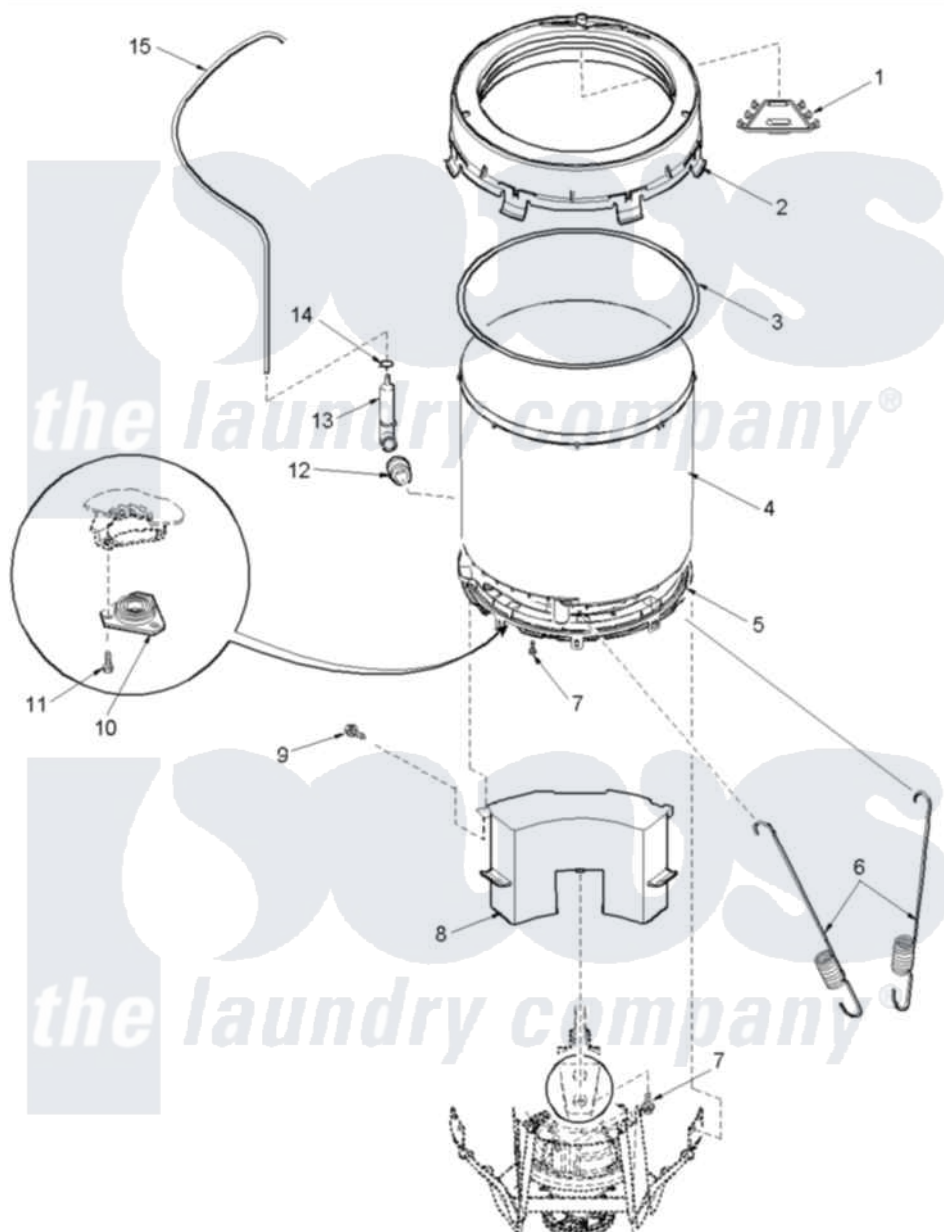

# Amana ALW450QAW (BOM: PALW450QAW1) 08 - Outer Tub and Pressure Tube

Amana Residential Amana ALW450QAW (BOM: PALW450QAW1) Washer Parts Parts Diagram 08 - Outer Tub and Pressure Tube

Click on the part number to view part

Item	Original Part Number	Replaced By	Status	Part Description
1	40001901		Not Available	CHANNEL, WATER INLET
2	40111101		Not Available	COVER, OUTER TUB
3	<a href="#">40076601</a>			Gasket, Tub Cover
4	40111001	<a href="#">40111001P</a>		Tub, Plastic Outer
5	40001102	<a href="#">40001102P</a>		Bottom, Outer Tub
6	<a href="#">40045202</a>			Spring, Tall Tub
7	<a href="#">40064301</a>			Screw, 1/4-15 x 3/4 Hex
8	<a href="#">40015901</a>			Assembly Counter Weight
9	<a href="#">40070401</a>			Screw, 1/4-20 x 7/8 Hex
10	40004201	<a href="#">40004201P</a>		Main Bearing Assembly
11	40105601	<a href="#">40128701</a>		Screw, 5/16-18 X .50
12	<a href="#">40037801</a>			Grommet
13	<a href="#">40008501</a>			Assembly, Pressure Bulb
14	40109101	<a href="#">285655</a>		Clamp, Hose
15	40065001	<a href="#">21001748</a>		Hose, Pressure Switch