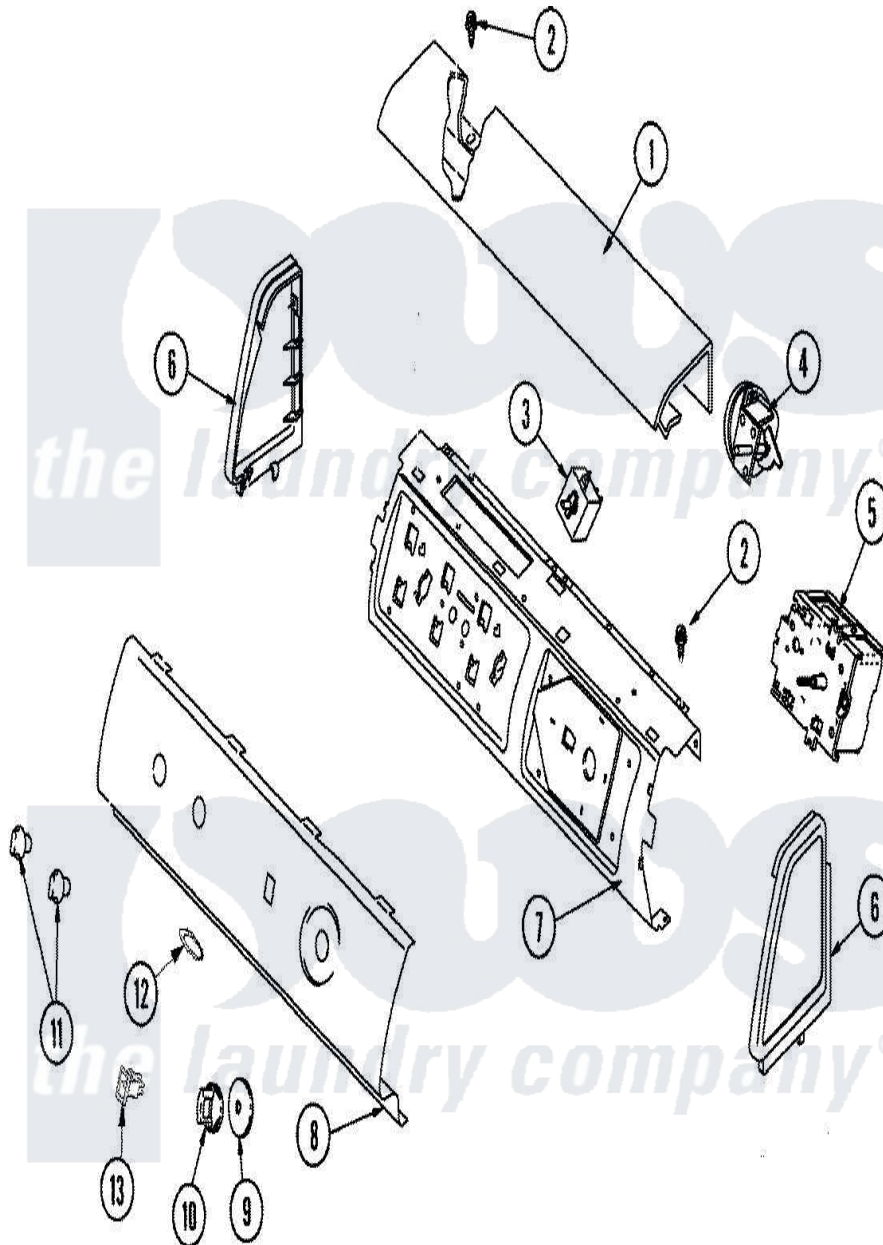

# Amana ALW480DAC 02 - CONTROL PANEL

Amana [Residential Amana ALW480DAC Washer Parts](#) Parts Diagram 02 - CONTROL PANEL  
 Click on the part number to view part

Item	Original Part Number	Replaced By	Status	Part Description
1	<a href="#">503674C</a>			Cover, Top
2	501086	<a href="#">90767</a>		Screw, 8A X 3/8 HeX Washer Head Tapping
3	<a href="#">40046601</a>			Switch, Temperature Select
4	<a href="#">40055101</a>			Switch, Pressure
5	<a href="#">40073801</a>			Timer, 12 Cycle
6	40012702C		Not Available	ENDCAP (LT-BSQ)
"	40012701C		Not Available	ENDCAP (RT-BSQ)
7	<a href="#">40039601</a>			Support, Control Panel
8	40090402C		Not Available	PANEL,GRAPHIC(BISQUE)
9	40013701C	<a href="#">27001134</a>		Dial- Time
10	<a href="#">40014001C</a>			Assembly, Timer Knob
11	<a href="#">40013401C</a>			Assembly, Selector Knob
12	<a href="#">40083301</a>			Medallion
13	38424L	<a href="#">38424W</a>		Switch, Rocker