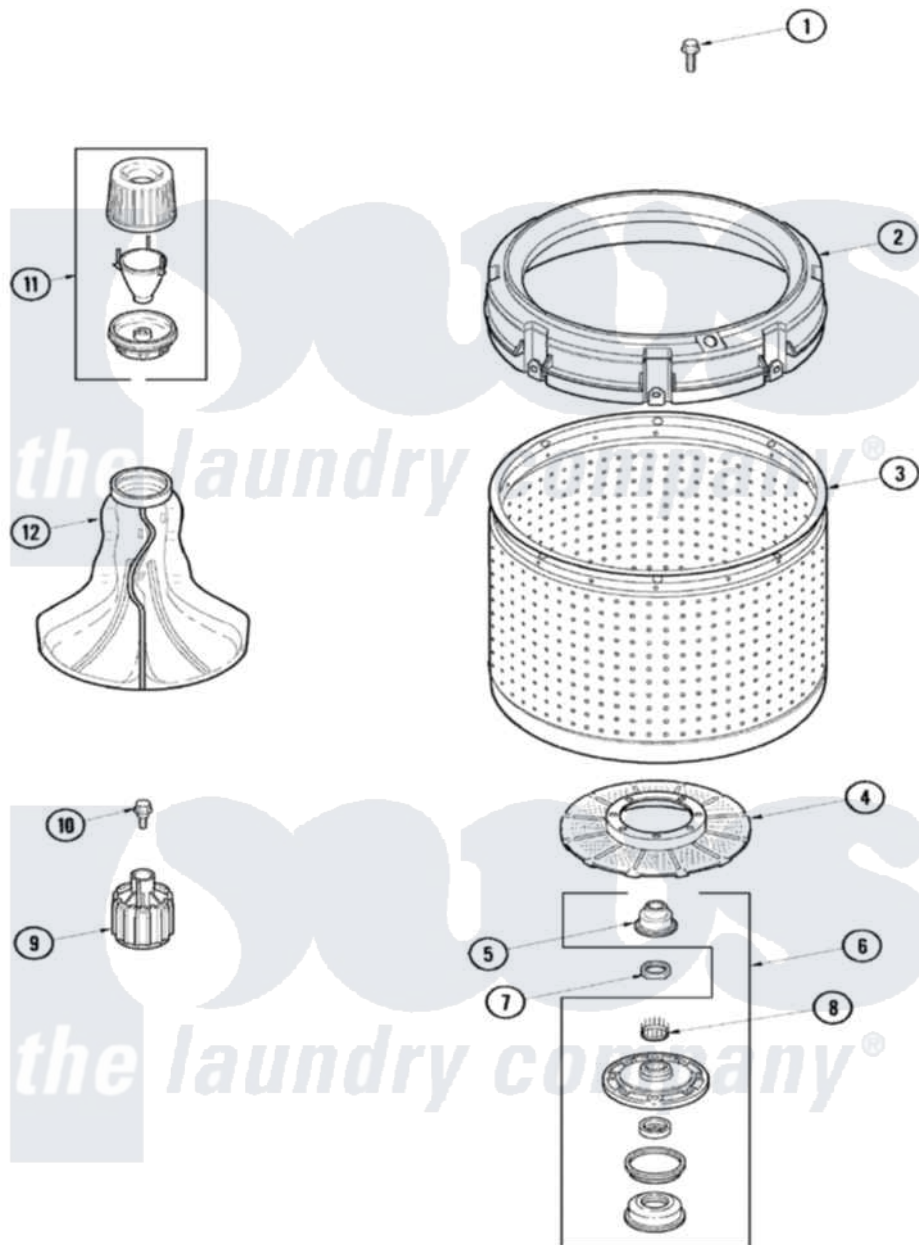

Amana ALW480DAC 03 - INNER TUB

Amana Residential Amana ALW480DAC Washer Parts Parts Diagram 03 - INNER TUB
 Click on the part number to view part

Item	Original Part Number	Replaced By	Status	Part Description
1	40063301	3400527		Screw
2	40002901	27001052		Balance Ring
3	40000801P	719P3		Assembly- Wash
4	40008001			Filter, Lint
5	40016101			Seal, Bell Drive
6	R9900457			Kit, Hub And Seal
7	40016301			Nut, Lock
8	40008301			Insert, Spline
9	R9900189			Kit, Drive Bell And Seal
10	40065102			Screw, Shoulder 1/4
11	40002101W			Assembly, Fabric Softner
12	40000501W			Agitator, Flex Vane