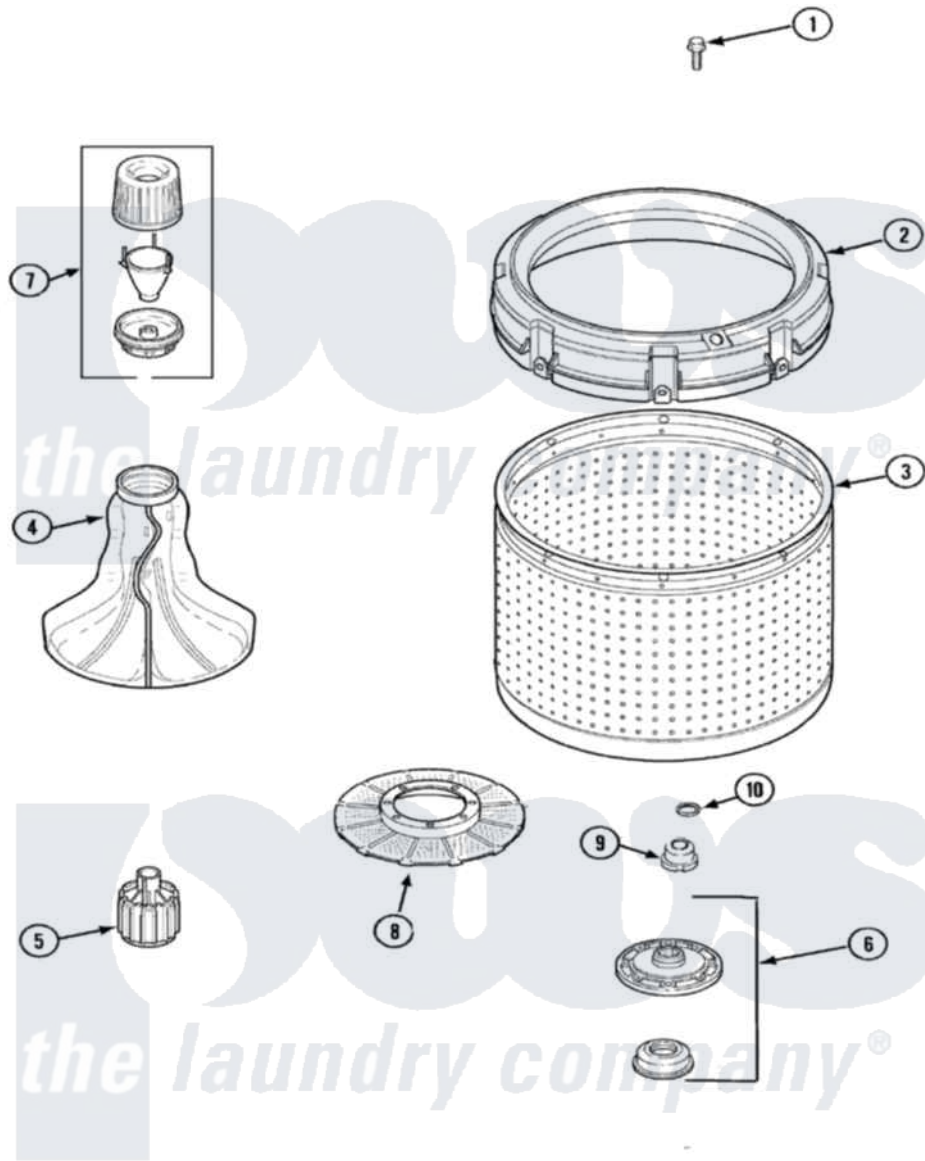

Amana ALW480DAC 04 - INNER TUB (SERIES 15)

Amana Residential Amana ALW480DAC Washer Parts Parts Diagram 04 - INNER TUB (SERIES 15)
 Click on the part number to view part

Item	Original Part Number	Replaced By	Status	Part Description
1	40063301	3400527		Screw
2	40002901	27001052		Balance Ring
3	40000801P	719P3		Assembly- Wash
4	40000501W			Agitator, Flex Vane
5	Y2200109	W10116784		Bell-Drive
6	12002470	W10116791		Hub And Seal
"	Y2200460	W10116791		Hub And Seal
7	40002101W			Assembly, Fabric Softner
8	40008001			Filter, Lint
9	21001533	35-5655-1		Seal
10	25-7941			"O" Ring, Agtr Drive Shaft