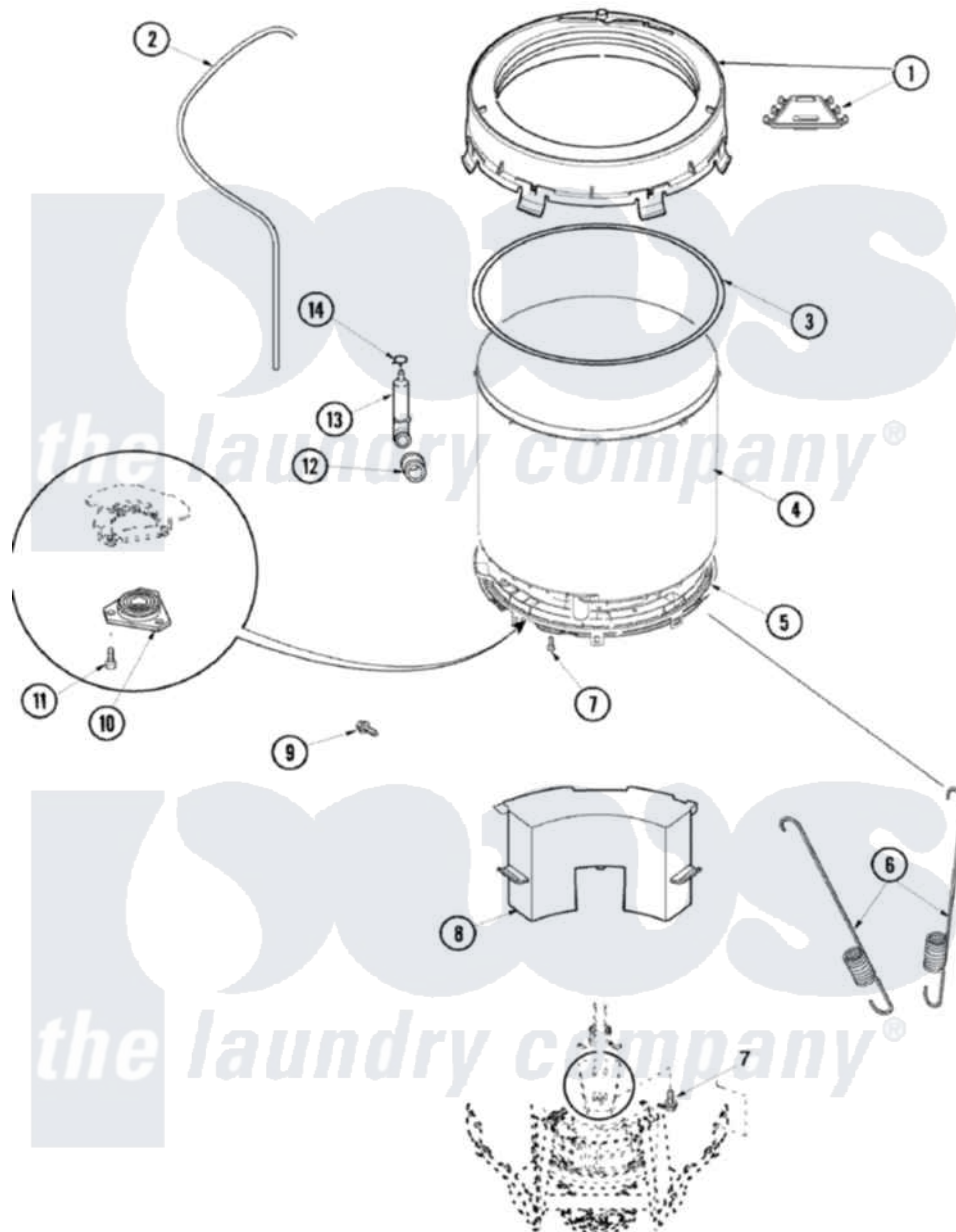

# Amana ALW480DAC 07 - OUTER TUB

Amana Residential Amana ALW480DAC Washer Parts Parts Diagram 07 - OUTER TUB  
 Click on the part number to view part

Item	Original Part Number	Replaced By	Status	Part Description
1	40112001P		Not Available	COVER, OUTER TUB
2	40065001	<a href="#">21001748</a>		Hose, Pressure Switch
3	<a href="#">40076601</a>			Gasket, Tub Cover
4	<a href="#">40111001P</a>			Tub, Plastic Outer
5	<a href="#">40001102P</a>			Bottom, Outer Tub
6	<a href="#">40045202</a>			Spring, Tall Tub
7	<a href="#">40064301</a>			Screw, 1/4-15 x 3/4 Hex
8	<a href="#">40015901</a>			Assembly Counter Weight
9	<a href="#">40070401</a>			Screw, 1/4-20 x 7/8 Hex
10	<a href="#">40004201P</a>			Main Bearing Assembly
11	40067901	<a href="#">40128701</a>		Screw, 5/16-18 X .50
12	<a href="#">40037801</a>			Grommet
13	<a href="#">40008501</a>			Assembly, Pressure Bulb
14	40109101	<a href="#">285655</a>		Clamp, Hose