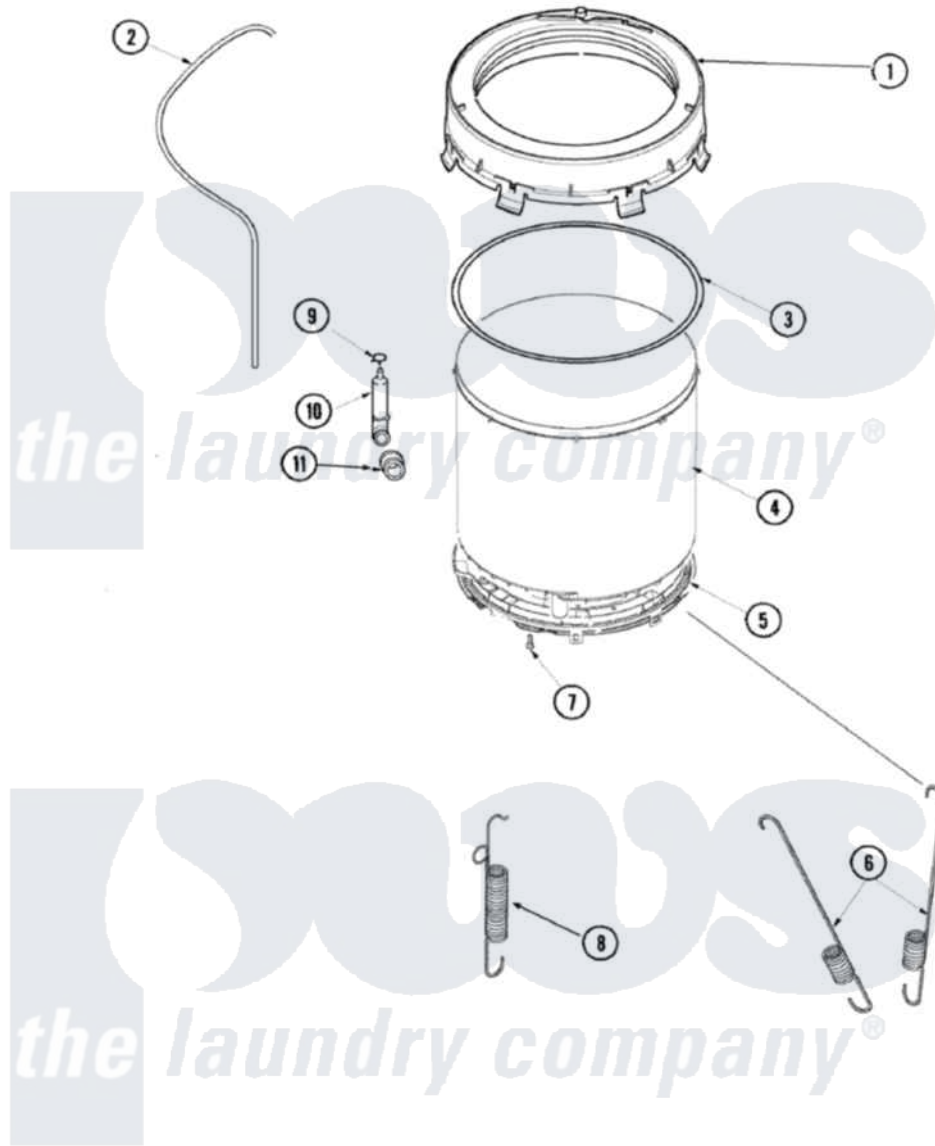

Amana ALW480DAC 09 - OUTER TUB (SERIES 15)

Amana [Residential Amana ALW480DAC Washer Parts](#) Parts Diagram 09 - OUTER TUB (SERIES 15)
 Click on the part number to view part

Item	Original Part Number	Replaced By	Status	Part Description
1	40112001P		Not Available	COVER, OUTER TUB
2	40065001	21001748		Hose, Pressure Switch
3	40076601			Gasket, Tub Cover
4	40111001P			Tub, Plastic Outer
5	27001067			Bottom, Outer Tub
6	27001026	Y37001124		Spring, Tall Tub
7	40064301			Screw, 1/4-15 x 3/4 Hex
8	27001025			Spring, Counterweight
9	40109101	285655		Clamp, Hose
10	40008501			Assembly, Pressure Bulb
11	40037801			Grommet