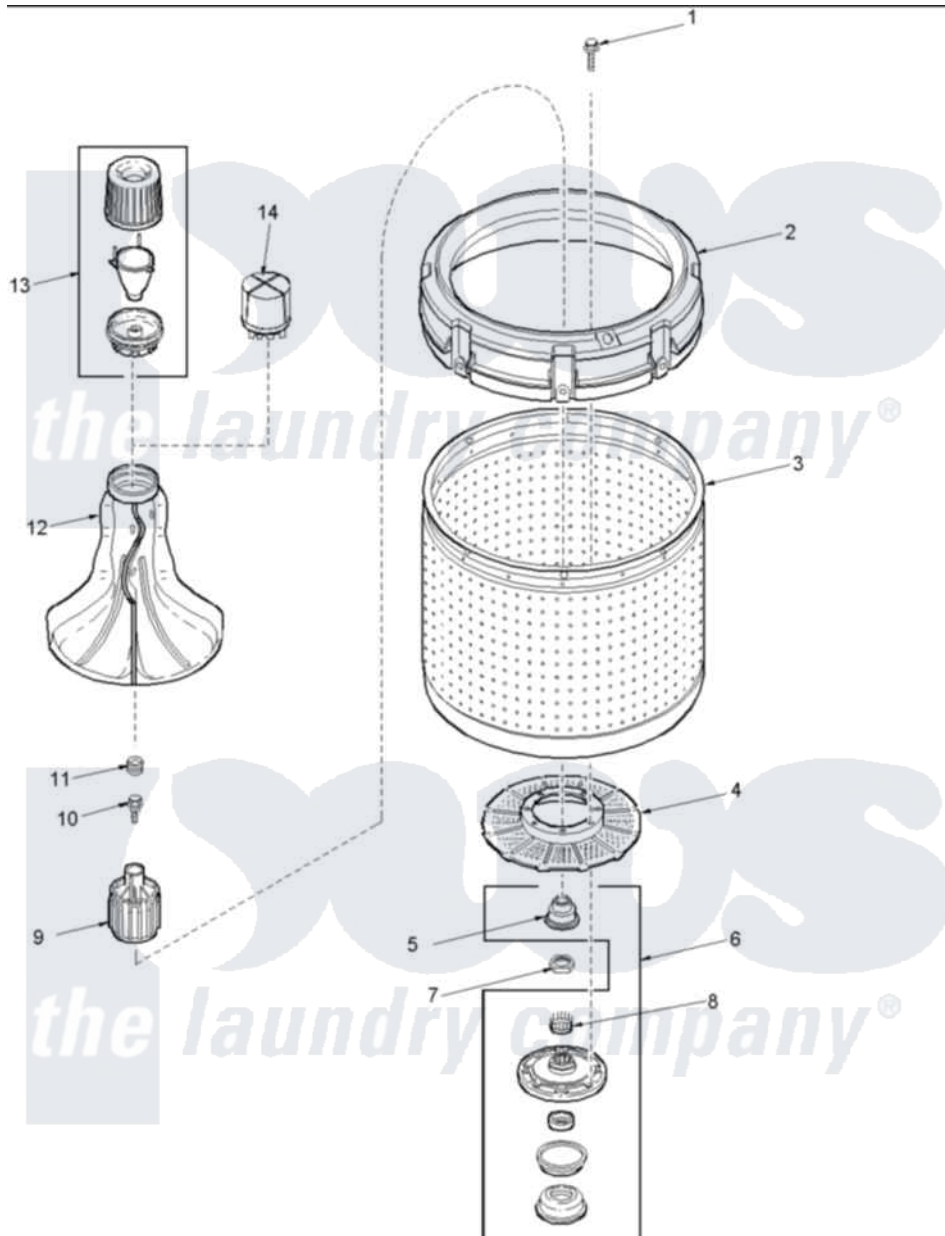

Amana ALW480DAC (BOM: PALW480DAC) 01 - AGITATOR, DRIVE BELL, WASHTUB AND HUB

Amana Residential Amana ALW480DAC (BOM: PALW480DAC) Washer Parts Parts Diagram 01 - AGITATOR, DRIVE BELL, WASHTUB AND HUB
 Click on the part number to view part

| Item | Original Part Number | Replaced By | Status | Part Description |
|------|---------------------------|--------------------------|--------|--------------------------|
| 1 | 40063301 | 3400527 | | Screw |
| 2 | 40002901 | 27001052 | | Balance Ring |
| 3 | 40000802P | 719P3 | | Assembly- Wash |
| 4 | 40008001 | | | Filter, Lint |
| 5 | 40016101 | | | Seal, Bell Drive |
| 6 | R9900457 | | | Kit, Hub And Seal |
| 7 | 40016301 | | | Nut, Lock |
| 8 | 40008301 | | | Insert, Spline |
| 9 | R9900189 | | | Kit, Drive Bell And Seal |
| 10 | 40065102 | | | Screw, Shoulder 1/4 |
| 11 | 40008401 | | | Plug, Bell |
| 12 | 40000501W | | | Agitator, Flex Vane |
| 13 | 40002101W | | | Assembly, Fabric Softner |