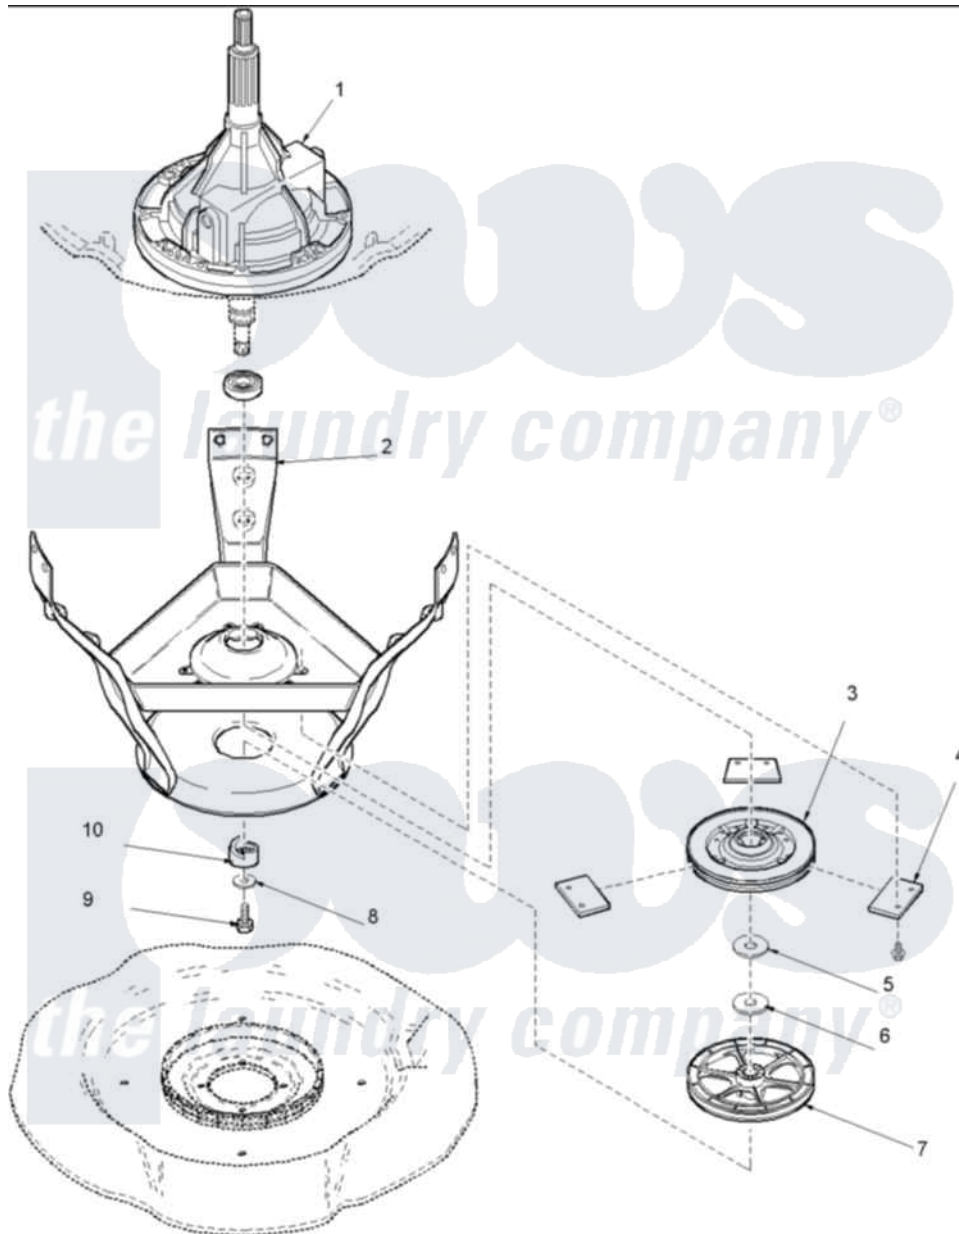

Amana ALW480DAC (BOM: PALW480DAC) 03 - BEARINGS, BRAKE, AND TRANSMISSION

Amana Residential Amana ALW480DAC (BOM: PALW480DAC) Washer Parts Parts Diagram 03 - BEARINGS, BRAKE, AND TRANSMISSION
 Click on the part number to view part

Item	Original Part Number	Replaced By	Status	Part Description
1	40065301	12002178		Transmison
2	40070002	12002013		Base
3	40003103	R9900474		Brake Assembly
4	R0000014			Kit, Brake Pad
5	40065701			Washer, 2 Odx.63 ID
6	40063201			Washer, Flat
7	40047201	40047202		Pulley, Spin
8	40041501			Washer
9	40063401			Screw, 1/4-20 x 5/8 Hex
10	40047401	40047402		Helix, Plastic
NI	26594P			Grease, Silicone - 2 Oz Tube