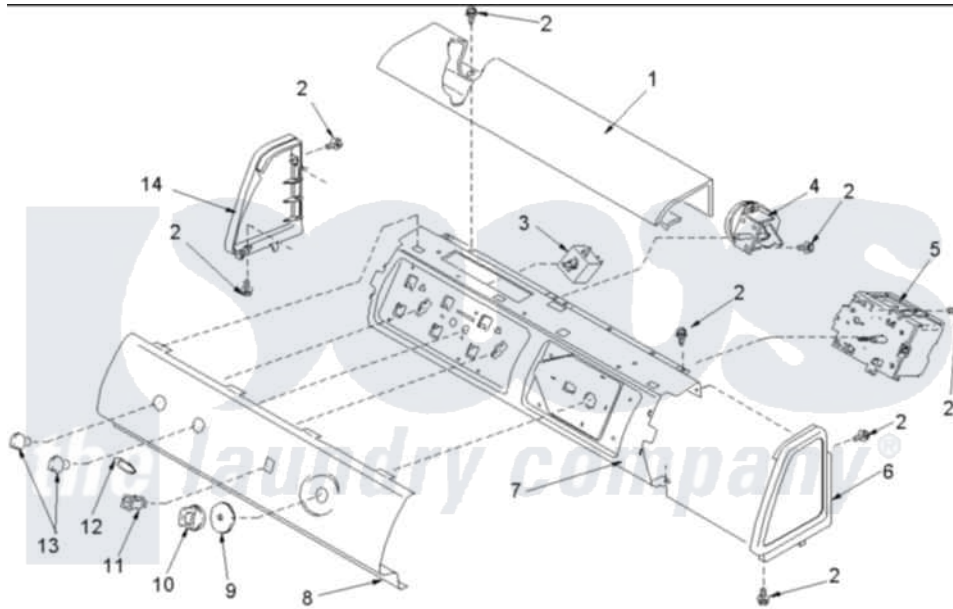

# Amana ALW480DAC (BOM: PALW480DAC) 05 - CONTROL PANELS

Amana [Residential Amana ALW480DAC \(BOM: PALW480DAC\) Washer Parts](#) Parts Diagram 05 - CONTROL PANELS

[Click on the part number to view part](#)

Item	Original Part Number	Replaced By	Status	Part Description
1	<a href="#">503674C</a>			Cover, Top
3	<a href="#">40046601</a>			Switch, Temperature Select
4	<a href="#">40055101</a>			Switch, Pressure
5	<a href="#">40073801</a>			Timer, 12 Cycle
6	40012701C		Not Available	ENDCAP (RT-BSQ)
7	<a href="#">40039601</a>			Support, Control Panel
8	40090402C		Not Available	PANEL, GRAPHIC(BISQUE)
9	40013701C	<a href="#">27001134</a>		Dial- Time
10	<a href="#">40014001C</a>			Assembly, Timer Knob
11	38424L	<a href="#">38424W</a>		Switch, Rocker
12	<a href="#">40083301</a>			Medallion
13	<a href="#">40013401C</a>			Assembly, Selector Knob
14	40012702C		Not Available	ENDCAP (LT-BSQ)
NI	40098701	<a href="#">27001142</a>		Cord, Power
"	40100001	<a href="#">27001041</a>		Harness, Base Wire
"	40100701	<a href="#">27001037</a>		Harness, Wiring Hood