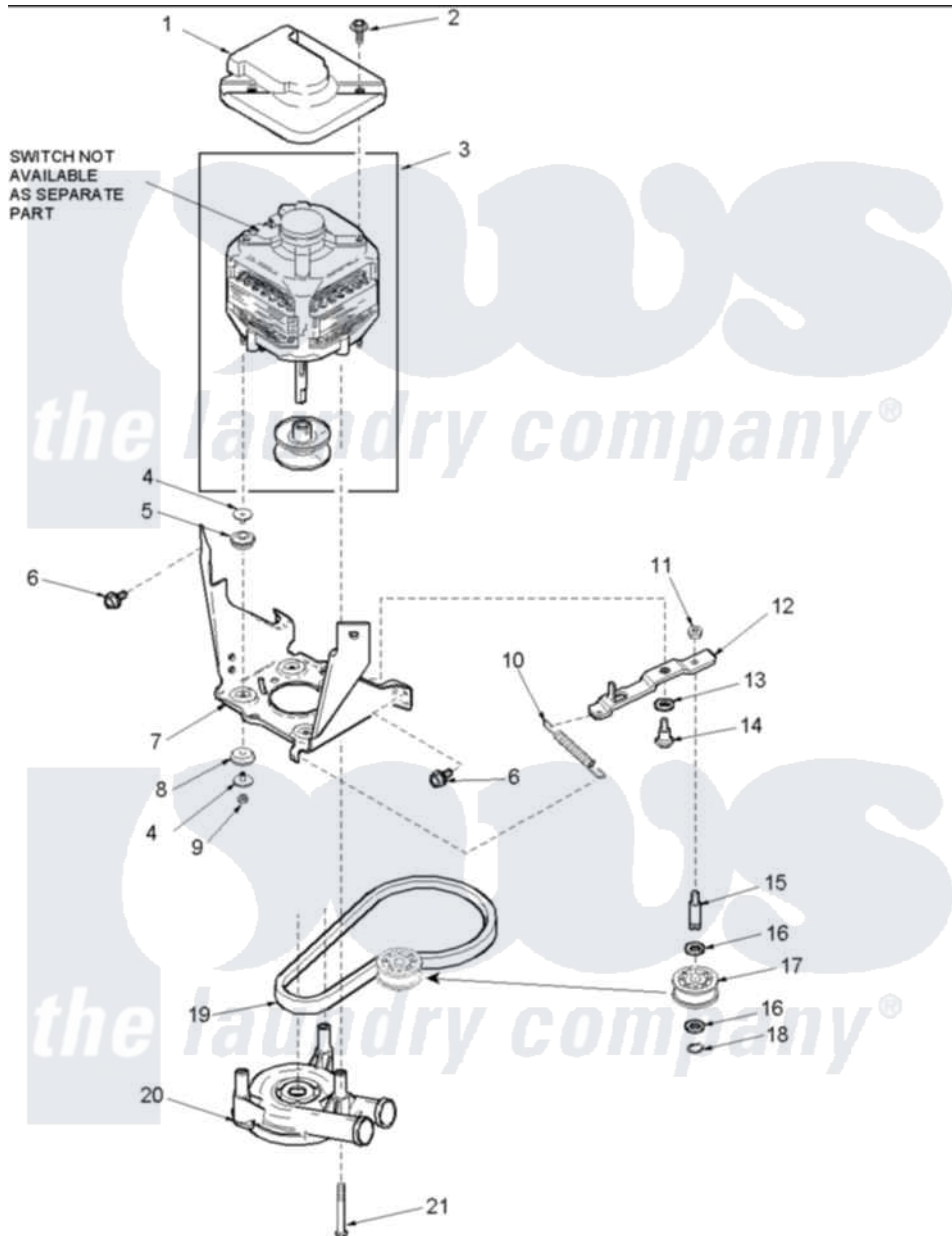

# Amana ALW480DAC (BOM: PALW480DAC) 08 - MOTOR, BELT, PUMP, AND IDLER ASSY

Amana Residential Amana ALW480DAC (BOM: PALW480DAC) Washer Parts Parts Diagram 08 - MOTOR, BELT, PUMP, AND IDLER ASSY  
 Click on the part number to view part

Item	Original Part Number	Replaced By	Status	Part Description
1	<a href="#">40112301</a>			Shield, Motor
2	40046701	<a href="#">4312464</a>		Screw
3	40095001	<a href="#">27001215</a>		Motor W/Pulley
4	<a href="#">40053701</a>			Post, Isolator
5	<a href="#">40053801</a>			Mount, Motor Upper
6	40105601	<a href="#">40128701</a>		Screw, 5/16-18 X .50
7	40015501		Not Available	BRACKET, MOTOR MOUNT
8	<a href="#">40054301</a>			Mount, Motor Lower
9	40095101	<a href="#">Y707702</a>		Locknut
10	<a href="#">40061401</a>			Spring, Idler Lever
11	<a href="#">40038801</a>			Jamnut, 3/8-16
12	40041001	<a href="#">40041002</a>		Lever, Idler
13	<a href="#">40054701</a>			Washer
14	<a href="#">40038901</a>			Screw, 1/4-20
15	<a href="#">56461</a>			Shaft

16	<a href="#">52549</a>		Washer, 501 ID X3/4 Odx
17	<a href="#">40045001</a>		Idler Pulley Assembly
18	<a href="#">23748</a>		Ring, Retaining
19	40053602	<a href="#">27001007</a>	Belt, Spin
20	40040301	<a href="#">27001233</a>	Pump
21	<a href="#">40063701</a>		Screw, 10-16 x 1.75
NI	40069501	Not Available	MOTOR MOUNT LOWER ASSEMBLY
"	40069401	Not Available	MOTOR MOUNT UPPER ASSEMBLY